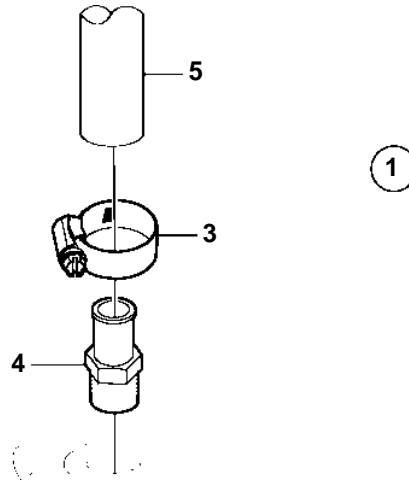

5.7GiCE-300-J, 5.7GXiCE-J, 5.7GiCE-300-M, 5.7GXiCE-M

5.7GiCE-300-J, 5.7GXiCE-J, 5.7GiCE-300-M, 5.7GXiCE-M

REF	PART NO.	QTY	DESCRIPTION	NOTES
1	40005449	1	Kit	Kit has other parts that are not used on this engine
2	40005443	1	· Nipple	
3	3863439	2	· Hose clamp	
4	3818035	1	· Fitting	
5		X	Hose, heater	Hose not supplied with kit.