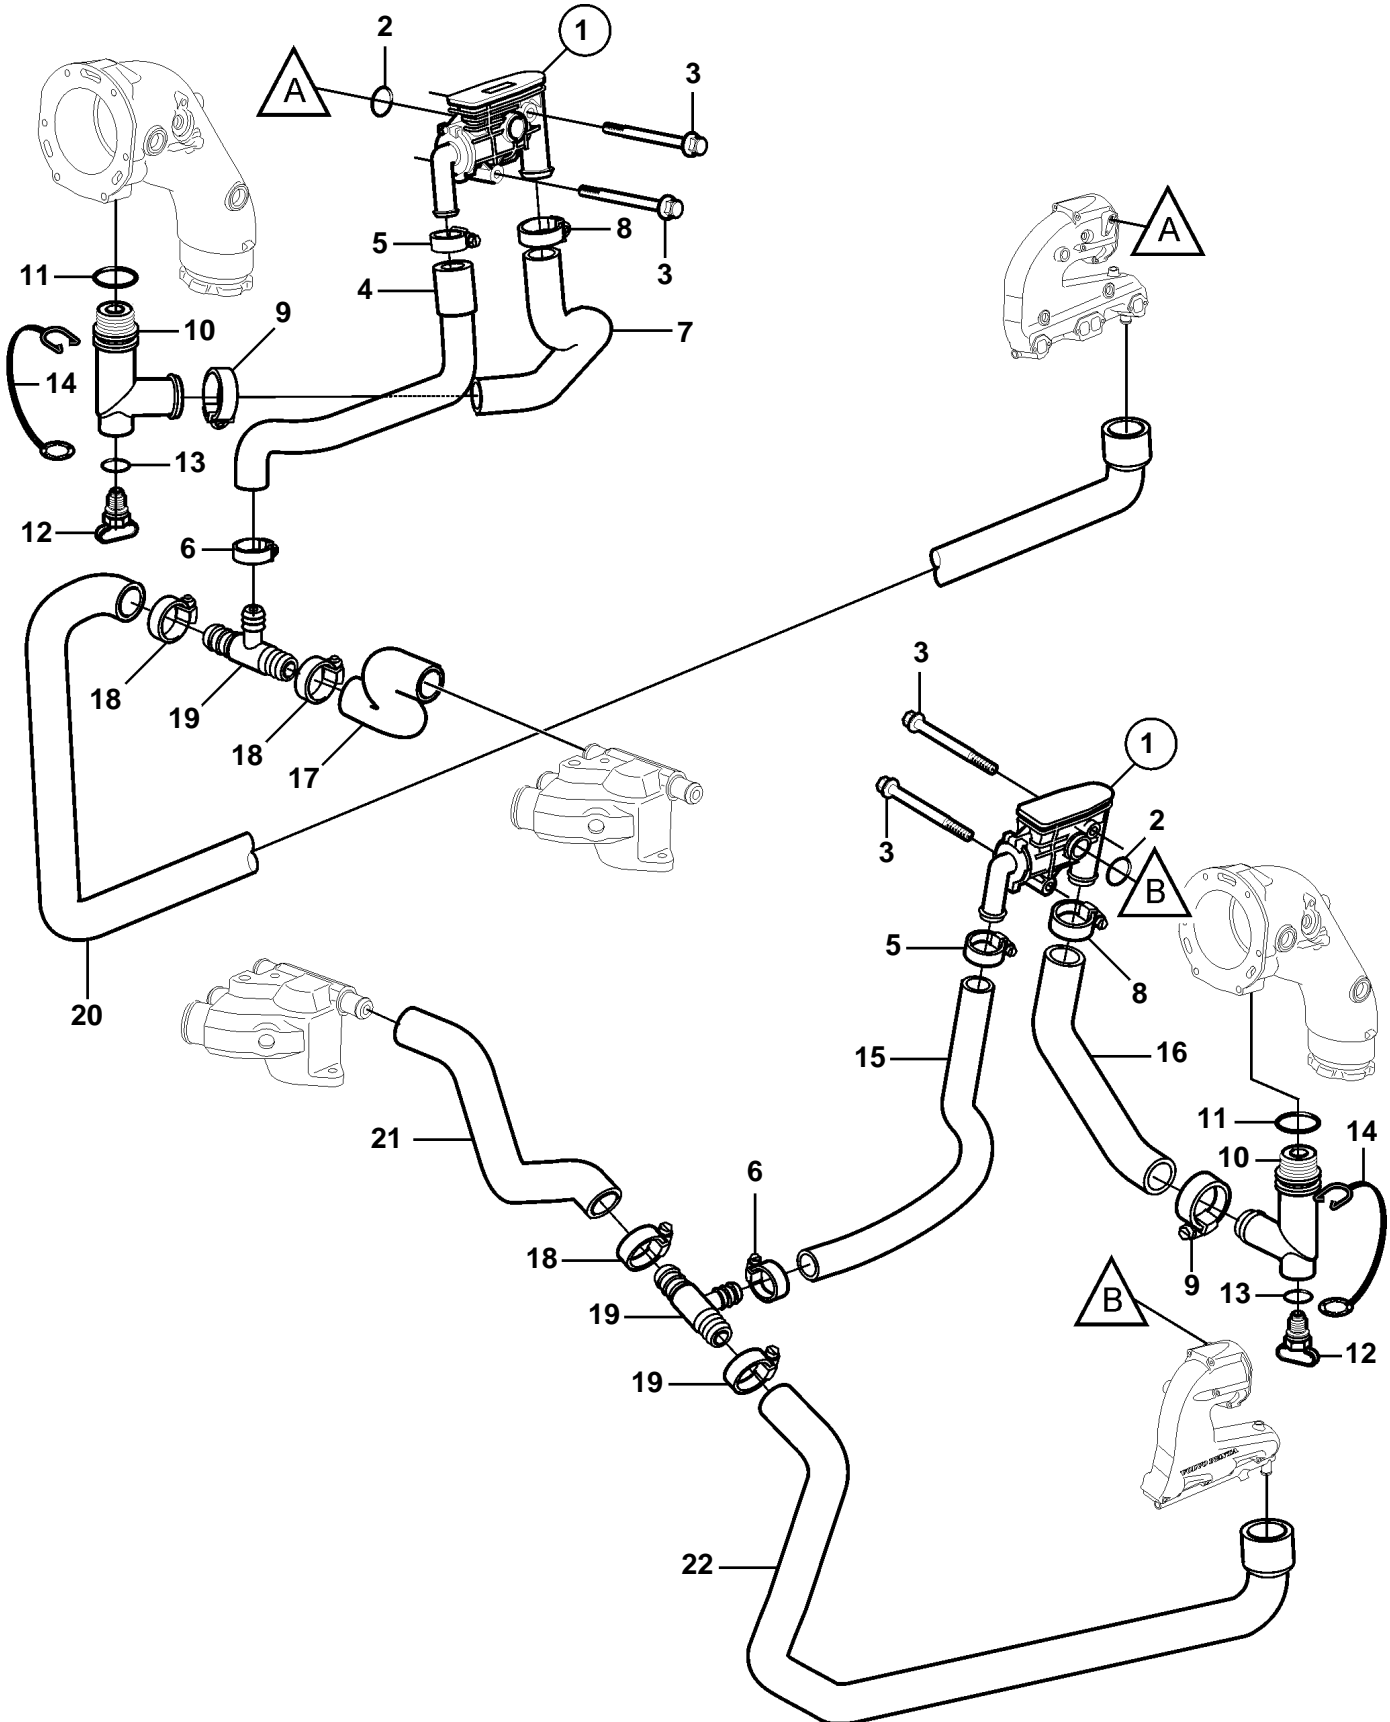

5.7GiCE-300-J, 5.7GXICE-J, 5.7GiCE-300-M, 5.7GXICE-M

## 5.7GiCE-300-J, 5.7GXICE-J, 5.7GiCE-300-M, 5.7GXICE-M

REF	PART NO.	QTY	DESCRIPTION	NOTES
1	40005487	1	Thermostat housing	Starboard
	40005486	1	Thermostat housing	Port
		1	· Thermostat	not sold separately
		1	· Fitting	not sold separately
		1	· Spring	not sold separately
		1	· Elbow	not sold separately
		1	· O-ring	not sold separately
		1	· Screw	not sold separately
2	21111308	2	O-ring	
3	965177	4	Flange screw	
4	21131550	1	Hose	
5	3853794	2	Hose clamp	
6	3853794	2	Hose clamp	
7	3594911	1	Hose	
8	3863439	2	Hose clamp	
9	3863439	2	Hose clamp	
10	21115770	2	Adapter	
11		2	· O-ring	not sold separately
12	21114522	2	Drain plug	
	3849500	2	· Plug	Replaced by 21114522, not sold separately
13		2	· O-ring	not sold separately
14	3849892	2	· Retainer	
15	21106517	1	Hose	
16	21107967	1	Hose	
17	21106502	1	Hose	
18	3863439	4	Hose clamp	
19	3595495	2	Adapter	
20	21106504	1	Hose	
21	21106506	1	Hose	
22	21106508	1	Hose	