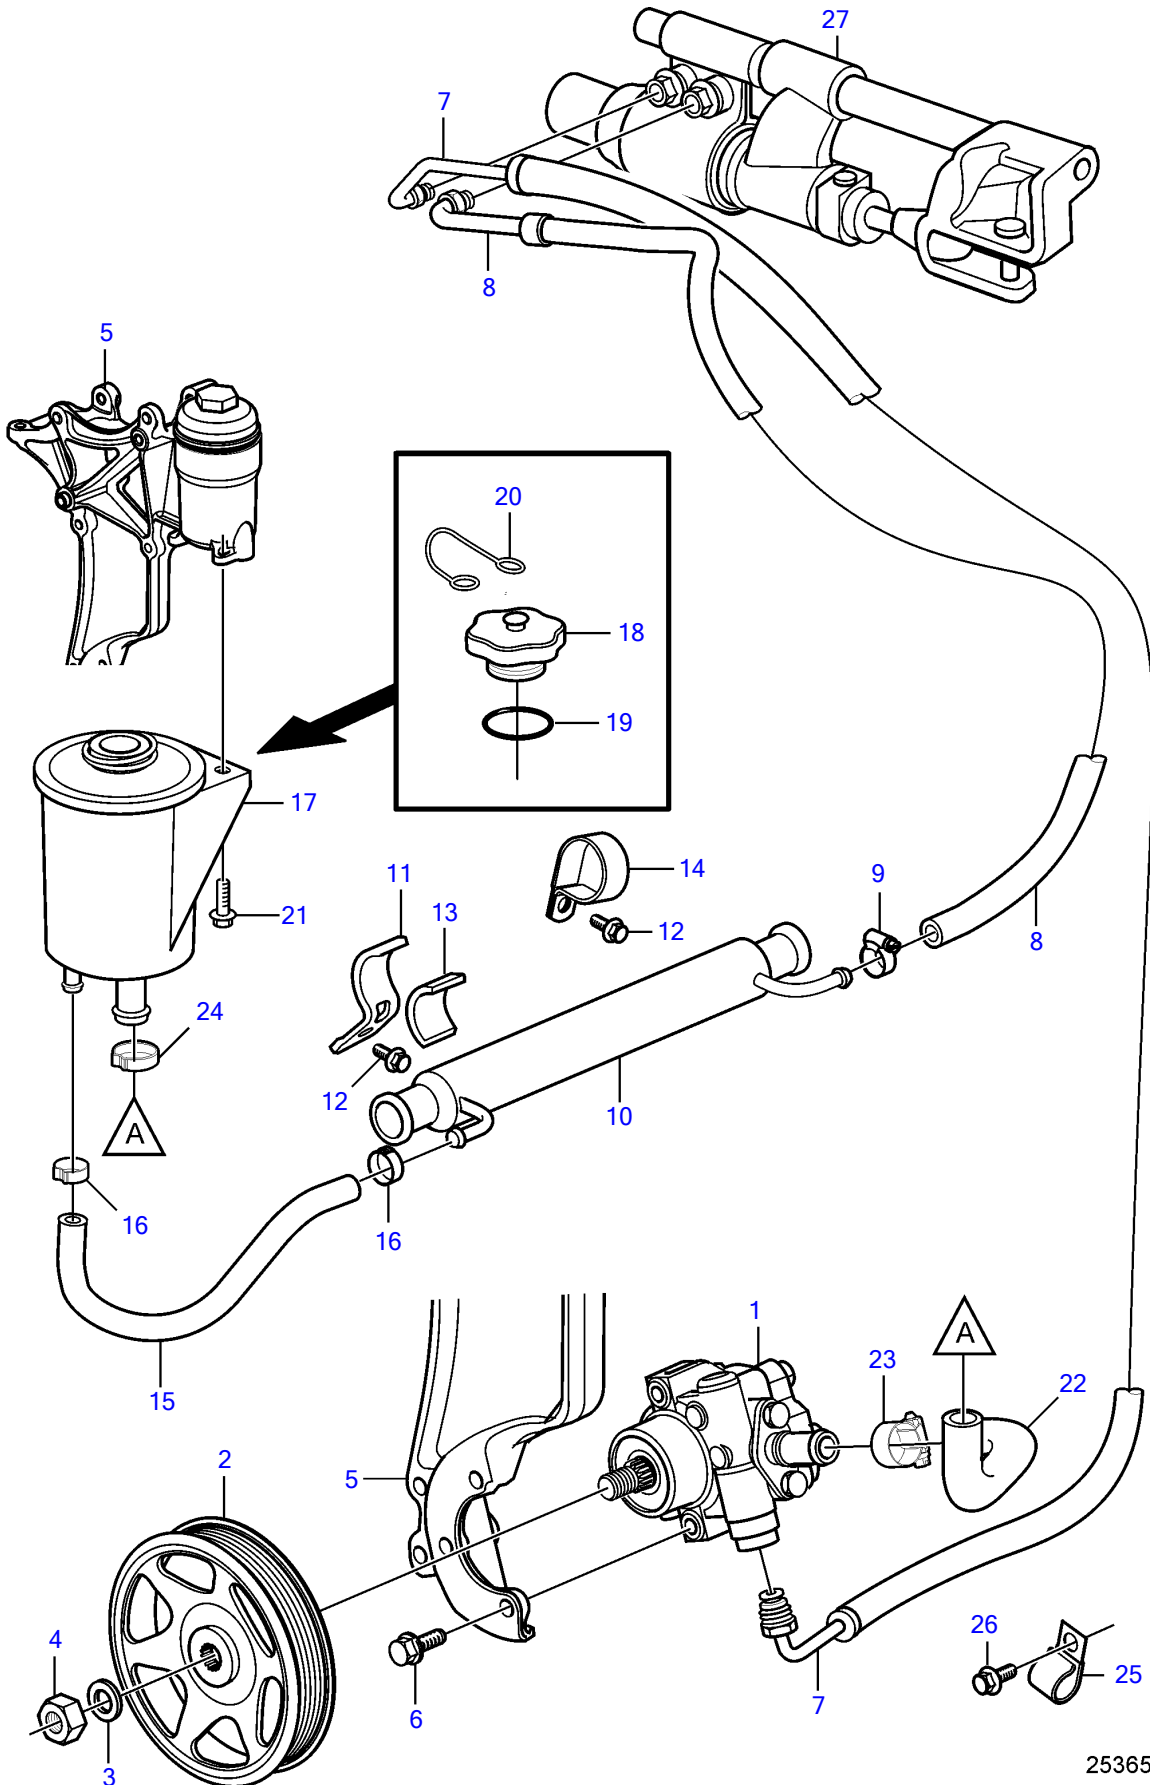

5.7GiC-300-R, 5.7GXIC-320-R

25365

Upd:2014-03-13

25365

47701922-64-36229

5.7GiC-300-R, 5.7GXIC-320-R

REF	PART NO.	QTY	DESCRIPTION	NOTES
1	3887373	1	Power steering pump	
2	3889611	1	Pulley	
3	3889615	1	Washer	
4	3889613	1	Nut	
5	21573817	1	Bracket	
6	3595494	3	Screw	
7	3888739	1	Hose assembly	
8	21452588	1	Hose assembly	
9	3860413	1	Hose clamp	
10	21399019	1	Hydraulic oil cooler	
11	21434106	1	Bracket	Replaced by 3852490
12	3853393	1	Flange screw	
13	21434108	1	Support rubber	
14	3852490	1	Attaching clamp	
15	21399023	1	Hose	
16	982663	2	Hose clamp	
17	3887375	1	Reservoir	
18		1	• Cap	not sold separately
19		1	• O-ring	not sold separately
20		1	• Retainer	not sold separately
21	946544	2	Flange screw	
22	21355283	2	Hose	
23	3853794	2	Hose clamp	
24	980038	1	Hose clamp	replaced by next part number
		1	Hose clamp	
25	(984038)	1	Clamp, J	Obsolete part
26	(3853557)	1	Flange screw	Obsolete part, 3/8" - 16 unc, L=0.75" (19mm)
27		1	Steering cylinder	See drive catalog