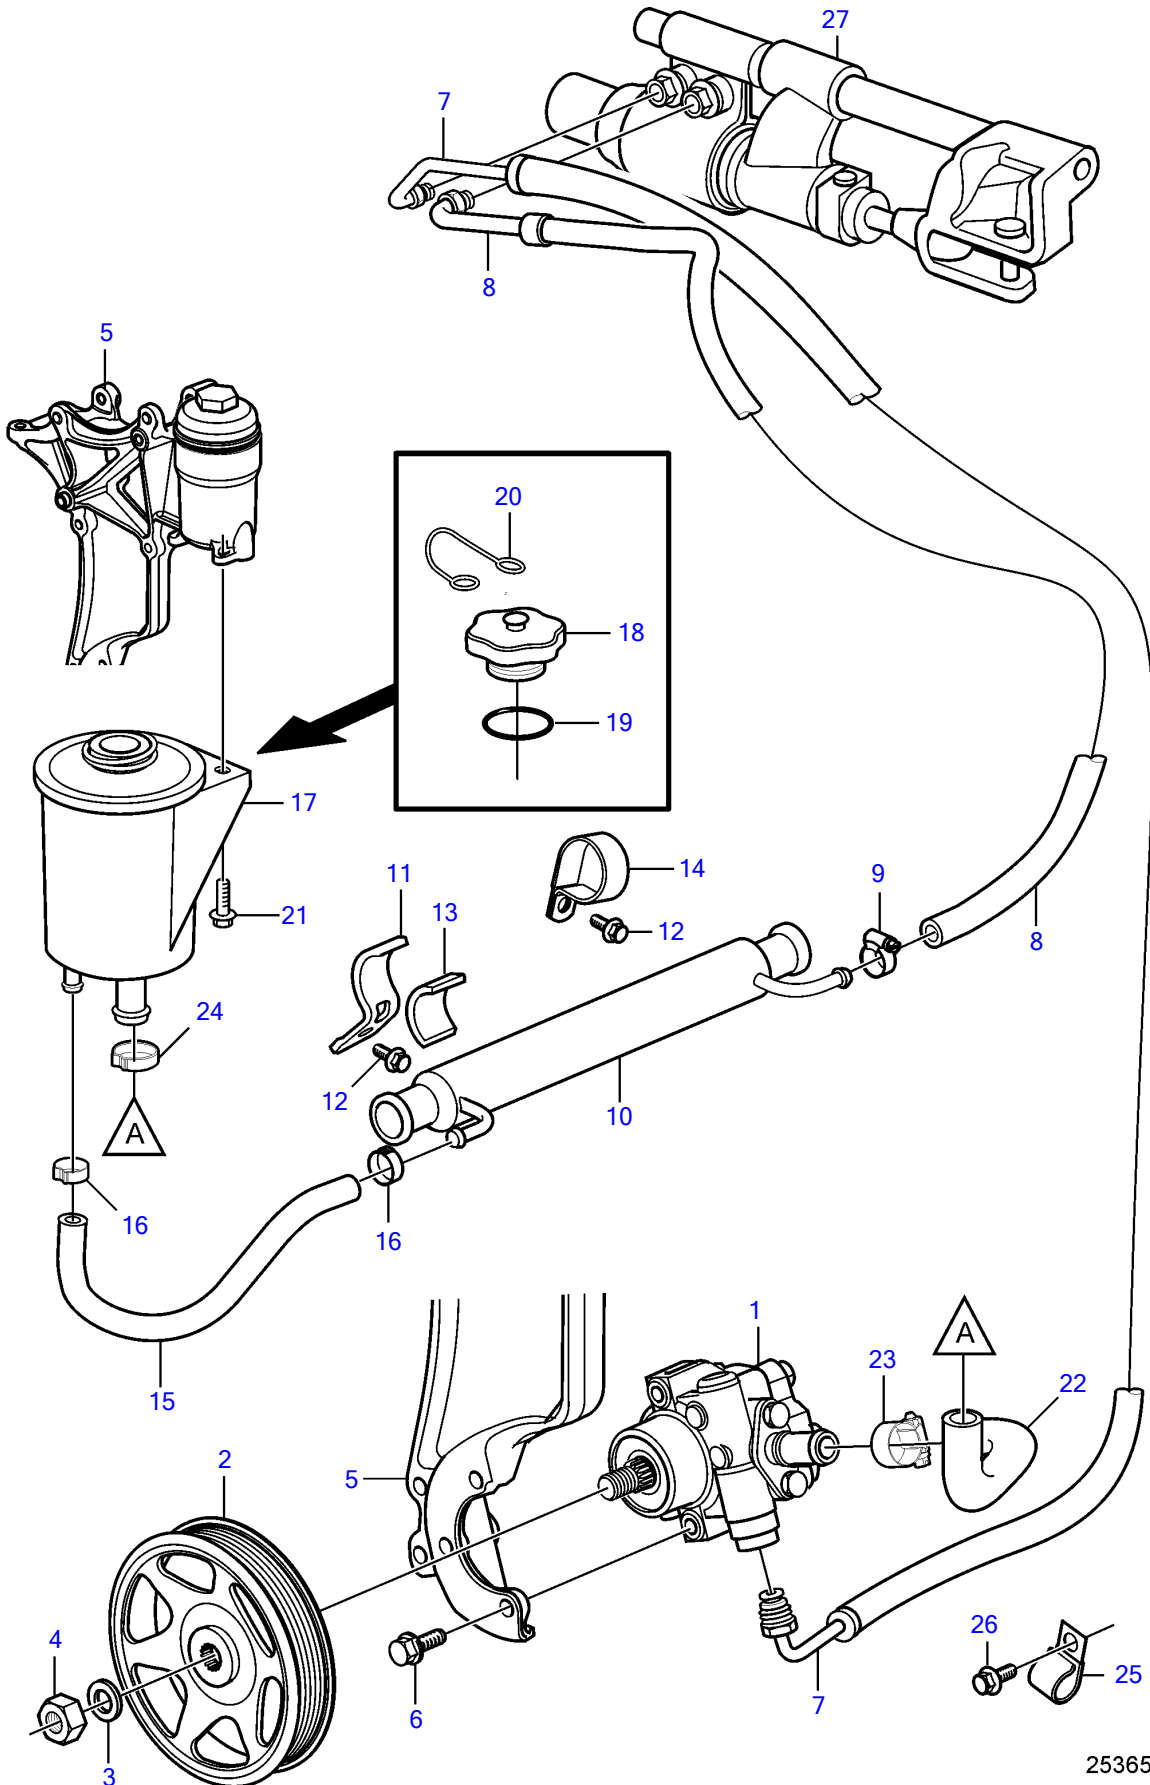

5.7GiC-300-P, 5.7GXIC-P

25365

Upd:2014-03-13

25365

47700890-64-36229

5.7GiC-300-P, 5.7GXIC-P

REF	PART NO.	QTY	DESCRIPTION	NOTES
1	3887373	1	Power steering pump	
2	3889611	1	Pulley	
3	3889615	1	Washer	
4	3889613	1	Nut	
5	21573817	1	Bracket	
6	3595494	3	Screw	
7	3888739	1	Hose assembly	
8	21452588	1	Hose assembly	
9	3860413	1	Hose clamp	
10	21399019	1	Hydraulic oil cooler	
11	21434106	1	Bracket	Replaced by 3852490
12	3853393	1	Flange screw	
13	21434108	1	Support rubber	
14	3852490	1	Attaching clamp	
15	21399023	1	Hose	
16	982663	2	Hose clamp	
17	3887375	1	Reservoir	
18		1	• Cap	not sold separately
19		1	• O-ring	not sold separately
20		1	• Retainer	not sold separately
21	946544	2	Flange screw	
22	21355283	2	Hose	
23	3853794	2	Hose clamp	
24	980038	1	Hose clamp	replaced by next part number
		1	Hose clamp	
25	(984038)	1	Clamp, J	Obsolete part
26	(3853557)	1	Flange screw	Obsolete part, 3/8" - 16 unc, L=0.75" (19mm)
27		1	Steering cylinder	See drive catalog