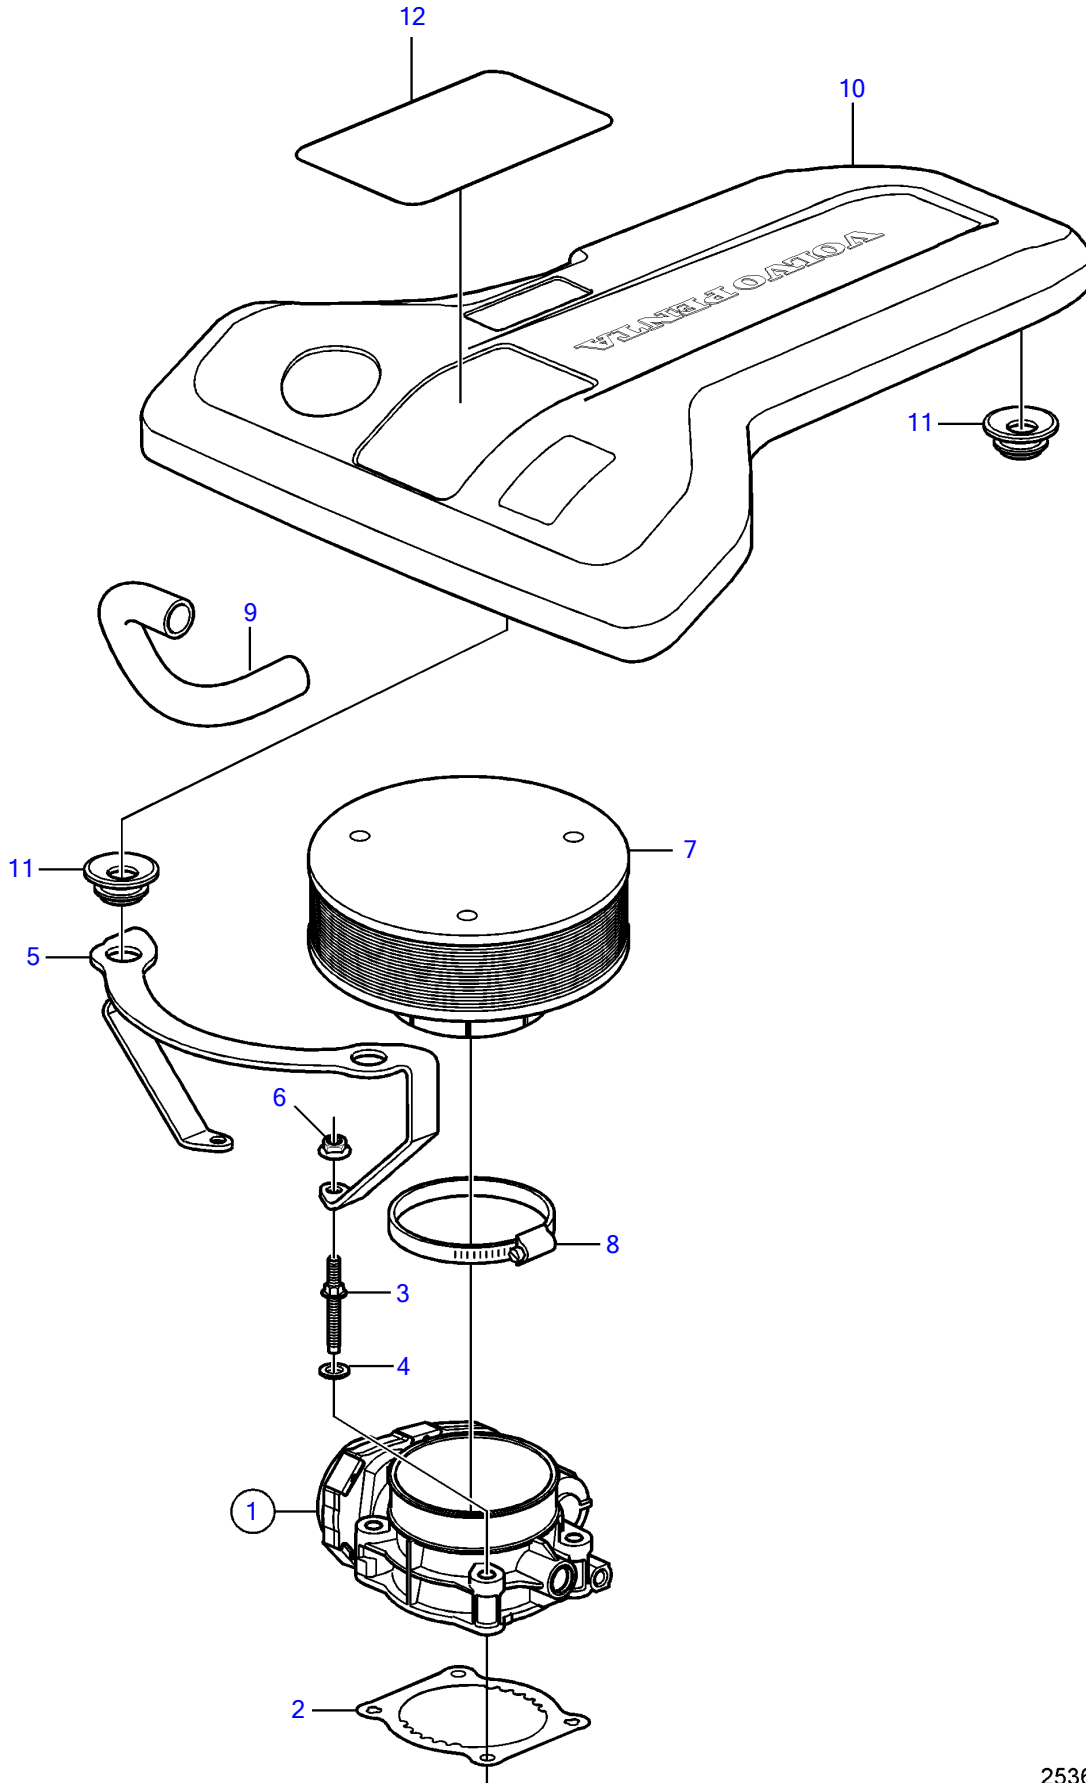

5.7GiC-300-P, 5.7GXIC-P

## 5.7GiC-300-P, 5.7GXIC-P

REF	PART NO.	QTY	DESCRIPTION	NOTES
1	21141689	1	Body	
		1	• Switch, idle validation	not sold separately
		2	• Sensor kit, throttle position	not sold separately
2	3849022	1	Gasket	
3	3858964	4	Stud	
4		4	• Washer	not sold separately
5	21446001	1	Bracket	
6	981124	2	Flange nut	
7	3887565	1	Flame shield	
8	21221046	1	Hose clamp	
9	3852435	1	Hose	To valve cover
10	21429098	1	Cover	
11	21429100	4	Grommet	
12	40005052	1	Decal	5.7Gi 300
	3861894	1	Decal	5.7GXi