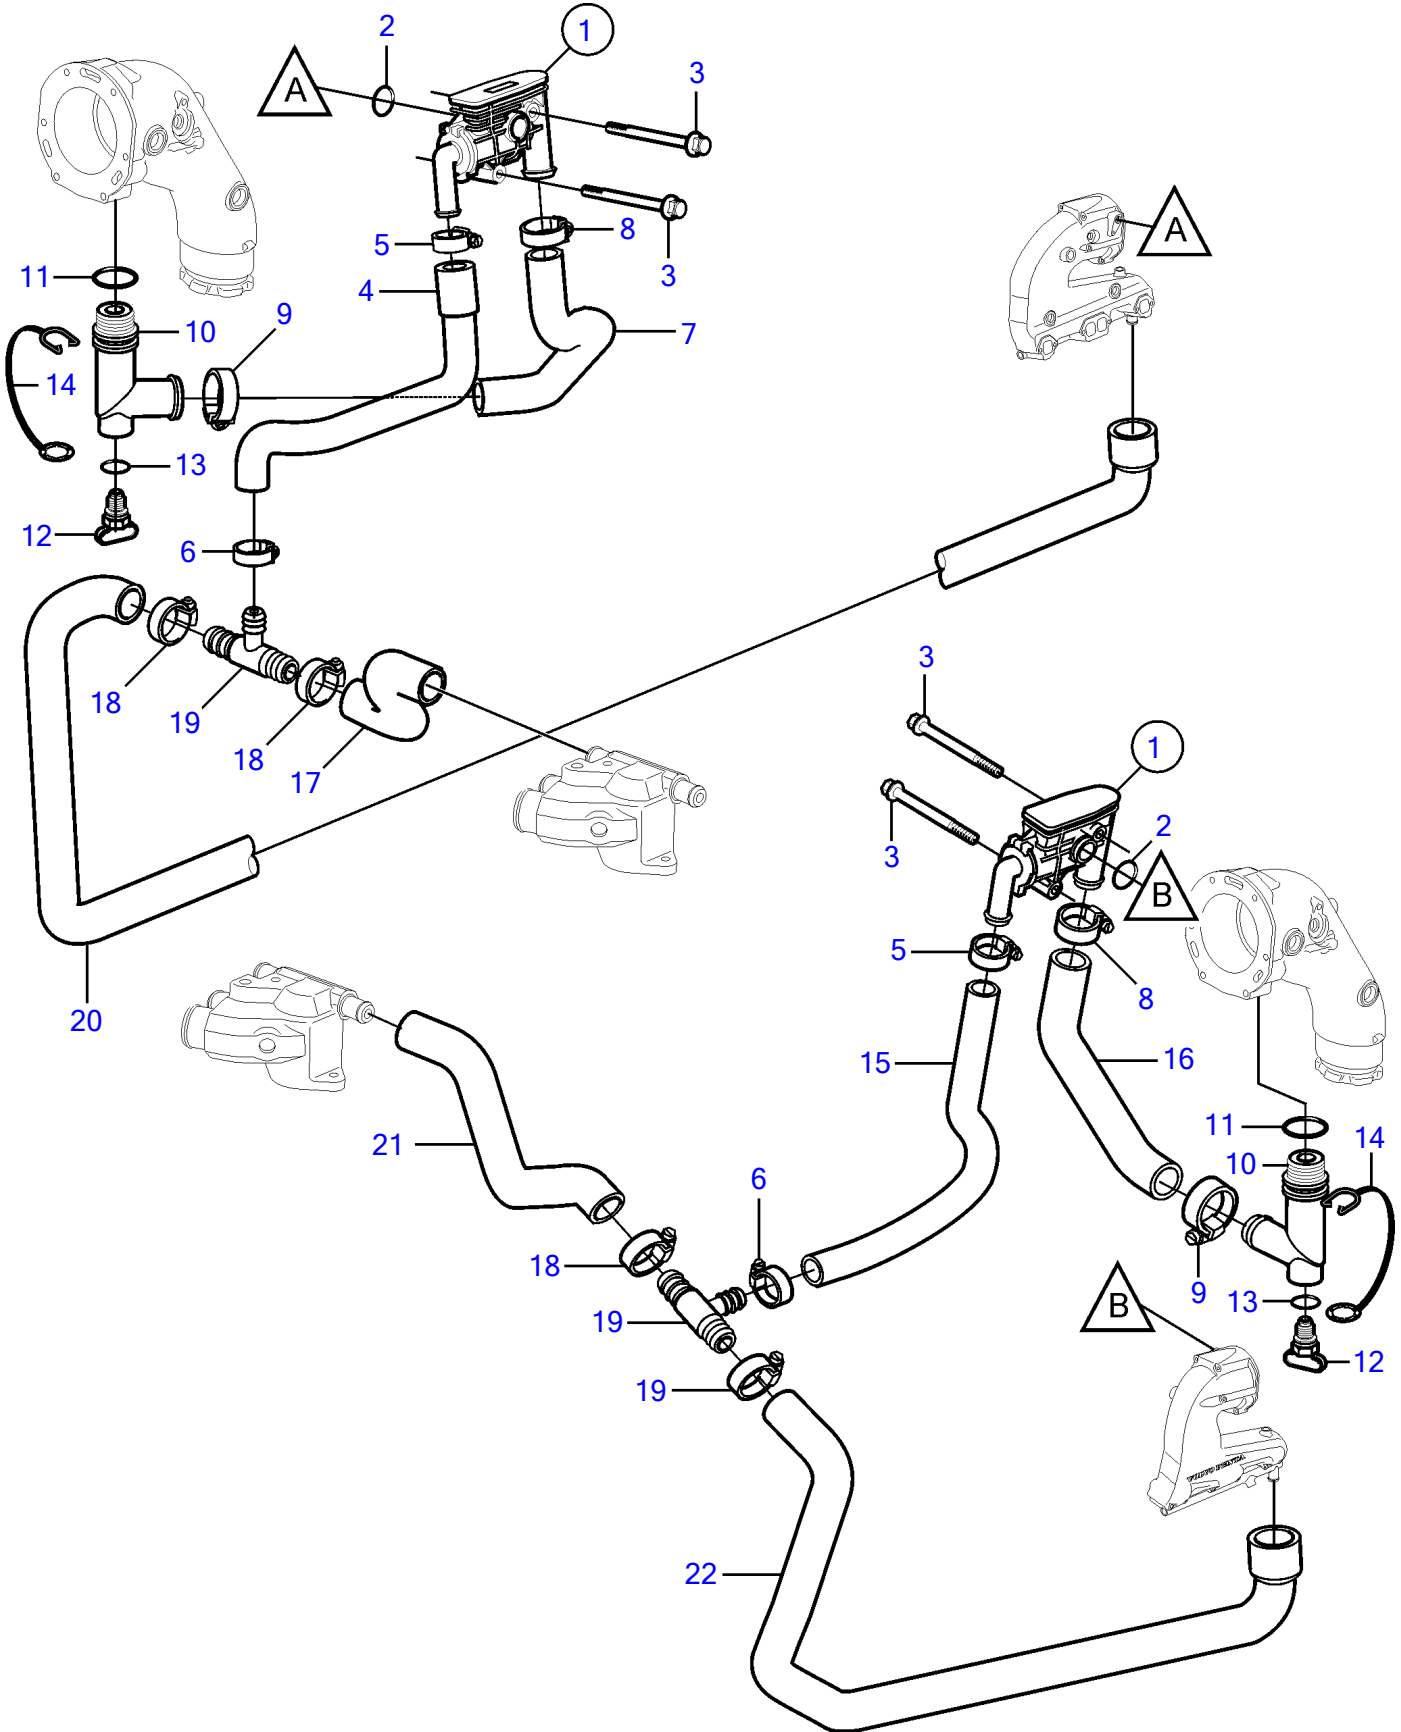

5.7GiC-300-P, 5.7GXIC-P

5.7GiC-300-P, 5.7GXIC-P

REF	PART NO.	QTY	DESCRIPTION	NOTES
1	40005486	1	Thermostat housing	Starboard
	40005487	1	Thermostat housing	Port
		1	• Thermostat	not sold separately
		1	• Fitting	not sold separately
		1	• Spring	not sold separately
		1	• Elbow	not sold separately
		1	• O-ring	not sold separately
		1	• Screw	not sold separately
2	21411368	2	O-ring	
3	965177	4	Flange screw	
4	21131550	1	Hose	standard exhaust height
	21131583	1	Hose	Exhaust with high rise manifold
5	3853794	2	Hose clamp	
6	3853794	2	Hose clamp	
7	3594911	1	Hose	
8	3863439	2	Hose clamp	
9	3863439	2	Hose clamp	
10	21115770	2	Adapter	
11		2	• O-ring	not sold separately
12	21114522	2	Drain plug	
	3849500	2	• Plug	Replaced by 21114522, not sold separately
13	976970	2	• O-ring	
14	3849892	2	• Retainer	
15	21106517	1	Hose	standard exhaust height
		1	Hose	Exhaust with high rise manifold
16	21107967	1	Hose	
17	21106502	1	Hose	
18	3863439	4	Hose clamp	
19	3595495	2	Adapter	
20	21106504	1	Hose	
21	21106506	1	Hose	
22	21106508	1	Hose	