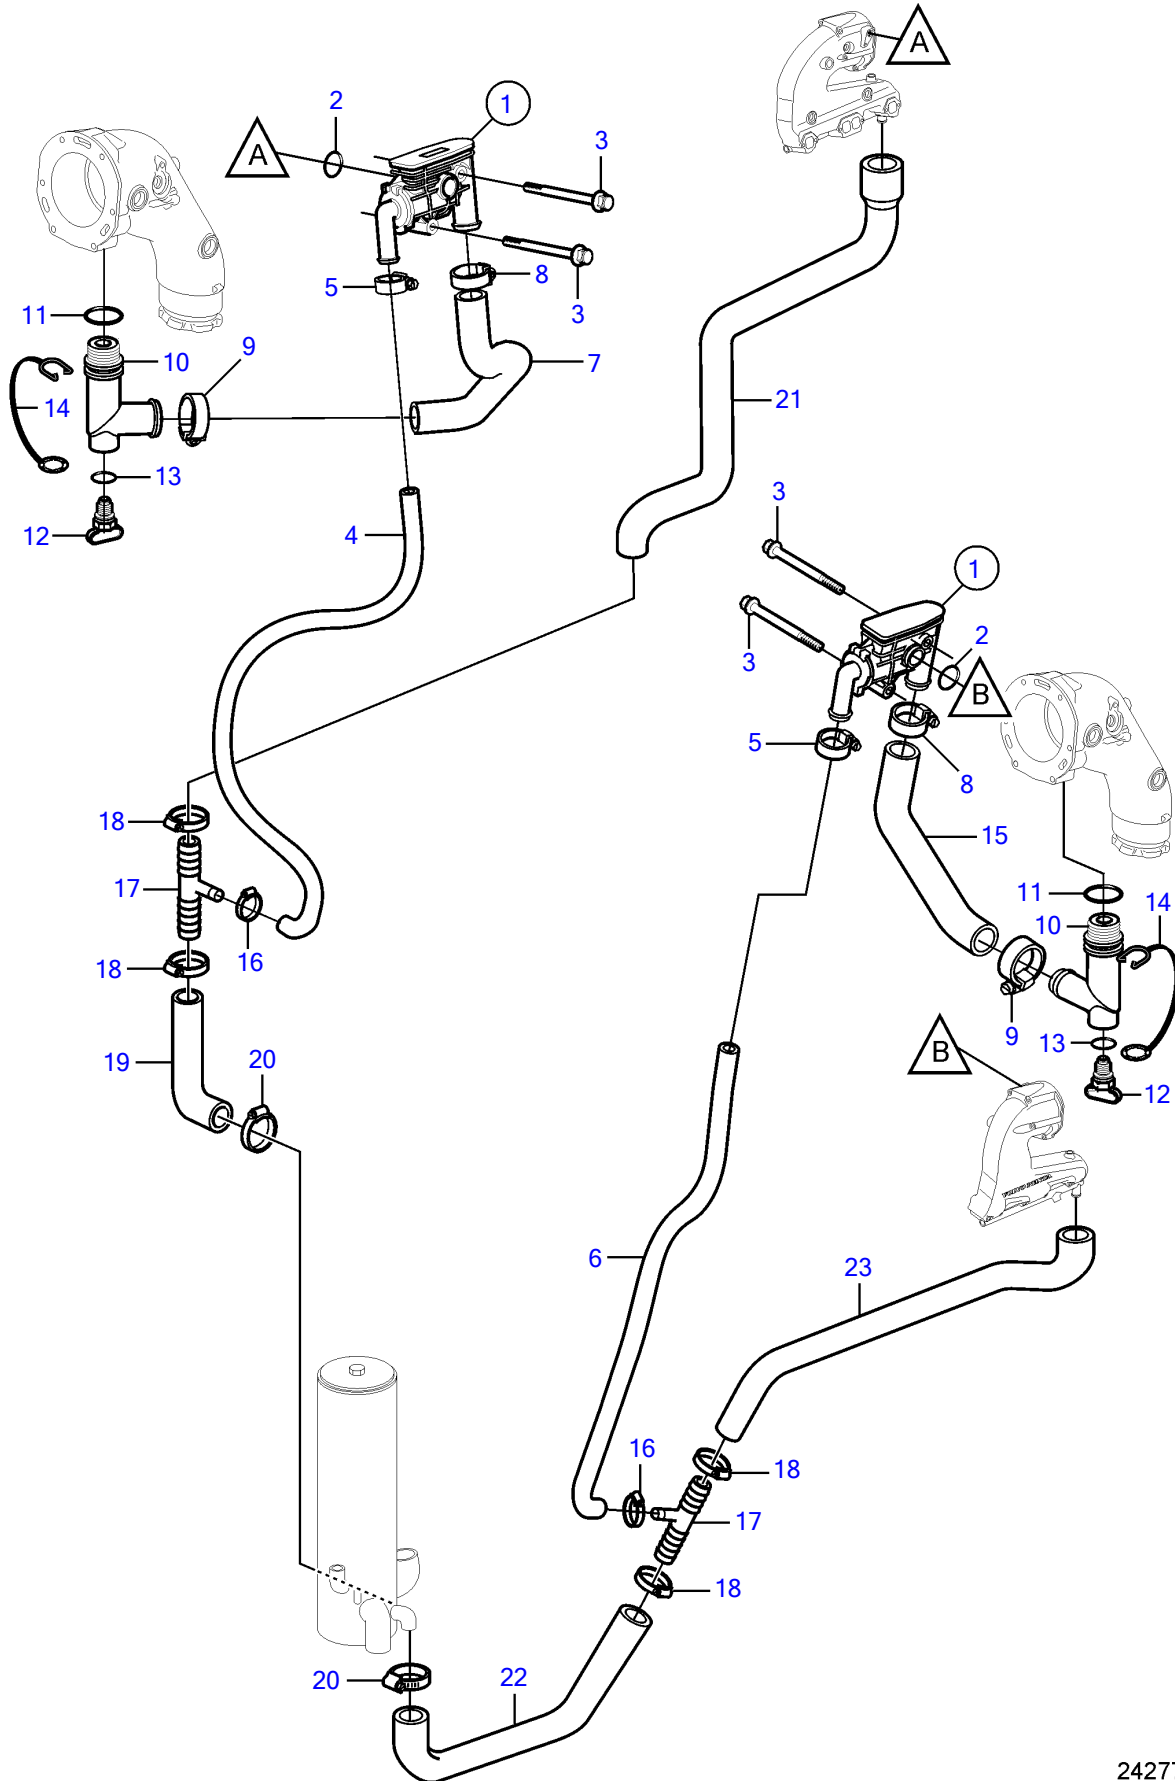

5.7GiC-300-P, 5.7GXIC-P

5.7GiC-300-P, 5.7GXIC-P

REF	PART NO.	QTY	DESCRIPTION	NOTES
1	40005486	1	Thermostat housing	Starboard
	40005487	1	Thermostat housing	Port
		1	• Thermostat	not sold separately
		1	• Fitting	not sold separately
		1	• Spring	not sold separately
		1	• Elbow	not sold separately
		1	• O-ring	not sold separately
		1	• Screw	not sold separately
2	21411368	2	O-ring	
3	965177	4	Flange screw	
4	21130825	1	Hose	
5	3853794	2	Hose clamp	
6	21130827	2	Hose	
7	3594911	1	Hose	
8	3863439	2	Hose clamp	
9	3863439	2	Hose clamp	
10	21115770	2	Adapter	
11		2	• O-ring	not sold separately
12	21114522	2	Drain plug	
	3849500	2	• Plug	Replaced by 21114522, not sold separately
13		2	• O-ring	not sold separately
14	3849892	2	• Retainer	
15	21107967	1	Hose	
16	3853794	2	Hose clamp	
17	3595495	2	Adapter	
18	3863439	4	Hose clamp	
19	40005852	1	Hose	
20	3812303	2	Hose clamp	
21	40005850	1	Hose	
22	21130230	1	Hose	
23	21130233	1	Hose	