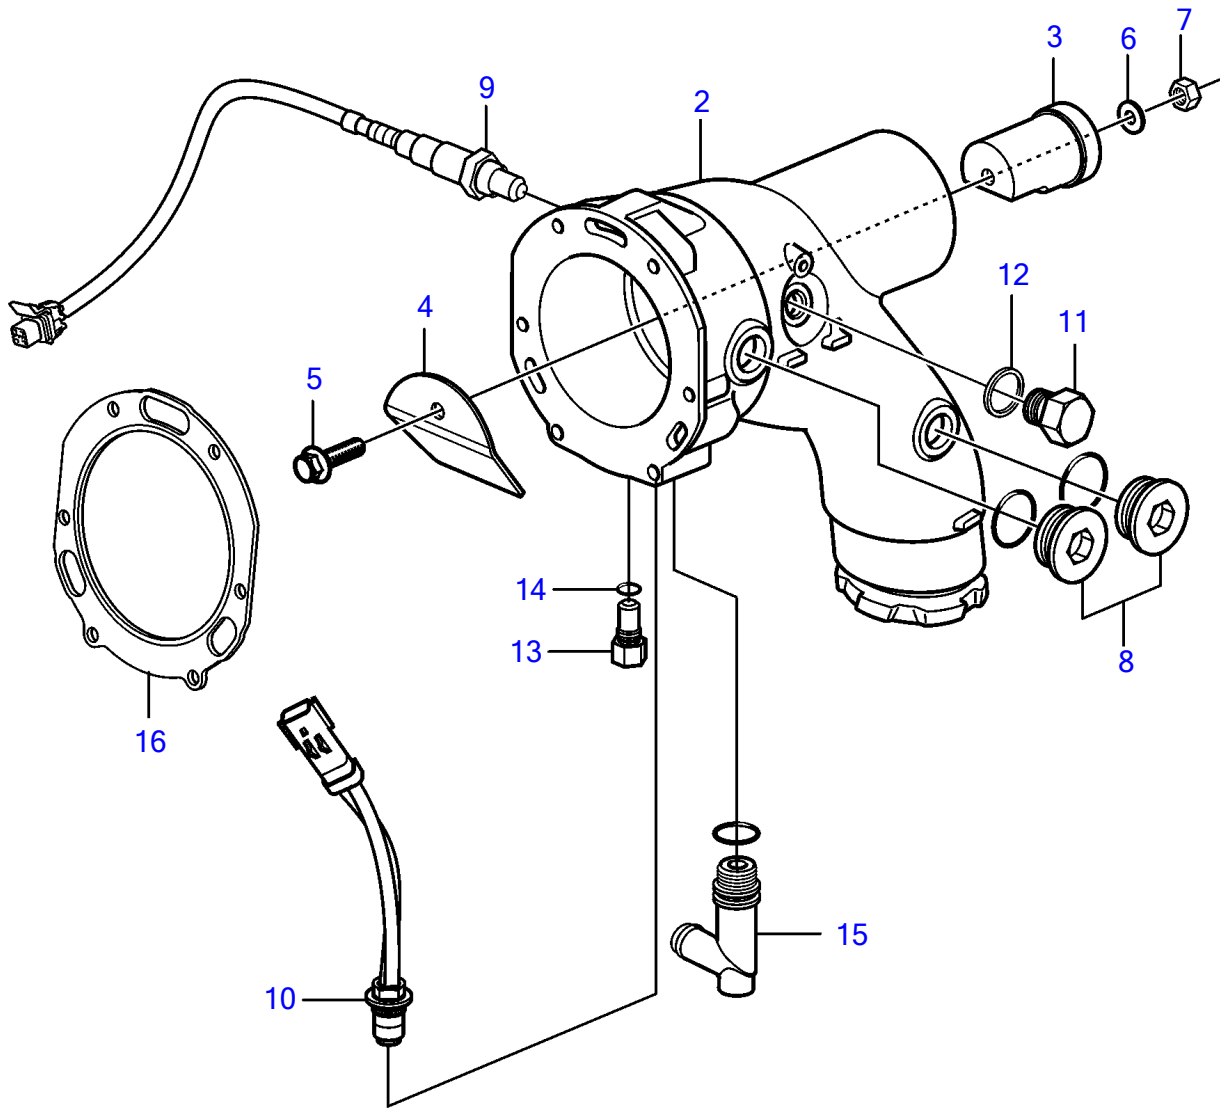

5.7GiC-300-P, 5.7GXIC-P

1

5.7GiC-300-P, 5.7GXIC-P

REF	PART NO.	QTY	DESCRIPTION	NOTES
1	21571774	1	Elbow	
	21468086	1	• Elbow pipe	
2	21468084	1	• • Elbow pipe	Replaced by 21468086
3		1	• • Cup	
4		1	• • Plate	
5	3595401	1	• • Flange screw	
6	980933	1	• • Washer	
7	982672	1	• • Hexagon nut	
8	21399010	2	• Plug	M27
		2	• • O-ring	
9	3883724	1	• Sensor	
10	3889526	1	• Sensor	
11	960632	1	• Plug	
12	977751	1	• Gasket	
13	21194290	1	• Anode	
14	980998	1	• • O-ring	replaced by next part number
	21286721	1	• • O-ring	
15	21115770	1	• Adapter	
		1	• • O-ring	not sold separately
16	40005439	1	• Gasket	