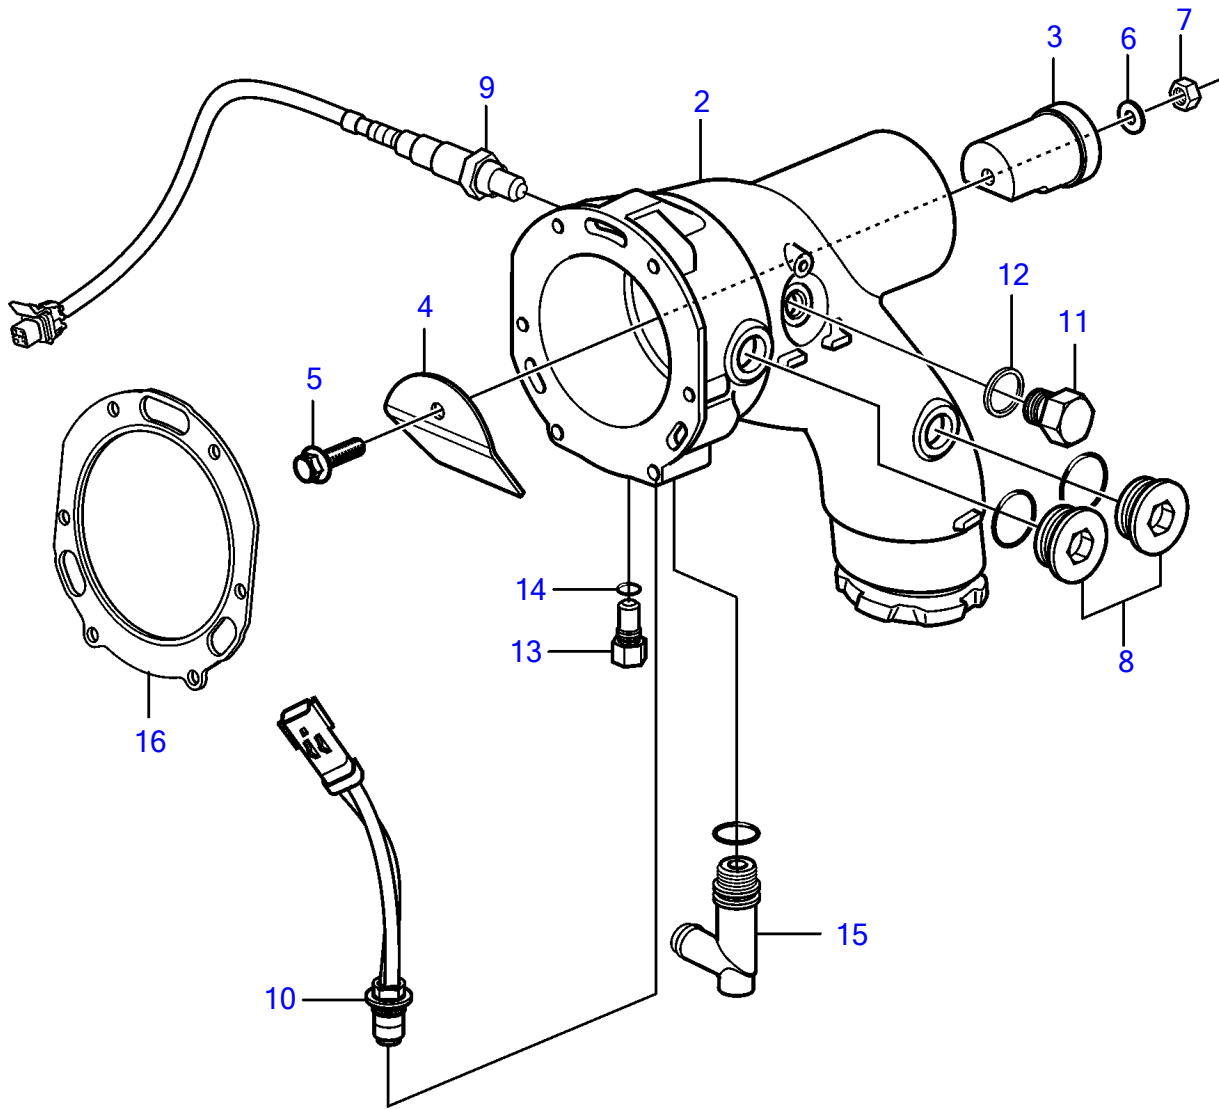

5.7GiC-300-P, 5.7GXIC-P

1

5.7GiC-300-P, 5.7GXIC-P

REF	PART NO.	QTY	DESCRIPTION	NOTES
1	21571774	1	Elbow	
	21468086	1	• Elbow pipe	
2	21468084	1	• • Elbow pipe	Replaced by 21468086
3		1	• • Cup	
4		1	• • Plate	
5	3595401	1	• • Flange screw	
6	980933	1	• • Washer	
7	982672	1	• • Hexagon nut	
8	21399010	2	• Plug	M27
		2	• • O-ring	
9	3883724	1	• Sensor	
10	3889526	1	• Sensor	
11	960632	1	• Plug	
12	977751	1	• Gasket	
13	21194290	1	• Anode	
14	980998	1	• • O-ring	replaced by next part number
	21286721	1	• • O-ring	
15	21115770	1	• Adapter	
		1	• • O-ring	not sold separately
16	40005439	1	• Gasket	