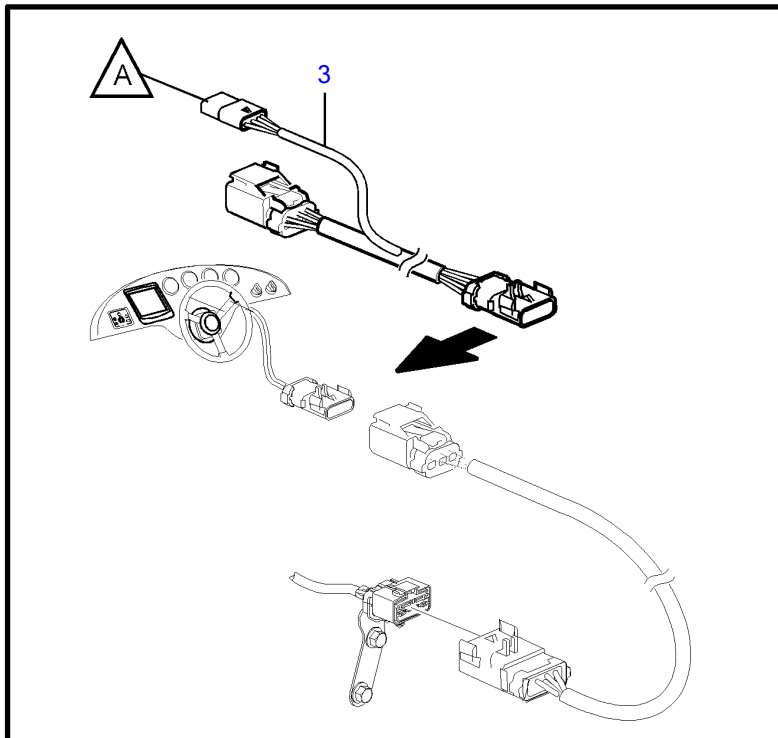

5.7GiC-300-P, 5.7GXIC-P

25732

5.7GiC-300-P, 5.7GXIC-P

REF	PART NO.	QTY	DESCRIPTION	NOTES
1	21178775	1	Alarm panel	
		2	• Stud	not sold separately
		2	• Washer	not sold separately
		2	• Nut	not sold separately
2	21178777	1	Wiring harness	
		1	• Alarm	not sold separately
3	21200148	1	Wiring harness, y	for alarm panel