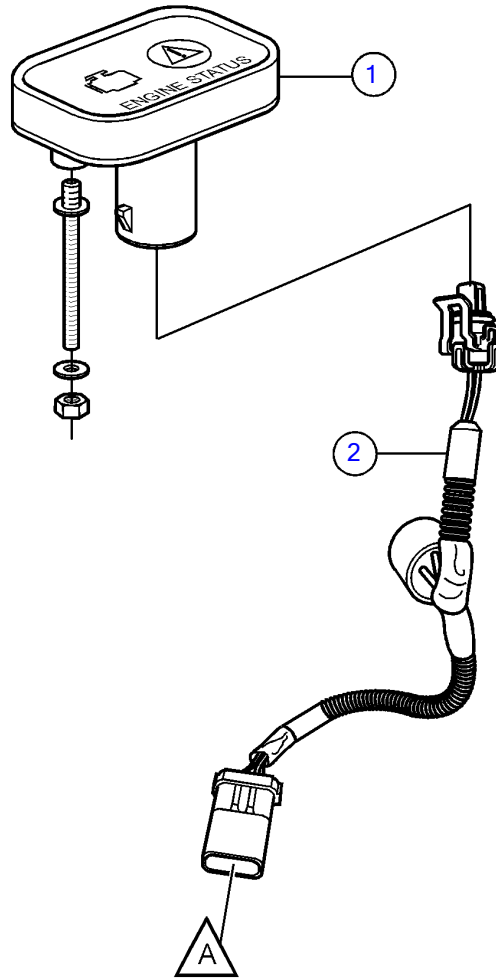

5.7GiC-300-P, 5.7GXIC-P

25732

5.7GiC-300-P, 5.7GXIC-P

REF	PART NO.	QTY	DESCRIPTION	NOTES
1	21178775	1	Alarm panel	
		2	• Stud	not sold separately
		2	• Washer	not sold separately
		2	• Nut	not sold separately
2	21178777	1	Wiring harness	
		1	• Alarm	not sold separately
3	21200148	1	Wiring harness, y	for alarm panel