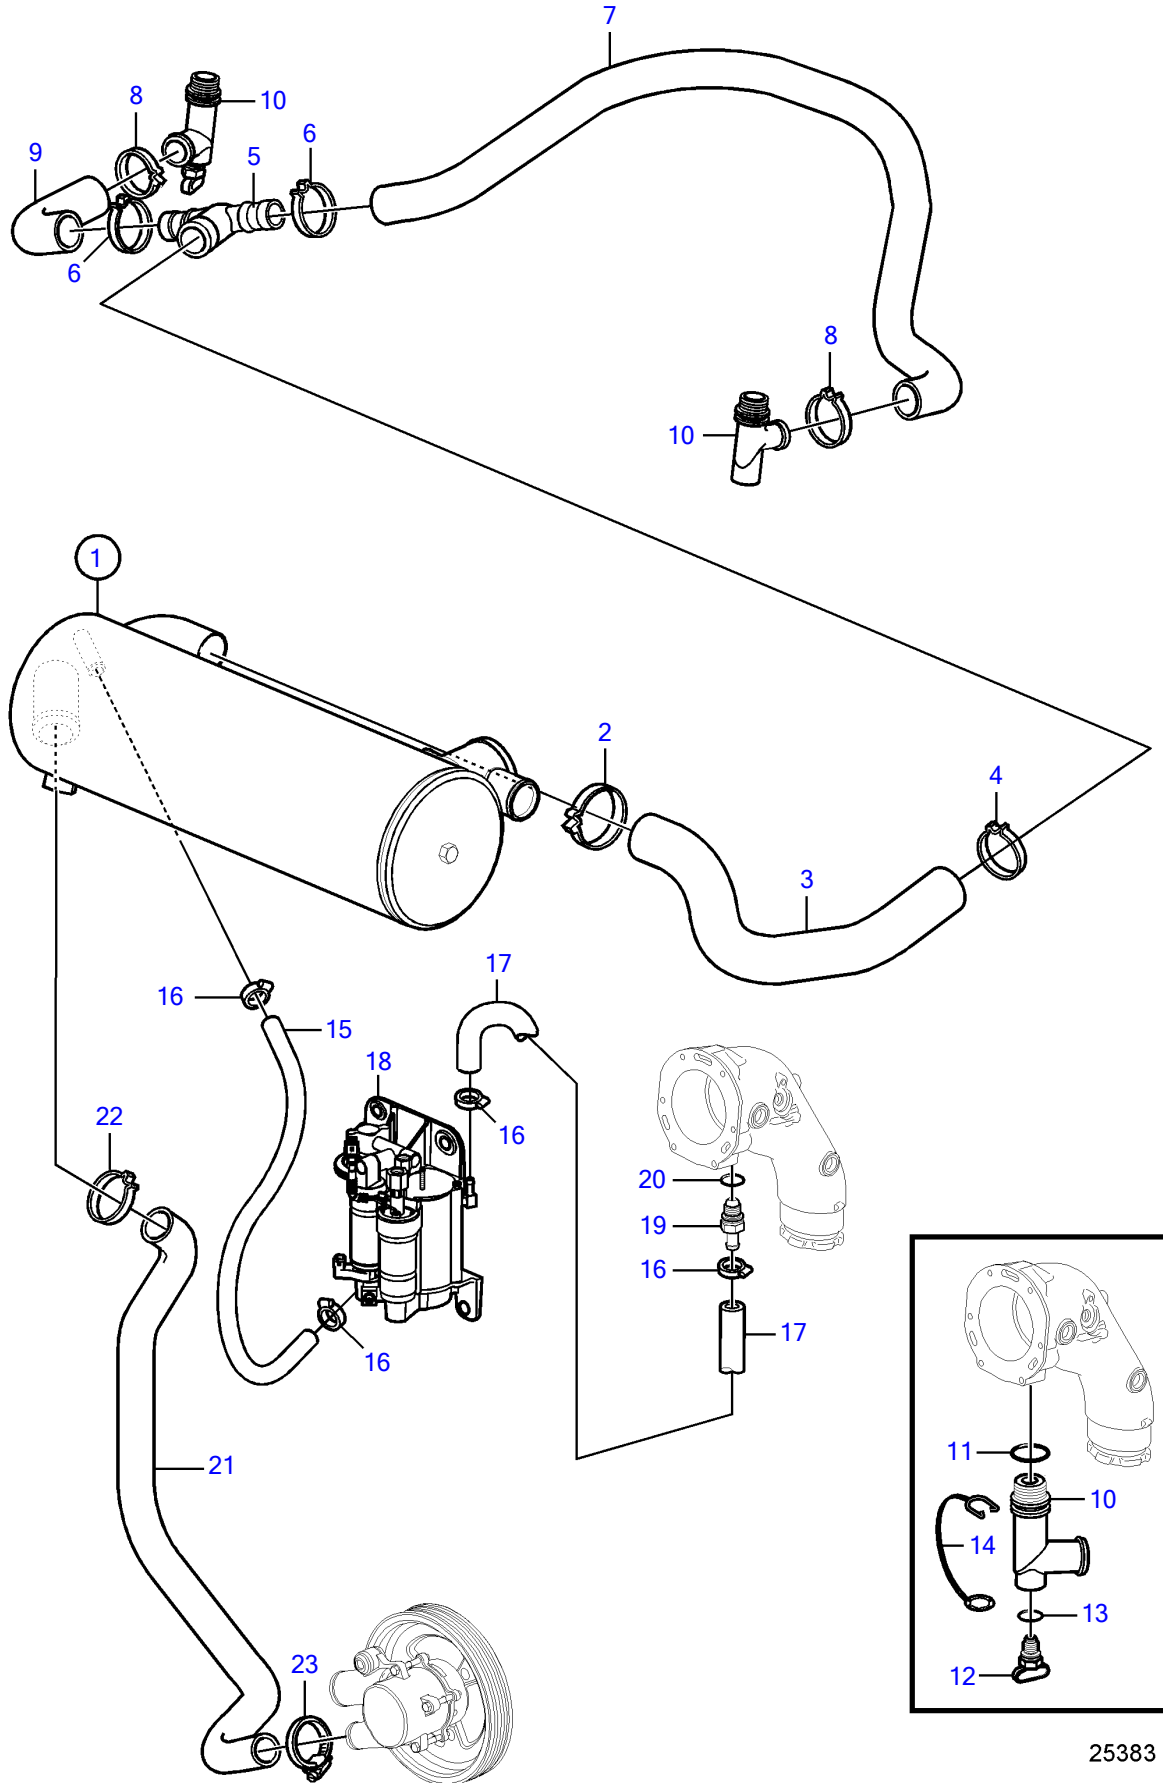

5.7GiC-300-P, 5.7GXIC-P

25383

5.7GiC-300-P, 5.7GXIC-P

REF	PART NO.	QTY	DESCRIPTION	NOTES
1	21444263	1	Heat exchanger	
2	982717	1	Clamp	
3	21338610	1	Hose	
4	982645	1	Clamp	
5	21338635	1	Connector	
6	(982715)	2	Clamp	Obsolete part
7	21338614	1	Hose	Port
8	(982715)	2	Clamp	Obsolete part
9	21338612	1	Hose	Starboard
10	21115770	2	Adapter	
11		2	• O-ring	not sold separately
12	21114522	2	Drain plug	
	3849500	2	• Plug	Replaced by 21114522, not sold separately
13	976970	2	• O-ring	
14	3849892	2	• Retainer	
15	3862550	1	Hose	
16	3860413	4	Hose clamp	
17	21114718	1	Hose	
18		1	Fuel pump	See "Fuel system" page
19	21115767	1	Adapter	
20	976970	1	• O-ring	
21	21338608	1	Hose	
22	982717	1	Clamp	
23	3852602	1	Hose clamp	