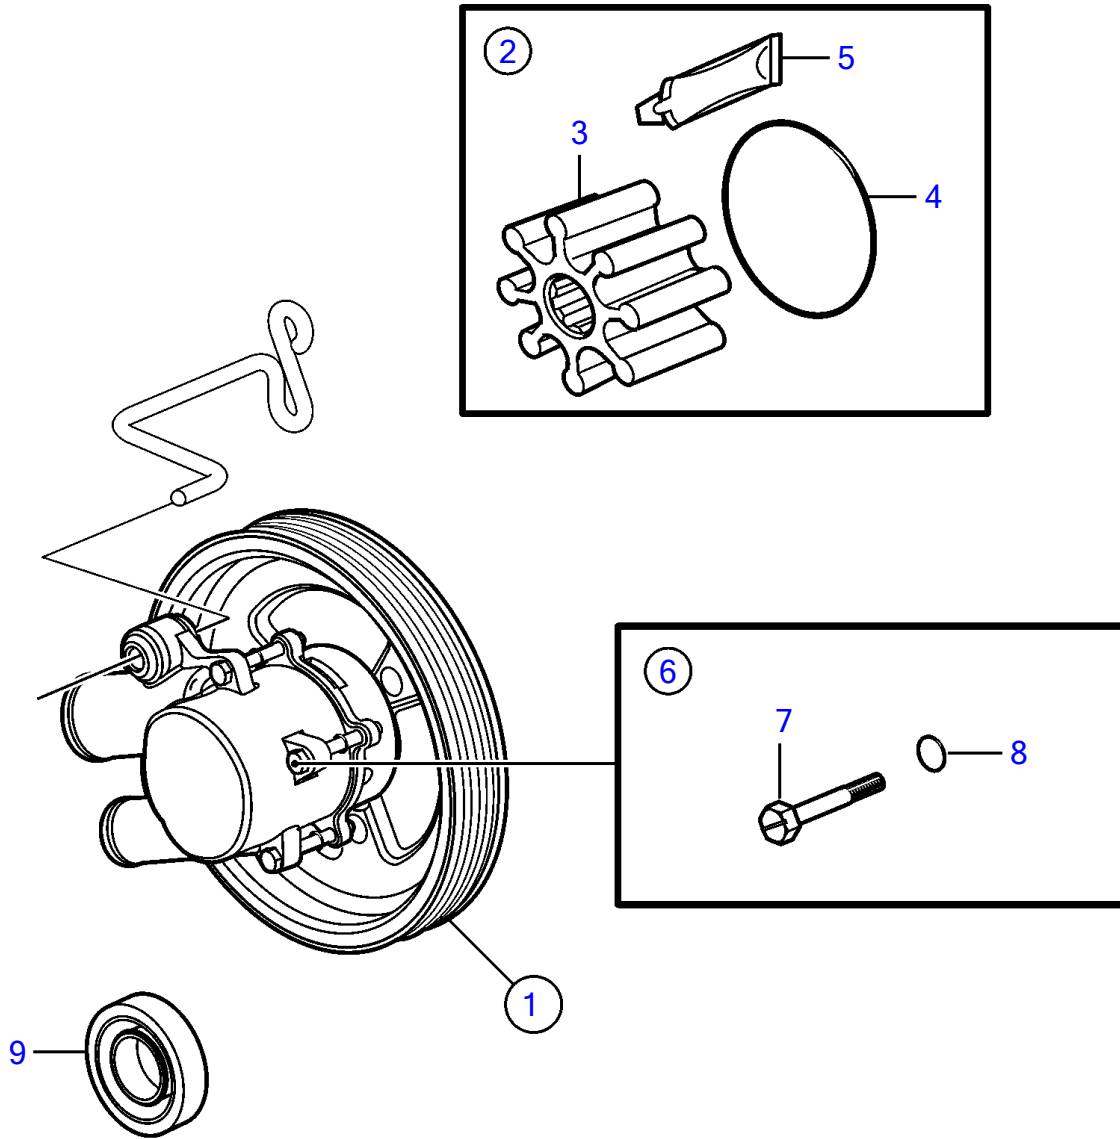

5.7GiC-300-P, 5.7GXIC-P

5.7GiC-300-P, 5.7GXIC-P

| REF | PART NO. | QTY | DESCRIPTION | NOTES |
|-----|----------|-----|-----------------------|---------------------|
| 1 | 21212799 | 1 | Pump | |
| 2 | 21213664 | 1 | Impeller kit | |
| 3 | 21212794 | 1 | • Impeller | |
| 4 | 3858938 | 1 | • O-ring | |
| 5 | | 1 | • Lubricant, glycerin | not sold separately |
| 6 | 21951332 | 1 | Screw kit | |
| 7 | | 4 | • Screw | |
| 8 | | 4 | • O-ring | |
| 9 | 827247 | 1 | Sealing ring | |