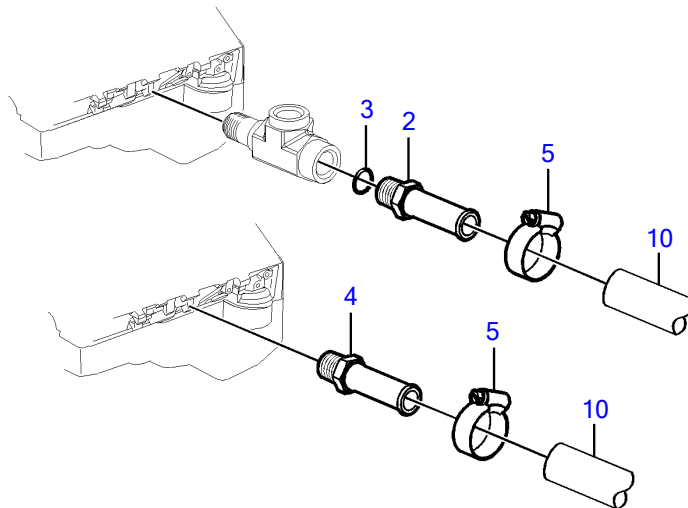

5.7GiC-300-P, 5.7GXIC-P

## 5.7GiC-300-P, 5.7GXIC-P

REF	PART NO.	QTY	DESCRIPTION	NOTES
1	21527832	1	Kit	Kit has other parts that are not used on this engine
2	40005443	1	• Nipple	7/16" - 14 unc
3	976970	1	• • O-ring	
4	856483	1	• Hose connection	1/4"-18 NPTF
5	3852602	4	• Hose clamp	
6	3818035	1	• Fitting	
7	3863068	1	• T-pipe	
8	3854978	2	• Hose clamp	
9	3860613	1	• T-nipple	
10		X	Hose, heater	Hose not supplied with kit.
11		X	Hose	Cut, Circulation pump to heat exchanger
12		X	Heat exchanger	
13		X	Expansion tank	