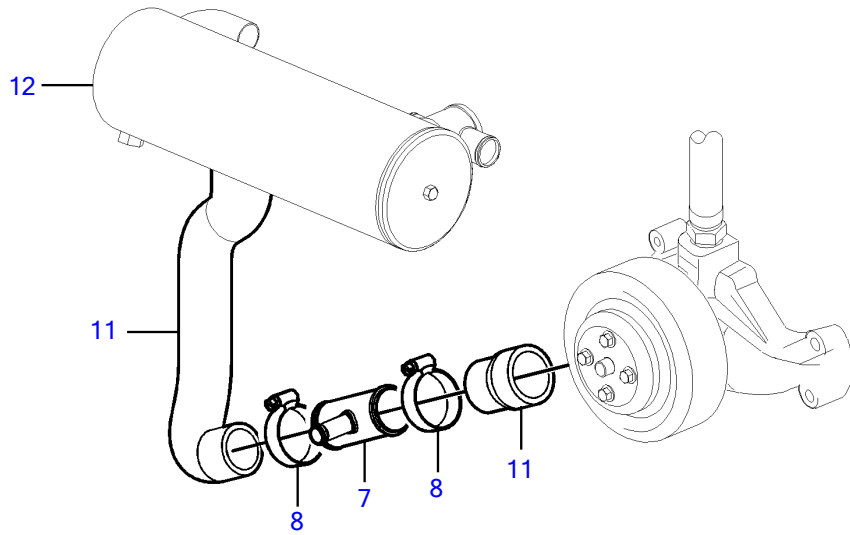

5.7GiC-300-P, 5.7GXIC-P

## 5.7GiC-300-P, 5.7GXIC-P

REF	PART NO.	QTY	DESCRIPTION	NOTES
1	21527832	1	Kit	Kit has other parts that are not used on this engine
2	40005443	1	• Nipple	7/16" - 14 unc
3	976970	1	• • O-ring	
4	856483	1	• Hose connection	1/4"-18 NPTF
5	3852602	4	• Hose clamp	
6	3818035	1	• Fitting	
7	3863068	1	• T-pipe	
8	3854978	2	• Hose clamp	
9	3860613	1	• T-nipple	
10		X	Hose, heater	Hose not supplied with kit.
11		X	Hose	Cut, Circulation pump to heat exchanger
12		X	Heat exchanger	
13		X	Expansion tank	