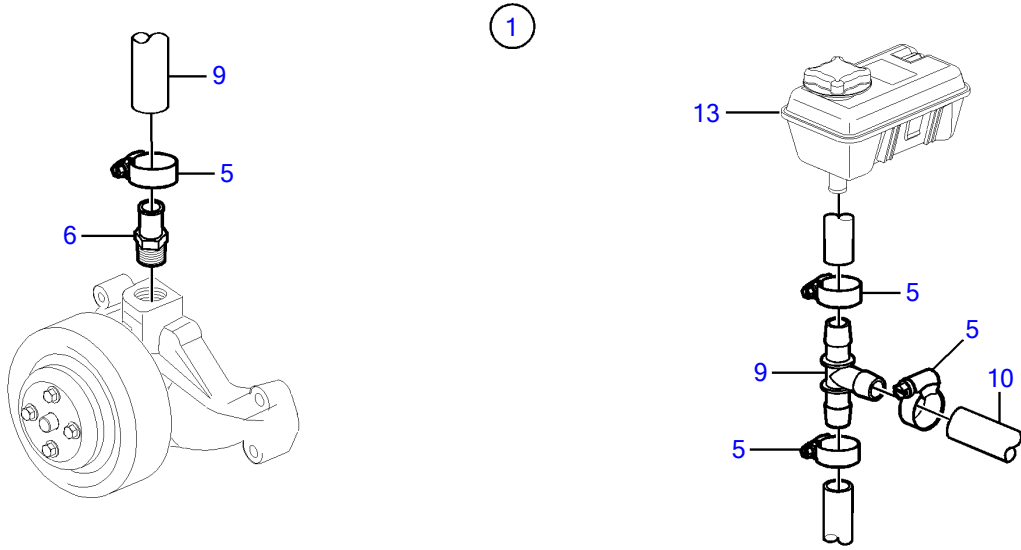

5.7GiC-300-P, 5.7GXIC-P

## 5.7GiC-300-P, 5.7GXIC-P

REF	PART NO.	QTY	DESCRIPTION	NOTES
1	21527832	1	Kit	Kit has other parts that are not used on this engine
2	40005443	1	• Nipple	7/16" - 14 unc
3	976970	1	• • O-ring	
4	856483	1	• Hose connection	1/4"-18 NPTF
5	3852602	4	• Hose clamp	
6	3818035	1	• Fitting	
7	3863068	1	• T-pipe	
8	3854978	2	• Hose clamp	
9	3860613	1	• T-nipple	
10		X	Hose, heater	Hose not supplied with kit.
11		X	Hose	Cut, Circulation pump to heat exchanger
12		X	Heat exchanger	
13		X	Expansion tank	