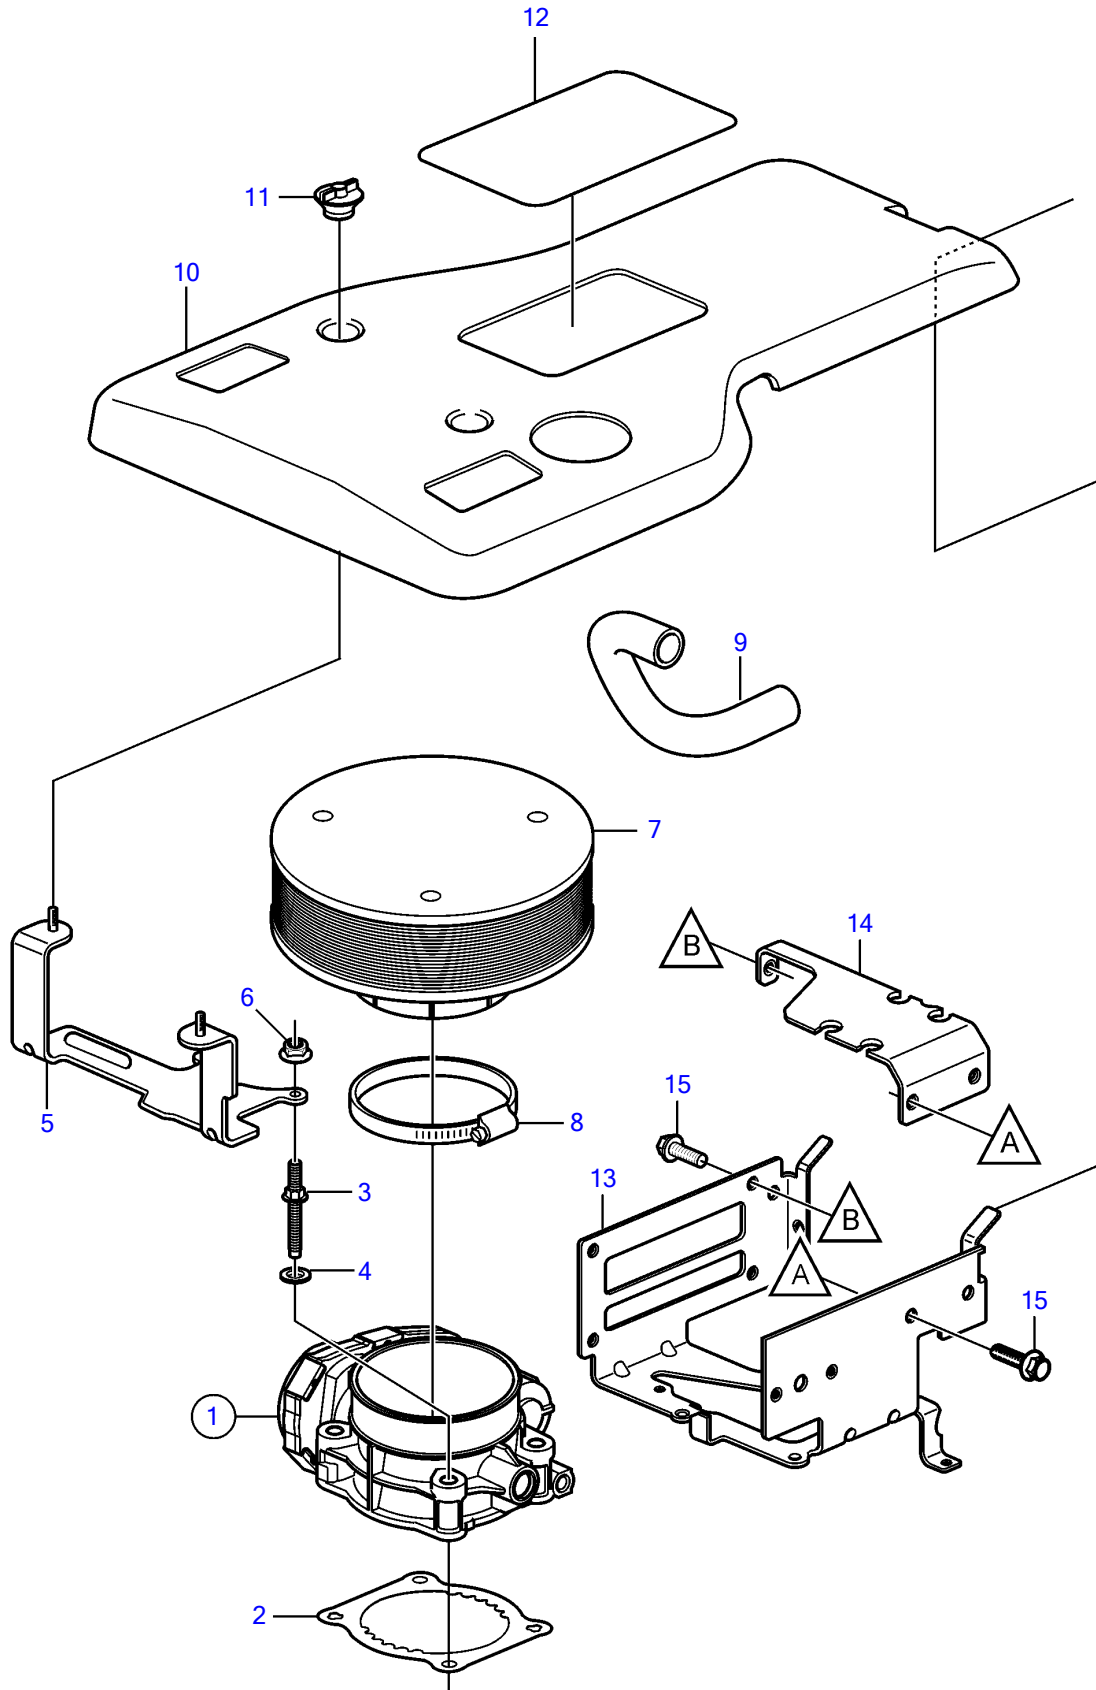

5.7GiC-300-J, 5.7GiC-300-JF, 5.7GXiC-J, 5.7GXiC-JF

5.7GiC-300-J, 5.7GiC-300-JF, 5.7GXIC-J, 5.7GXIC-JF

REF	PART NO.	QTY	DESCRIPTION	NOTES
1	21141689	1	Body	
		1	• Switch, idle validation	Not sold separately
		2	• Sensor kit, throttle position	Not sold separately
2	3849022	1	Gasket	
3	3858964	4	Stud	
4		4	• Washer	Not sold separately
5	40005322	1	Bracket	
6	981124	2	Flange nut	
7	3887565	1	Flame shield	
8	3847663	1	Hose clamp	
9	(3852668)	1	Hose	Obsolete part, To valve cover
10	3847650	1	Cover	
11	3841608	2	Wing nut	
12	40005052	1	Decal	5.7Gi 300
	3861894	1	Decal	5.7GXi
13	3595367	1	Bracket	
14	3595369	1	Bracket	
15	3852006	3	Screw	