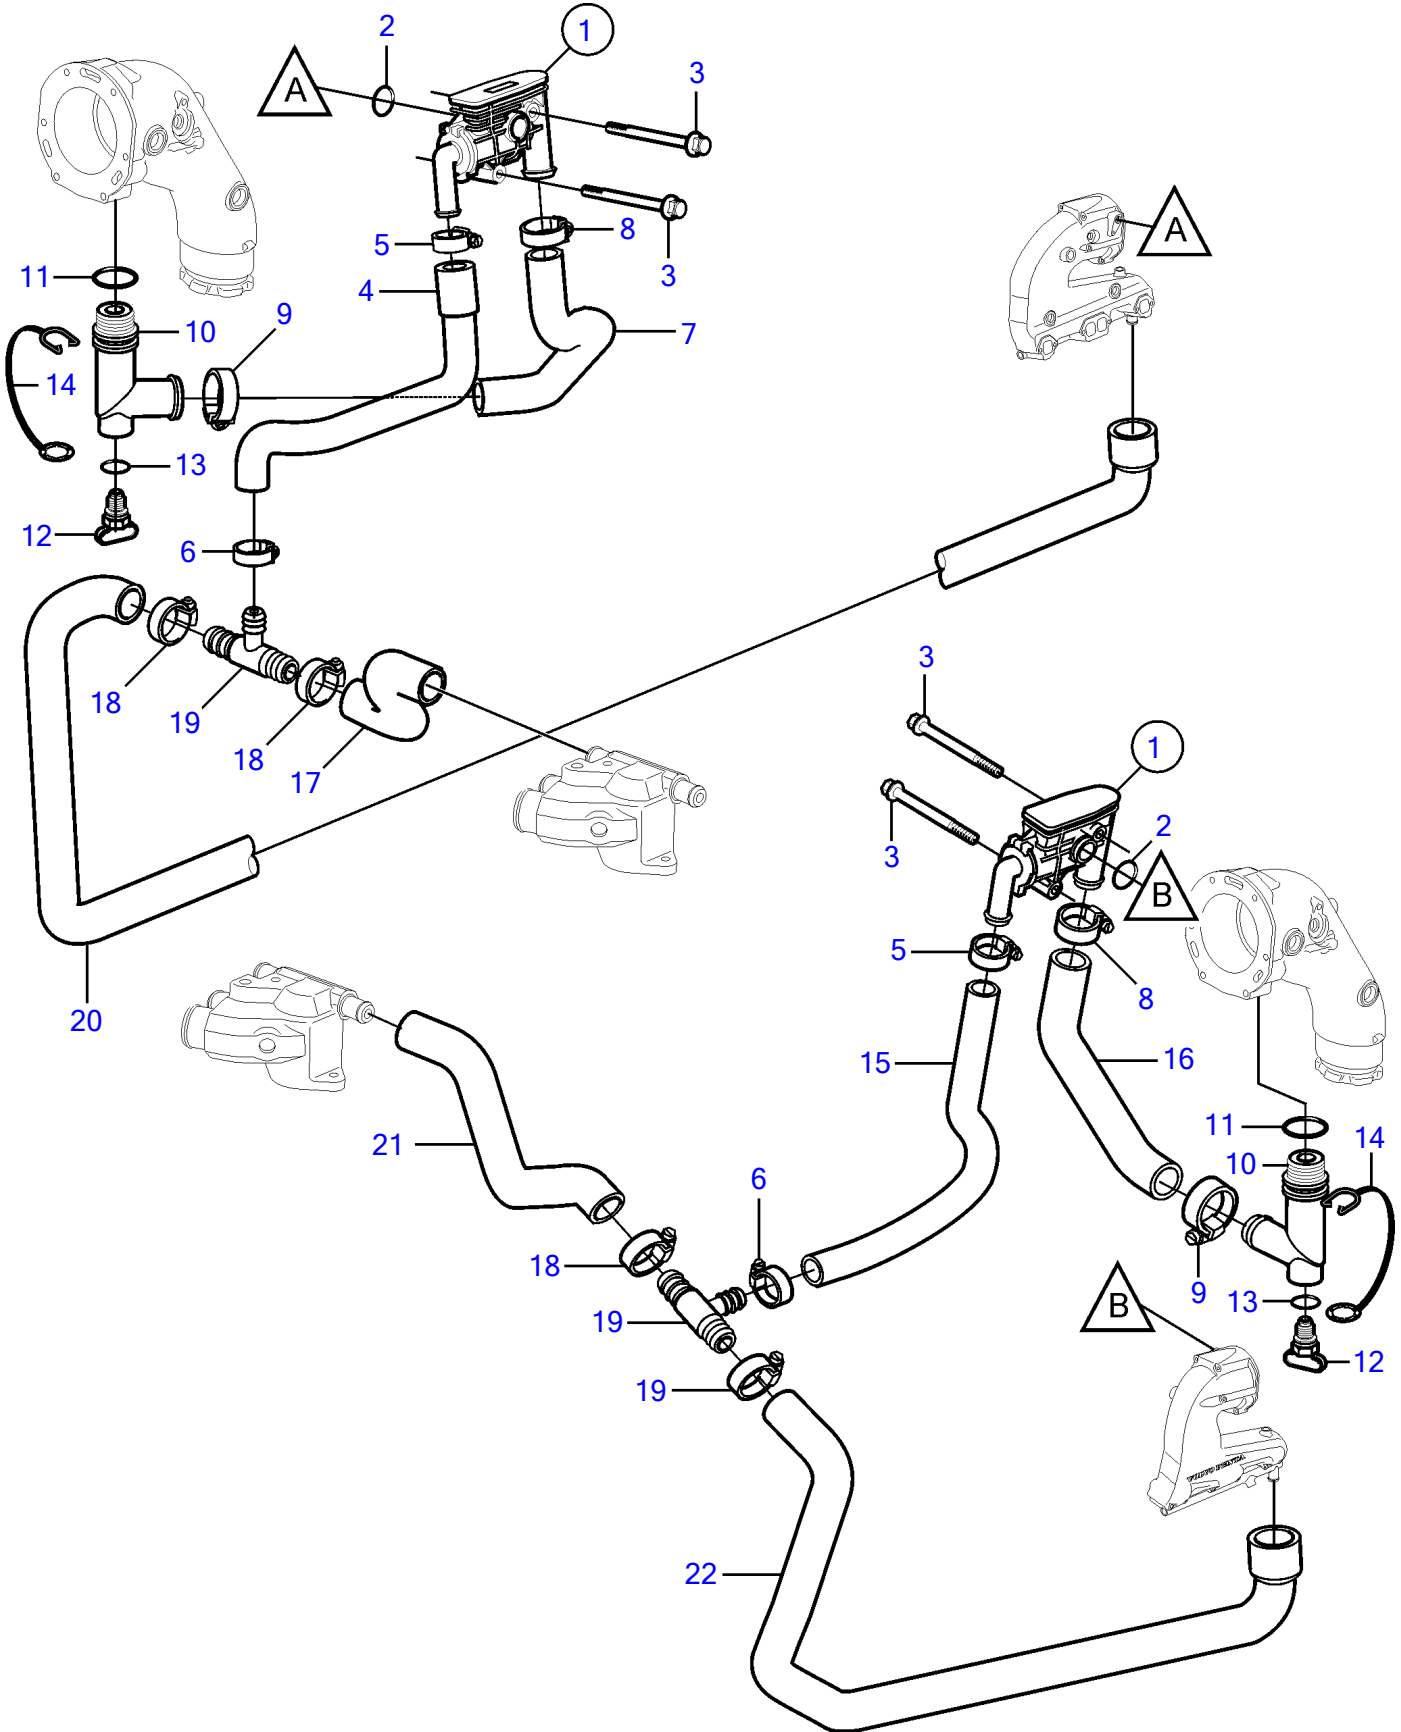

5.7GiC-300-J, 5.7GXIC-J

5.7GiC-300-J, 5.7GXIC-J

REF	PART NO.	QTY	DESCRIPTION	NOTES
1	40005486	1	Thermostat housing	Starboard
	40005487	1	Thermostat housing	Port
		1	• Thermostat	Not sold separately
		1	• Fitting	Not sold separately
		1	• Spring	Not sold separately
		1	• Elbow	Not sold separately
		1	• O-ring	Not sold separately
		1	• Screw	Not sold separately
2		2	O-ring	See "Exhaust" page
3	965177	4	Flange screw	
4	21131550	1	Hose	standard exhaust height
	21131583	1	Hose	Exhaust with high rise manifold
5	3853794	2	Hose clamp	
6	3853794	2	Hose clamp	
7	3594911	1	Hose	
8	3863439	2	Hose clamp	
9	3863439	2	Hose clamp	
10	21115770	2	Adapter	
11		2	• O-ring	Not sold separately
12	21114522	2	Drain plug	
	3849500	2	• Plug	Replaced by 21114522, Not sold separately
13	976970	2	• O-ring	
14	3849892	2	• Retainer	
15	21106517	1	Hose	standard exhaust height
		1		Exhaust with high rise manifold
16	21107967	1	Hose	
17	21106502	1	Hose	
18	3863439	4	Hose clamp	
19	3595495	2	Adapter	
20	21106504	1	Hose	
21	21106506	1	Hose	
22	21106508	1	Hose	