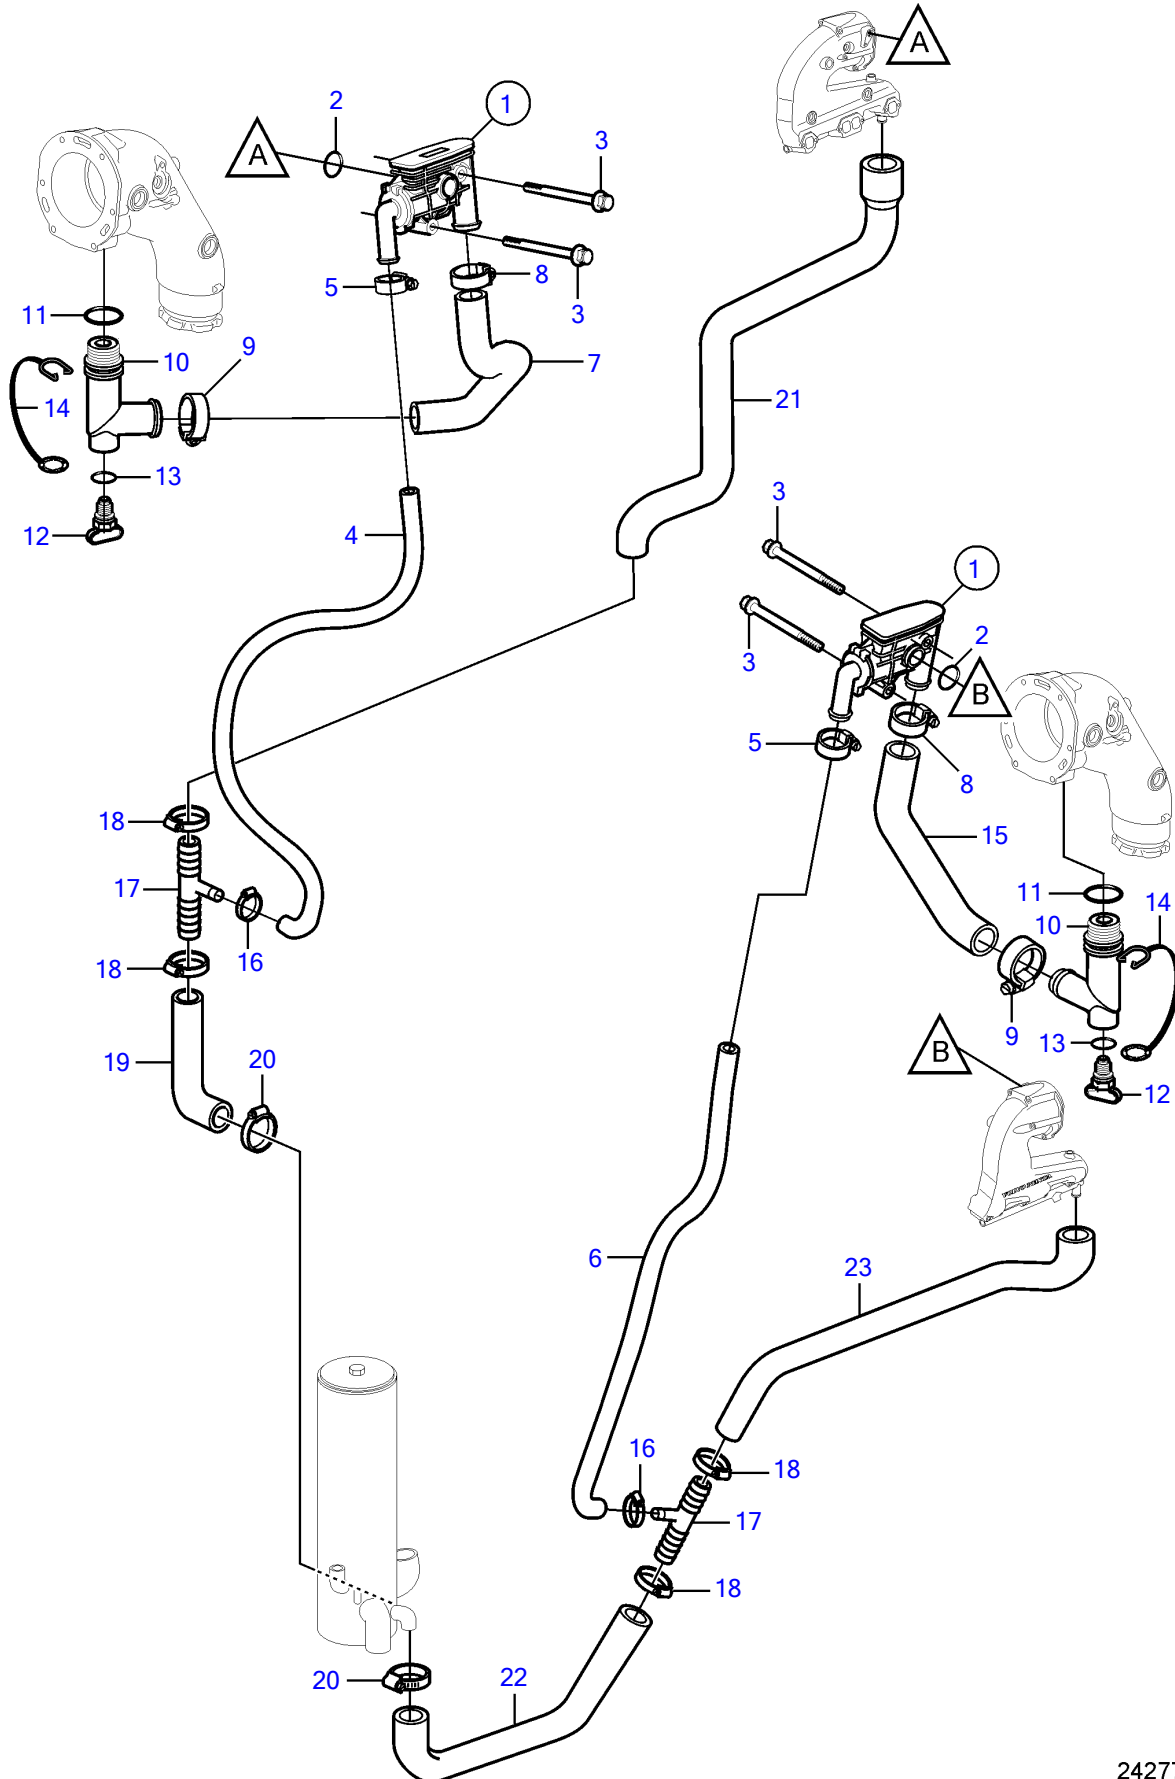

5.7GiC-300-JF, 5.7GXIC-JF

5.7GiC-300-JF, 5.7GXIC-JF

REF	PART NO.	QTY	DESCRIPTION	NOTES
1	40005486	1	Thermostat housing	Starboard
	40005487	1	Thermostat housing	Port
		1	• Thermostat	Not sold separately
		1	• Fitting	Not sold separately
		1	• Spring	Not sold separately
		1	• Elbow	Not sold separately
		1	• O-ring	Not sold separately
		1	• Screw	Not sold separately
2		2	O-ring	See "Exhaust" page
3	965177	4	Flange screw	
4	21130825	1	Hose	
5	3853794	2	Hose clamp	
6	21130827	2	Hose	
7	3594911	1	Hose	
8	3863439	2	Hose clamp	
9	3863439	2	Hose clamp	
10	21115770	2	Adapter	
11		2	• O-ring	Not sold separately
12	21114522	2	Drain plug	
	3849500	2	• Plug	Replaced by 21114522, Not sold separately
13		2	• O-ring	Not sold separately
14	3849892	2	• Retainer	
15	21107967	1	Hose	
16	3853794	2	Hose clamp	
17	3595495	2	Adapter	
18	3863439	4	Hose clamp	
19	40005852	1	Hose	
20	3812303	2	Hose clamp	
21	40005850	1	Hose	
22	21130230	1	Hose	
23	21130233	1	Hose	