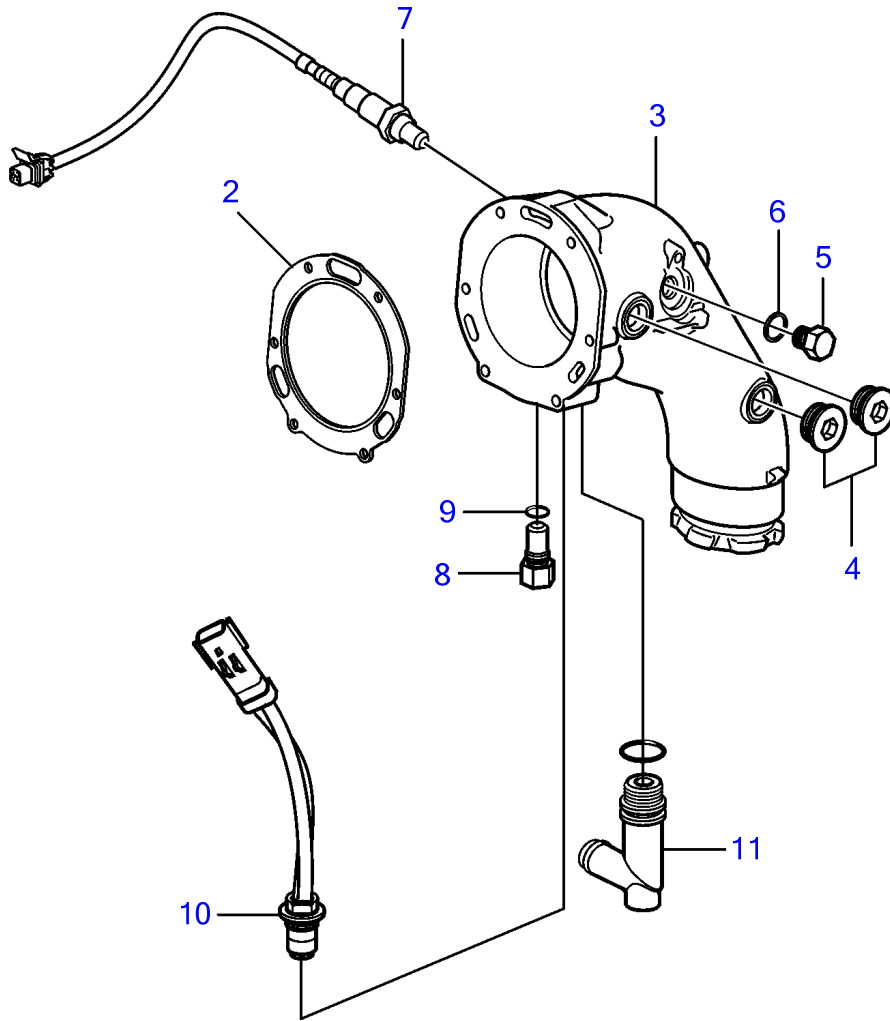

5.7GiC-300-J, 5.7GiC-300-JF, 5.7GXiC-J, 5.7GXiC-JF

1

5.7GiC-300-J, 5.7GiC-300-JF, 5.7GXiC-J, 5.7GXiC-JF

REF	PART NO.	QTY	DESCRIPTION	NOTES
1	21571773	1	Elbow	
2	40005439	1	Gasket	
3	21468082	1	Elbow pipe	
4	21399010	2	Plug	M27
		2	• O-ring	
5	960632	2	Plug	
6	977751	2	Gasket	
7	3883724	1	Sensor, oxygen	
		1	• Sealing washer	Not sold separately
8	21194290	1	Anode	
9	980998	1	• O-ring	replaced by next part number
	21286721	1	• O-ring	
10	3889526	1	Sensor, temperature	
11	21115770	1	Adapter	
		1	O-ring	Not sold separately