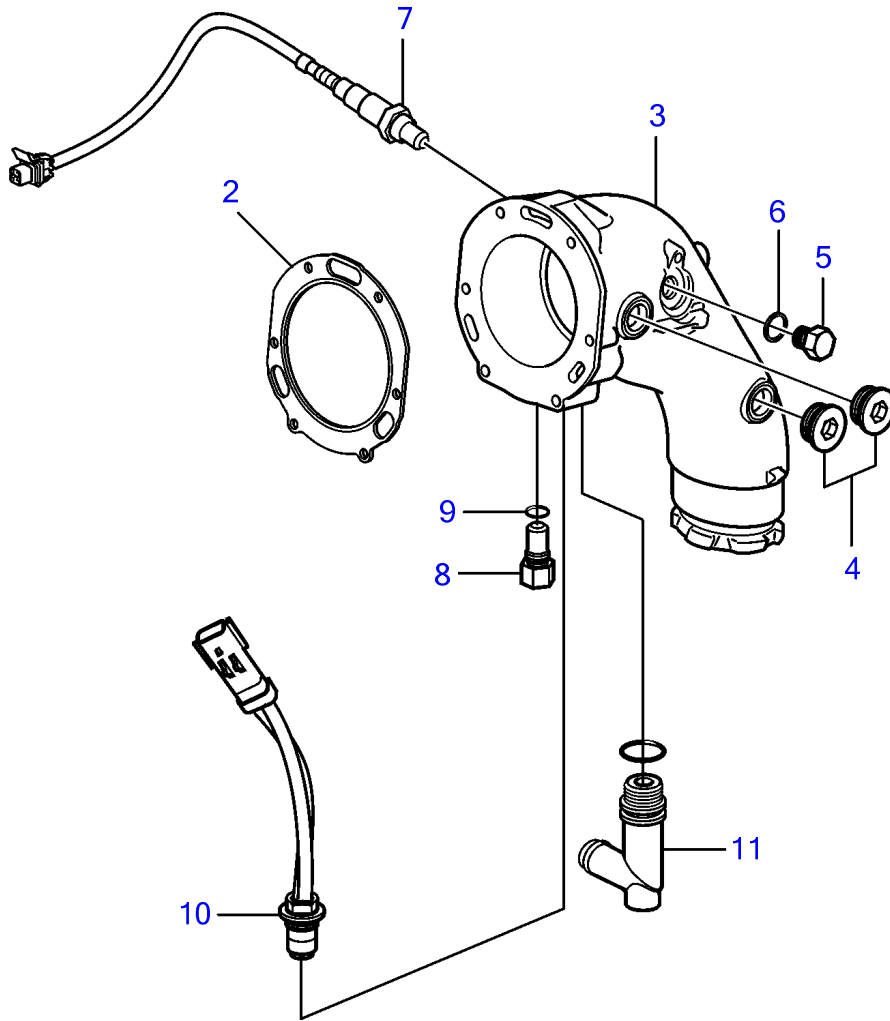

5.7GiC-300-J, 5.7GiC-300-JF, 5.7GXiC-J, 5.7GXiC-JF

1

5.7GiC-300-J, 5.7GiC-300-JF, 5.7GXIC-J, 5.7GXIC-JF

REF	PART NO.	QTY	DESCRIPTION	NOTES
1	21571773	1	Elbow	
2	40005439	1	Gasket	
3	21468082	1	Elbow pipe	
4	21399010	2	Plug	M27
		2	• O-ring	
5	960632	2	Plug	
6	977751	2	Gasket	
7	3883724	1	Sensor, oxygen	
		1	• Sealing washer	Not sold separately
8	21194290	1	Anode	
9	980998	1	• O-ring	replaced by next part number
	21286721	1	• O-ring	
10	3889526	1	Sensor, temperature	
11	21115770	1	Adapter	
		1	O-ring	Not sold separately