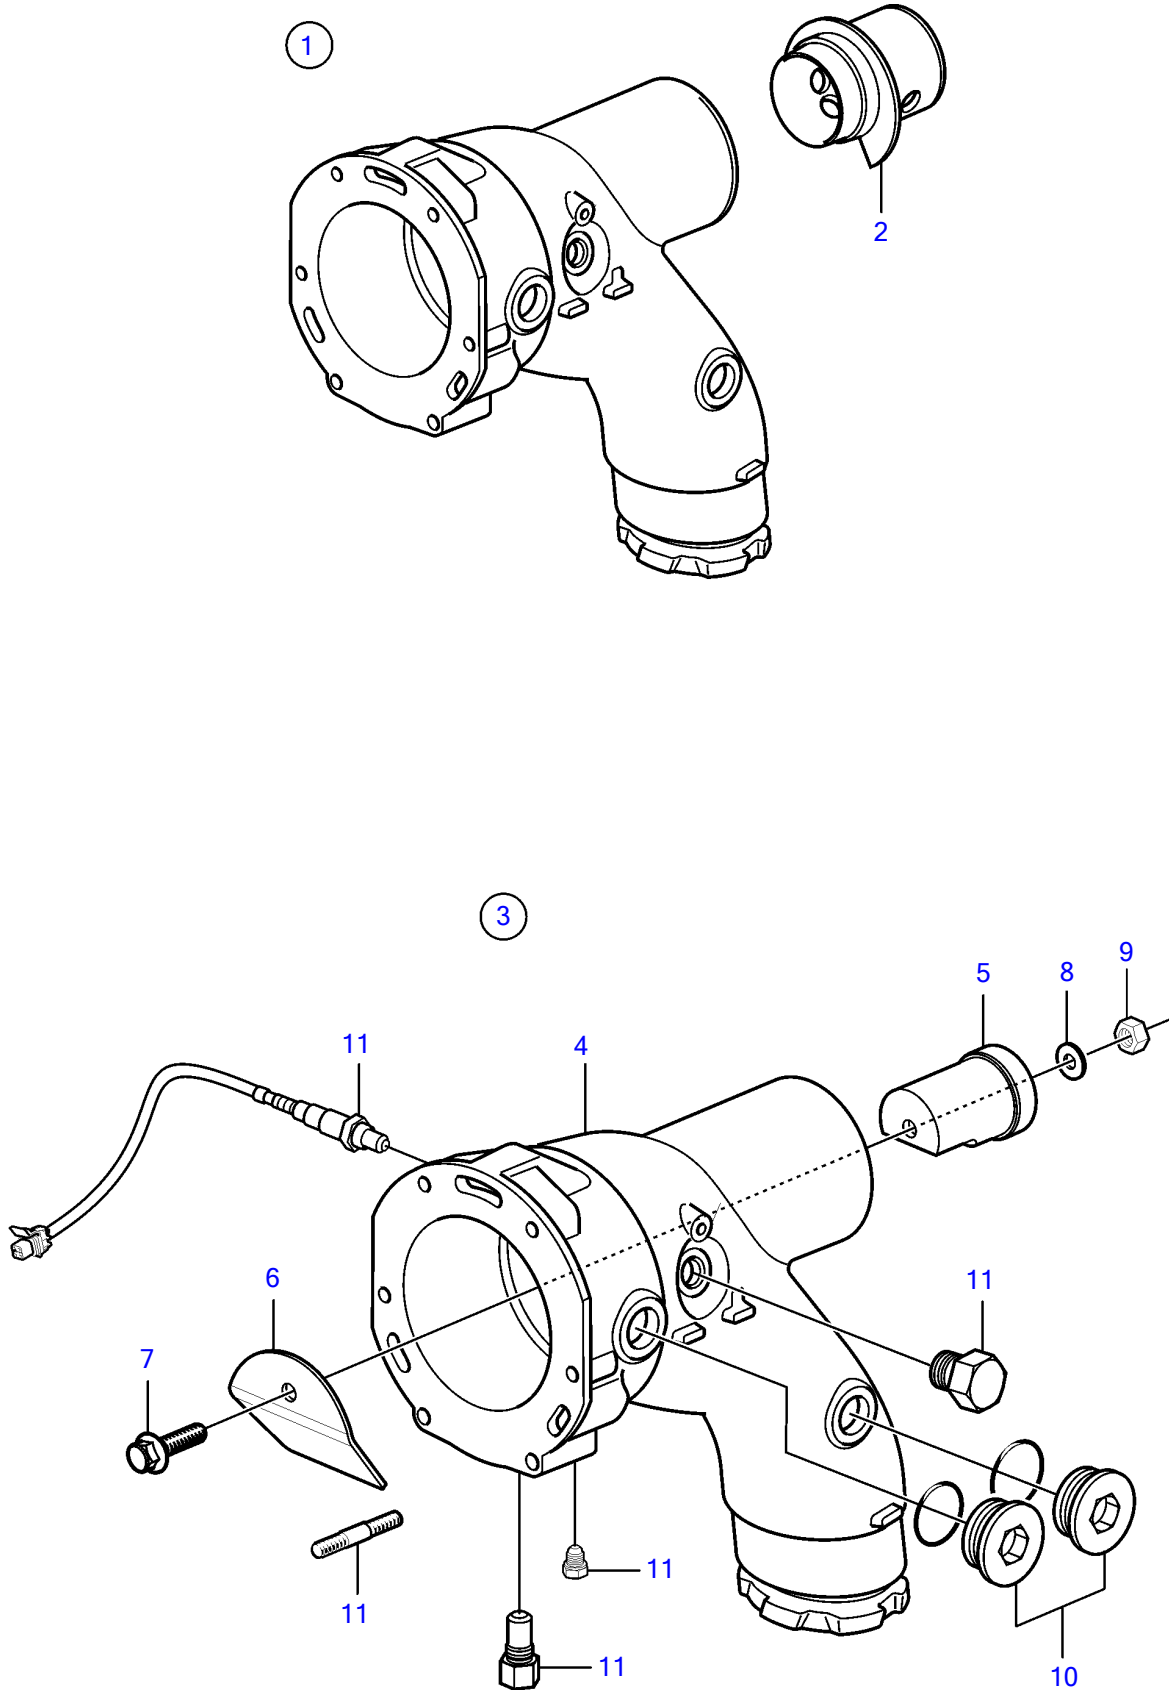

5.7GiC-300-J, 5.7GiC-300-JF, 5.7GXiC-J, 5.7GXiC-JF

5.7GiC-300-J, 5.7GiC-300-JF, 5.7GXiC-J, 5.7GXiC-JF

REF	PART NO.	QTY	DESCRIPTION	NOTES
1	21236267	1	Elbow pipe	replaced by next part number
		X		MUST be replaced in pairs
2		1	Baffle	part not sold
3	21458379	1	Elbow pipe	replaced by next part number
		X		replacing part does not have hole for sensor bracket, discard bracket
	21468086	1	Elbow pipe	
4		1	• Elbow pipe	
5		1	• Cup	
6		1	• Plate	
7	3595401	1	• Flange screw	
8	980933	1	• Washer	
9	982672	1	• Hexagon nut	
10	21399010	2	Plug	M27
		2	• O-ring	
11		X		See "Exhaust" page for parts mounted to elbow