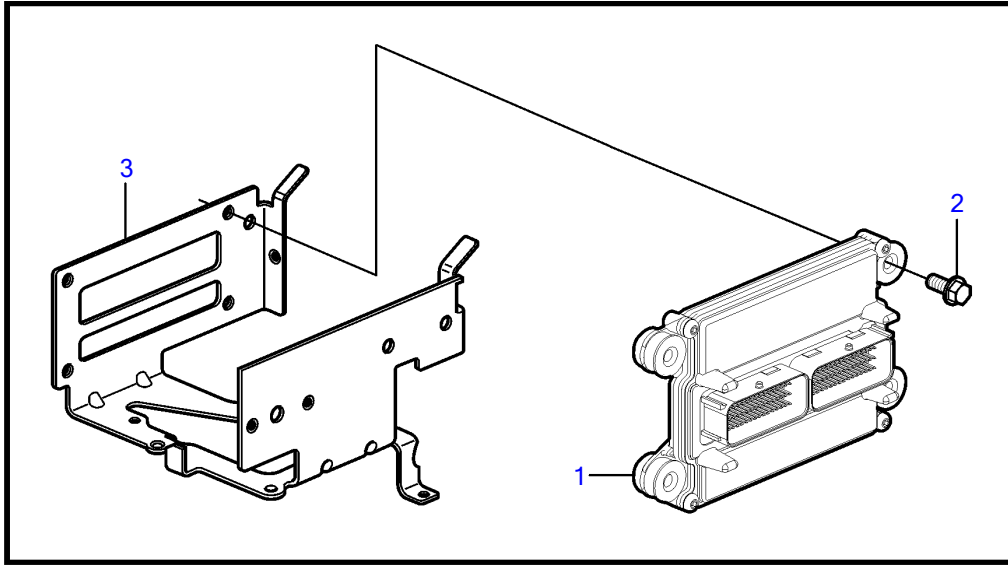

5.7GXIC-J, 5.7GXIC-JF

5.7GXIC-J, 5.7GXIC-JF

REF	PART NO.	QTY	DESCRIPTION	NOTES
1	3594932	1	Module	
2	3843651	4	Flange screw	
3	3595367	1	Bracket	
4	3858973	1	Bolt	
5	3859020	1	Sensor, MAT/MAP	
6	3858988	1	• Sealing	
7	3858979	1	Sensor, crankshaft position	
8	3859009	1	• O-ring	
9	3858983	1	Bolt	
10		1	Throttle body	See "Throttle Body" page
		2	• Sensor, throttle position	
		1	• Switch, idle validation	
11	3863130	1	Sensor, camshaft position	
12	3850397	1	Switch, temperature	
13	3850357	2	Knock sensor	
14	3849477	1	Adapter	Starboard
	3593571	1	Fitting	Port
15	3887328	1	Sensor	
16	3887970	1	Fitting	
17	3889526	4	Sensor, temperature	
18	3883724	4	Sensor, oxygen	