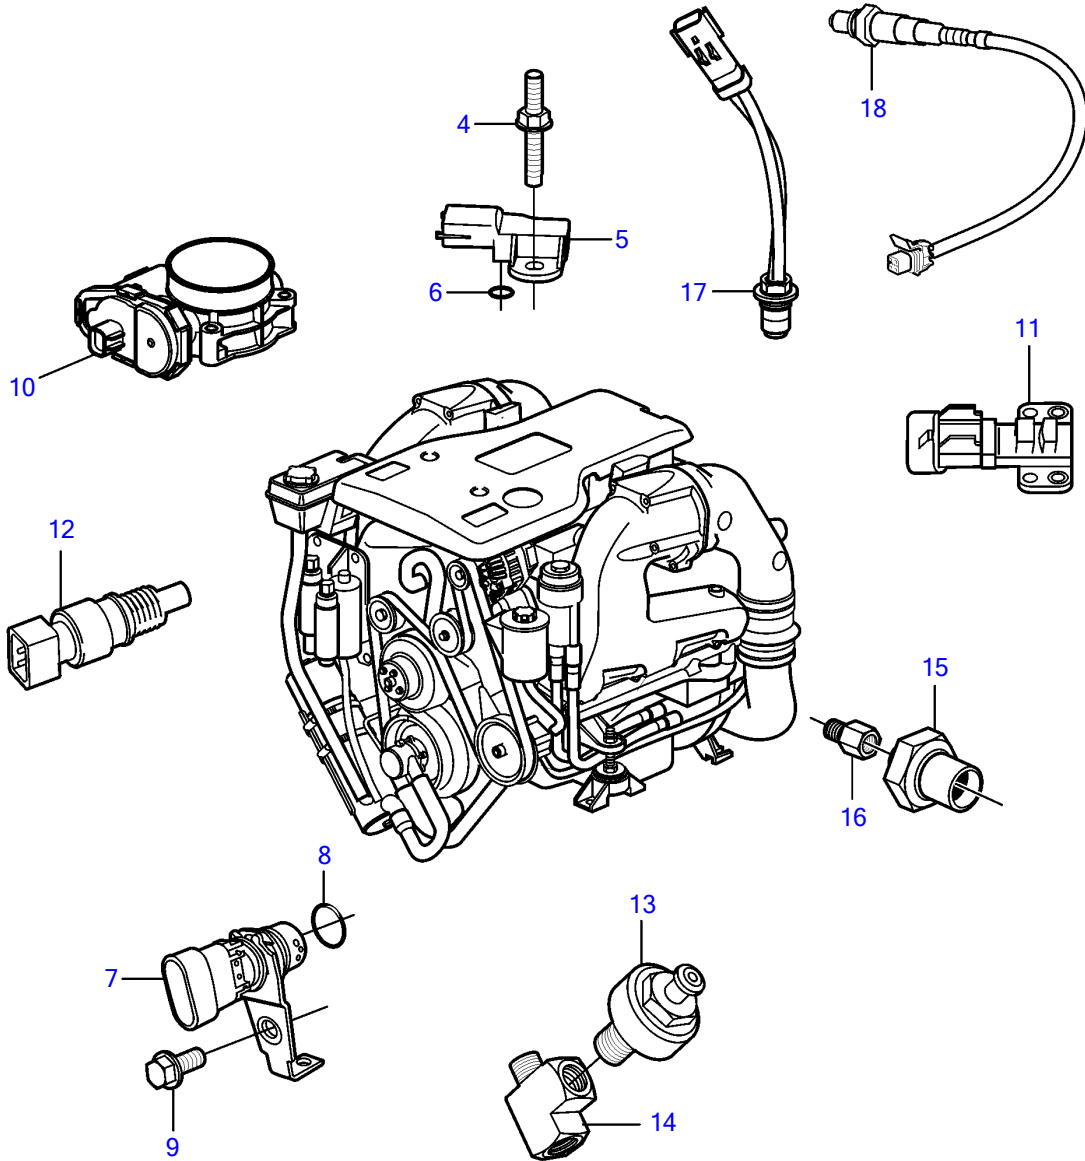

5.7GXIC-J, 5.7GXIC-JF

5.7GXIC-J, 5.7GXIC-JF

REF	PART NO.	QTY	DESCRIPTION	NOTES
1	3594932	1	Module	
2	3843651	4	Flange screw	
3	3595367	1	Bracket	
4	3858973	1	Bolt	
5	3859020	1	Sensor, MAT/MAP	
6	3858988	1	• Sealing	
7	3858979	1	Sensor, crankshaft position	
8	3859009	1	• O-ring	
9	3858983	1	Bolt	
10		1	Throttle body	See "Throttle Body" page
		2	• Sensor, throttle position	
		1	• Switch, idle validation	
11	3863130	1	Sensor, camshaft position	
12	3850397	1	Switch, temperature	
13	3850357	2	Knock sensor	
14	3849477	1	Adapter	Starboard
	3593571	1	Fitting	Port
15	3887328	1	Sensor	
16	3887970	1	Fitting	
17	3889526	4	Sensor, temperature	
18	3883724	4	Sensor, oxygen	