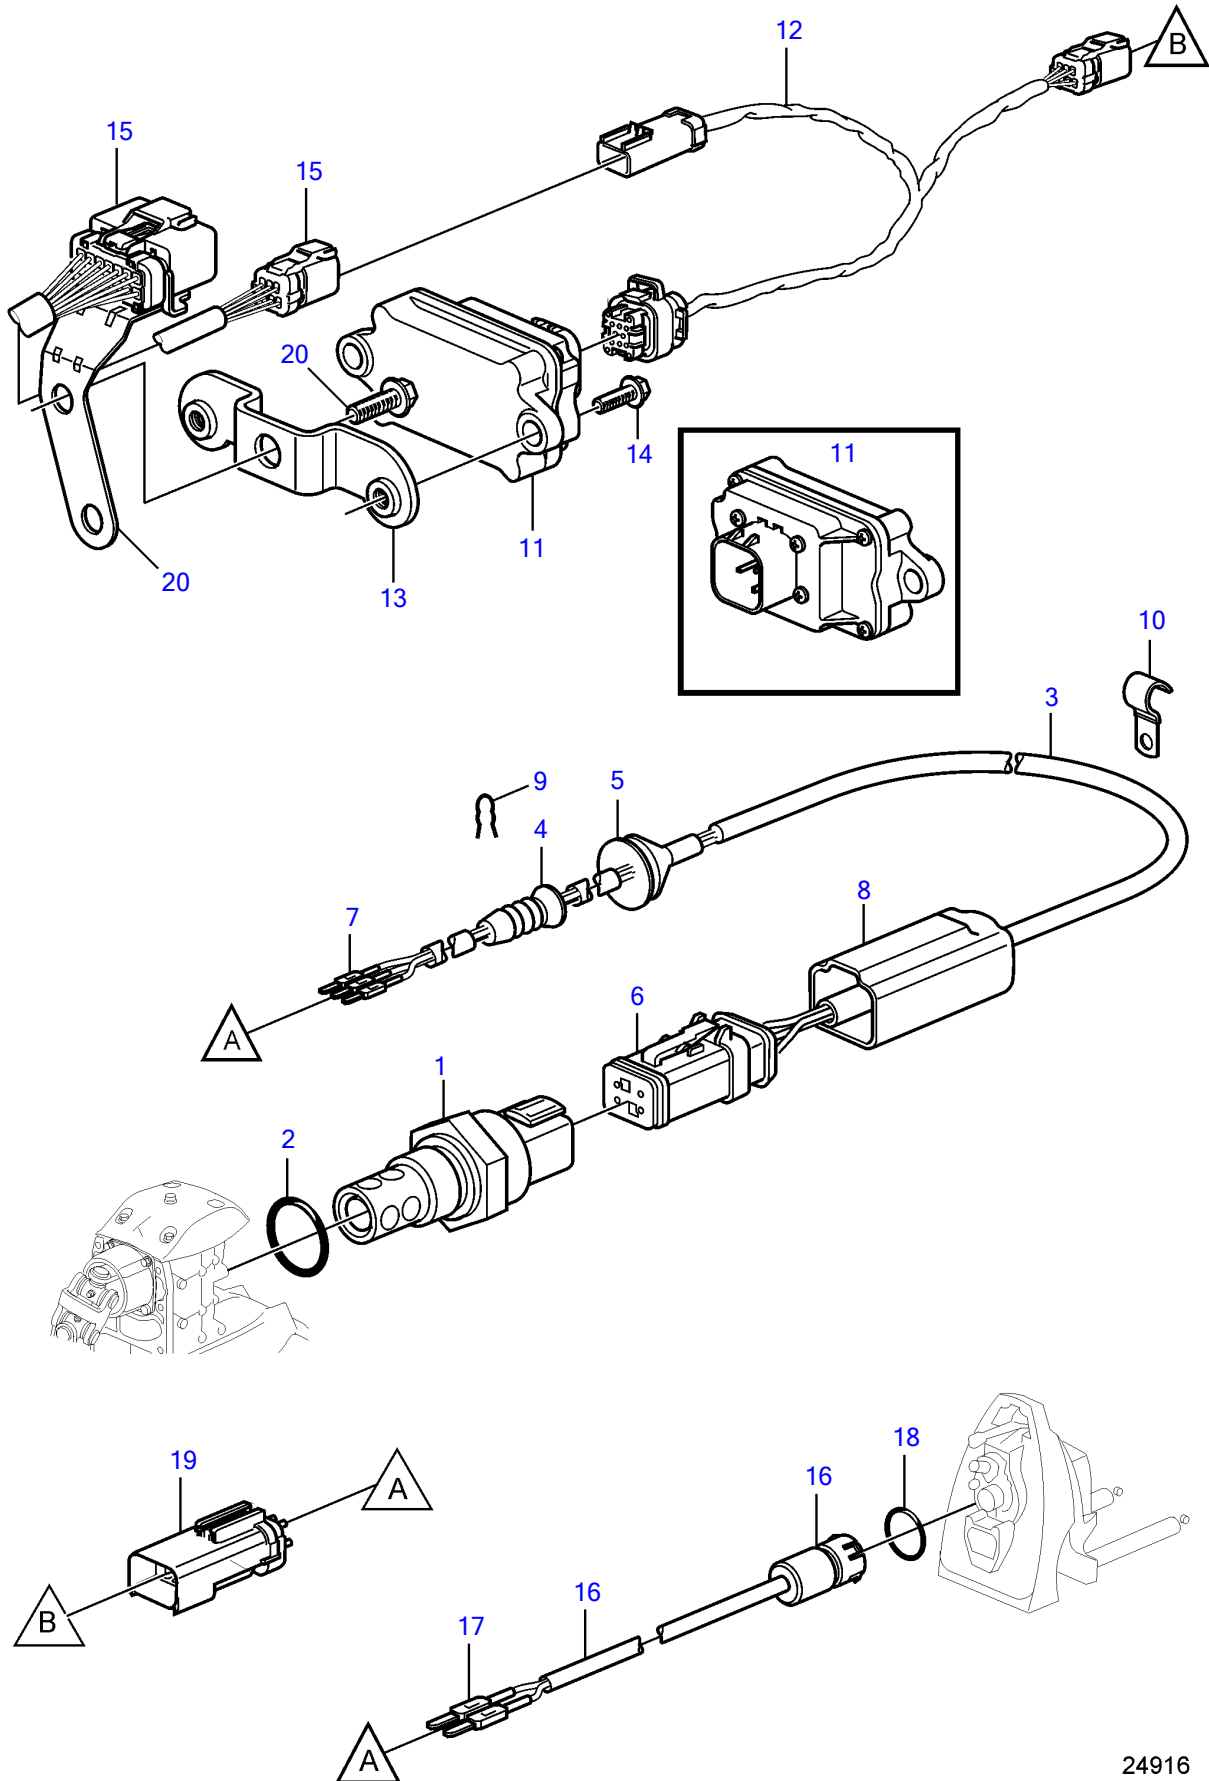

5.7GiC-300-JF, 5.7GXiC-JF

5.7GiC-300-JF, 5.7GXIC-JF

REF	PART NO.	QTY	DESCRIPTION	NOTES
1	21174634	1	Sensor	WID- water in drive oil
2		1	• O-ring	Not sold separately
3	21124251	1	Wiring harness	
4		1	• Plug	Not sold separately
5		1	• Grommet	Not sold separately
6		1	• Connector housing	
		1	• • Seal	Not sold separately
7		3	• Terminal	Not sold separately
8		1	• Boot	Not sold separately
9	3852555	1	Retainer	
10	(21174636)	6	Attaching clamp	Obsolete part
11	21206915	1	Module	
12	21206919	1	Wiring harness	
		3	• Connector housing	Not sold separately
		X	• Terminal	Not sold separately
13	21210873	1	Bracket	
14	946544	2	Flange screw	
15		X	Cable harness, engine	
16	21292836	1	Sensor	WIB - water in bellows
		1	• Housing	Not sold separately
17		2	• Terminal	Not sold separately
18	3852033	1	• O-ring	
19		1	Connector housing	
20		X		See engine catalog, "Engine Harness" section