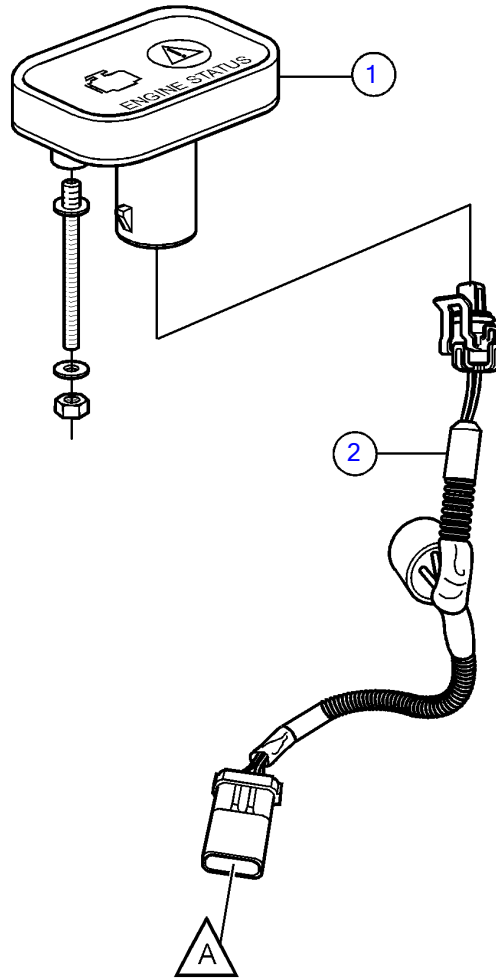

5.7GiC-300-J, 5.7GiC-300-JF, 5.7GXiC-J, 5.7GXiC-JF

25732

5.7GiC-300-J, 5.7GiC-300-JF, 5.7GXIC-J, 5.7GXIC-JF

REF	PART NO.	QTY	DESCRIPTION	NOTES
1	21178775	1	Alarm panel	
		2	• Stud	Not sold separately
		2	• Washer	Not sold separately
		2	• Nut	Not sold separately
2	21178777	1	Wiring harness	
		1	• Alarm	Not sold separately
3	21200148	1	Wiring harness, y	for alarm panel