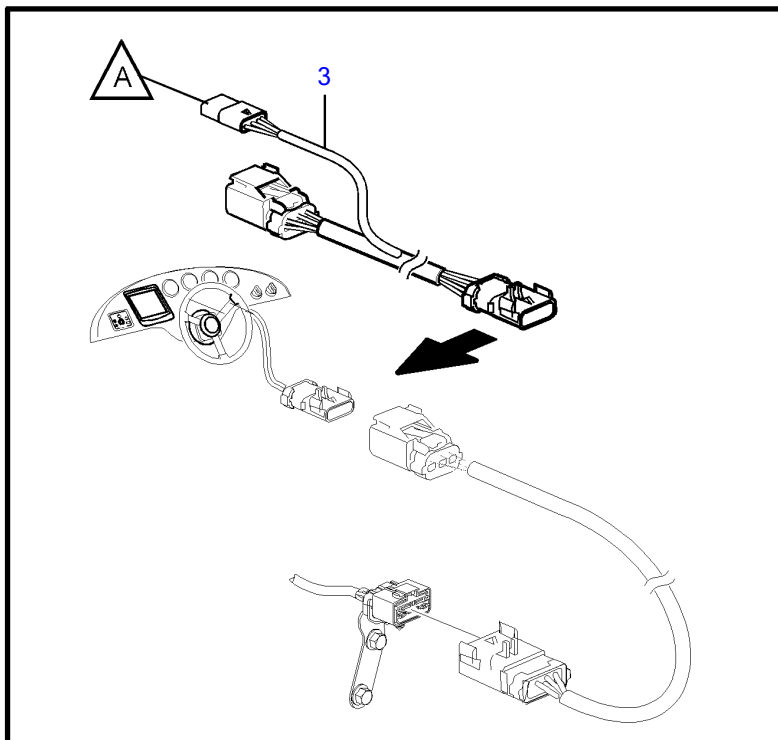

5.7GiC-300-J, 5.7GiC-300-JF, 5.7GXiC-J, 5.7GXiC-JF

25732

5.7GiC-300-J, 5.7GiC-300-JF, 5.7GXIC-J, 5.7GXIC-JF

REF	PART NO.	QTY	DESCRIPTION	NOTES
1	21178775	1	Alarm panel	
		2	• Stud	Not sold separately
		2	• Washer	Not sold separately
		2	• Nut	Not sold separately
2	21178777	1	Wiring harness	
		1	• Alarm	Not sold separately
3	21200148	1	Wiring harness, y	for alarm panel