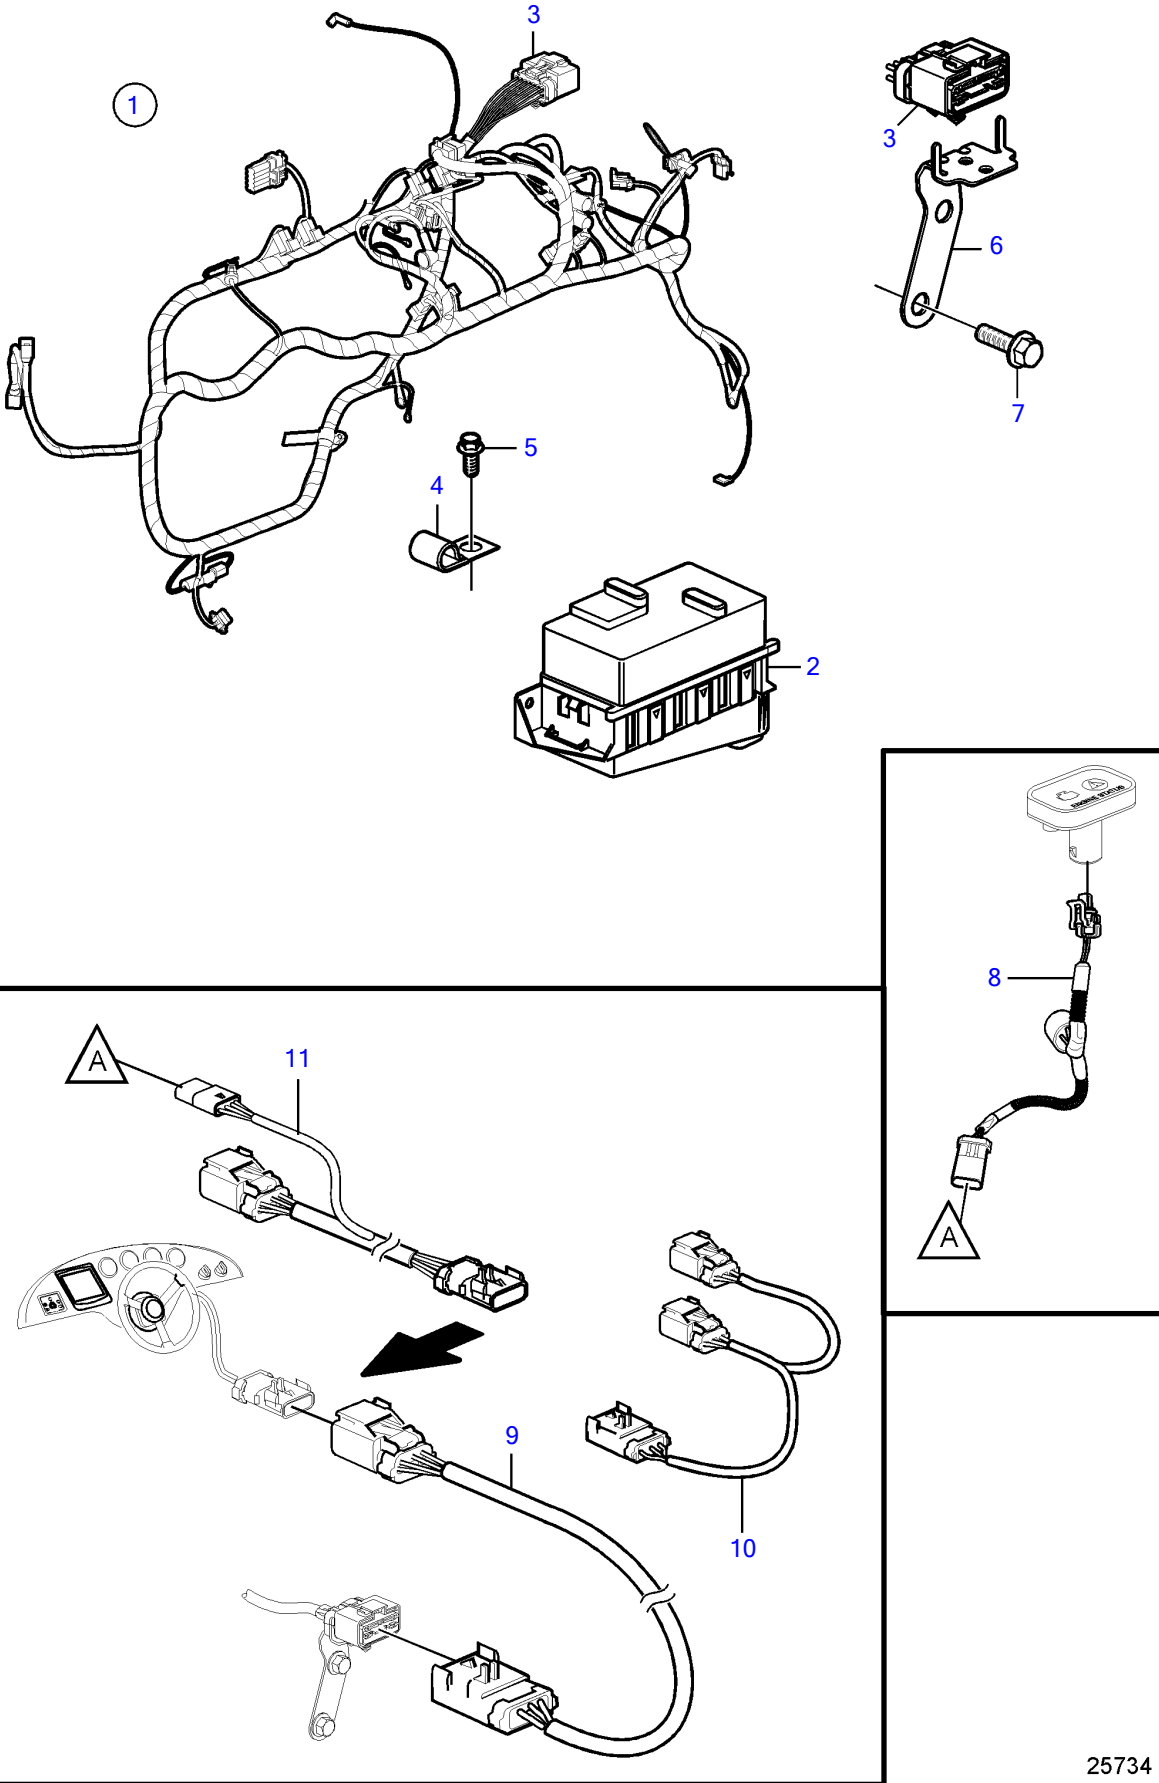

5.7GiC-300-J, 5.7GiC-300-JF, 5.7GXiC-J, 5.7GXiC-JF

25734

5.7GiC-300-J, 5.7GiC-300-JF, 5.7GXIC-J, 5.7GXIC-JF

REF	PART NO.	QTY	DESCRIPTION	NOTES
1	3887792	1	Wiring harness	
2		1	• Fuse box	Not sold separately
3		1	• Connector, 14 pin	Not sold separately
4	(3852146)	2	Clamp, J	Obsolete part, D=.375" (9.5mm)
	3852434	3	Clamp, J	D=.750" (19.0mm)
	3852490	1	Attaching clamp	
5	(3853557)	2	Flange screw	Obsolete part, 3/8" - 16 unc, L=0.75" (19mm)
6	3884234	1	Bracket	
7	(3853557)	2	Flange screw	Obsolete part, 3/8" - 16 unc, L=0.75" (19mm)
8	21178777	1	Wiring harness	
		1	• Alarm	Not sold separately
9	3887227	1	Wiring harness	L=3.0m, 10 ft., replaced by next part number
	21147169	1	Wiring harness	L=3.0m, 10 ft.
	3887228	1	Wiring harness	L=6.0m, 19.7 ft., replaced by next part number
	21147170	1	Wiring harness	L=6.0m, 19.7 ft.
	3887229	1	Wiring harness	L=8.0m, 26.2 ft., replaced by next part number
	21147171	1	Wiring harness	L=8.0m, 26.2 ft.
10	3887733	1	Wiring harness, y	
11	21200148	1	Wiring harness, y	for alarm panel