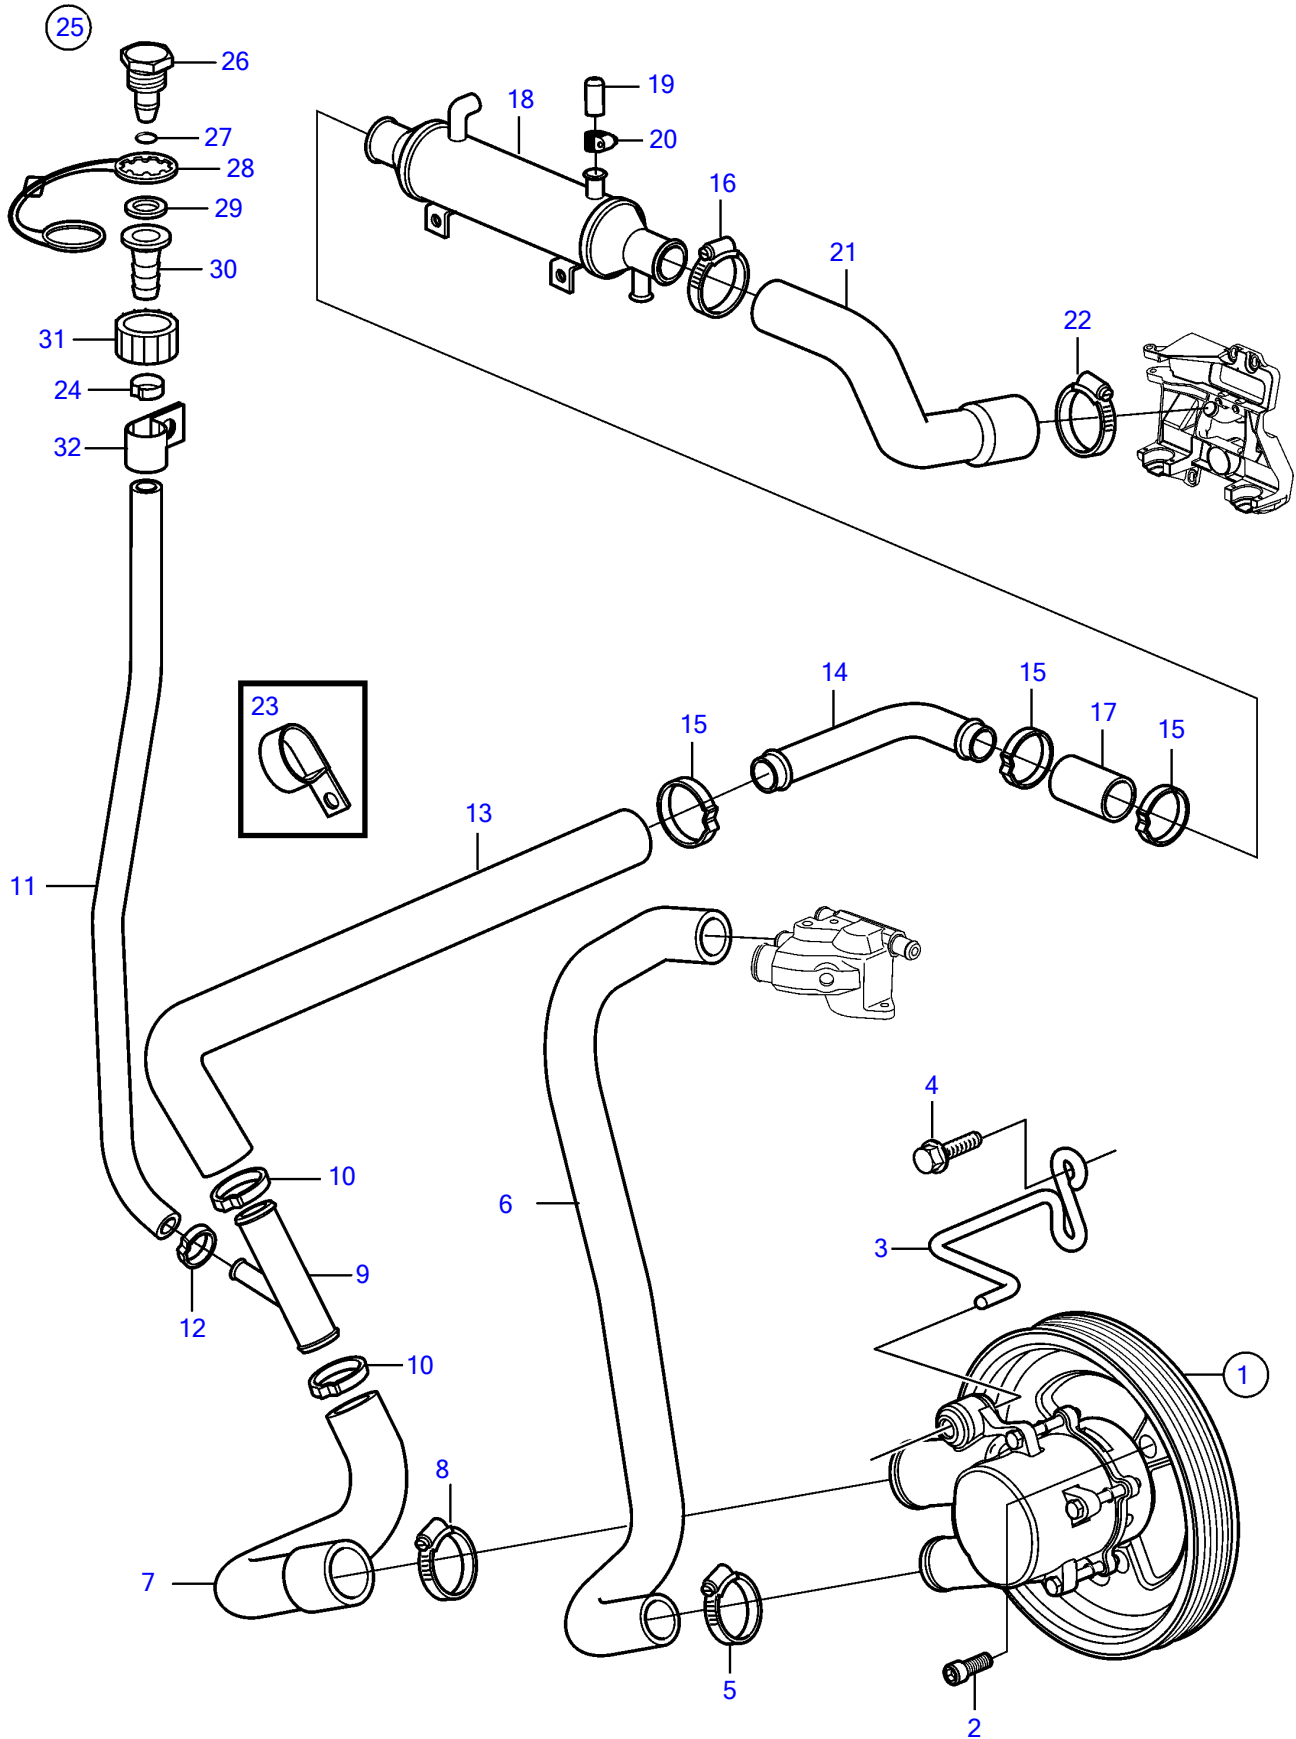

5.7GiC-300-J, 5.7GXIC-J

5.7GiC-300-J, 5.7GXIC-J

REF	PART NO.	QTY	DESCRIPTION	NOTES
1	3812519	1	Pump	replaced by next part number
	21212799	1	Pump	
	3842786	1	• Impeller kit	Replaced by 21213664, See "Seawater Pump Parts"
2	3857939	3	Screw	
3	3812240	1	Bracket	
4	3860163	2	Flange screw	
5	3863441	1	Hose clamp	
6	3817817	1	Hose	
7	3817822	1	Hose	
8	3863440	1	Hose clamp	
9	3862699	1	T-pipe	
10	982645	2	Clamp	
11	3862901	1	Hose	
12	983168	1	Hose clamp	
13	21110092	1	Hose	
14	3594839	1	Tube	
15	982645	3	Clamp	
16	3863444	1	Hose clamp	
17	3594841	1	Hose	
18	3862629	1	Oil cooler	
19	3856766	1	Cardboard tube	
20	3860413	1	Hose clamp	
21	3817579	1	Hose	
22	3812302	1	Hose clamp	
23	3853312	1	Clamp	
24	983146	1	Clamp	
25	3807440	1	Connector	
26		1	• Cap	Not sold separately
27	942978	1	• O-ring	
28	3862082	1	• Retainer	
29	3807664	1	• Washer	
30		1	• Connector	Not sold separately
31		1	• Connector	Not sold separately
32	3862891	1	Attaching clamp	