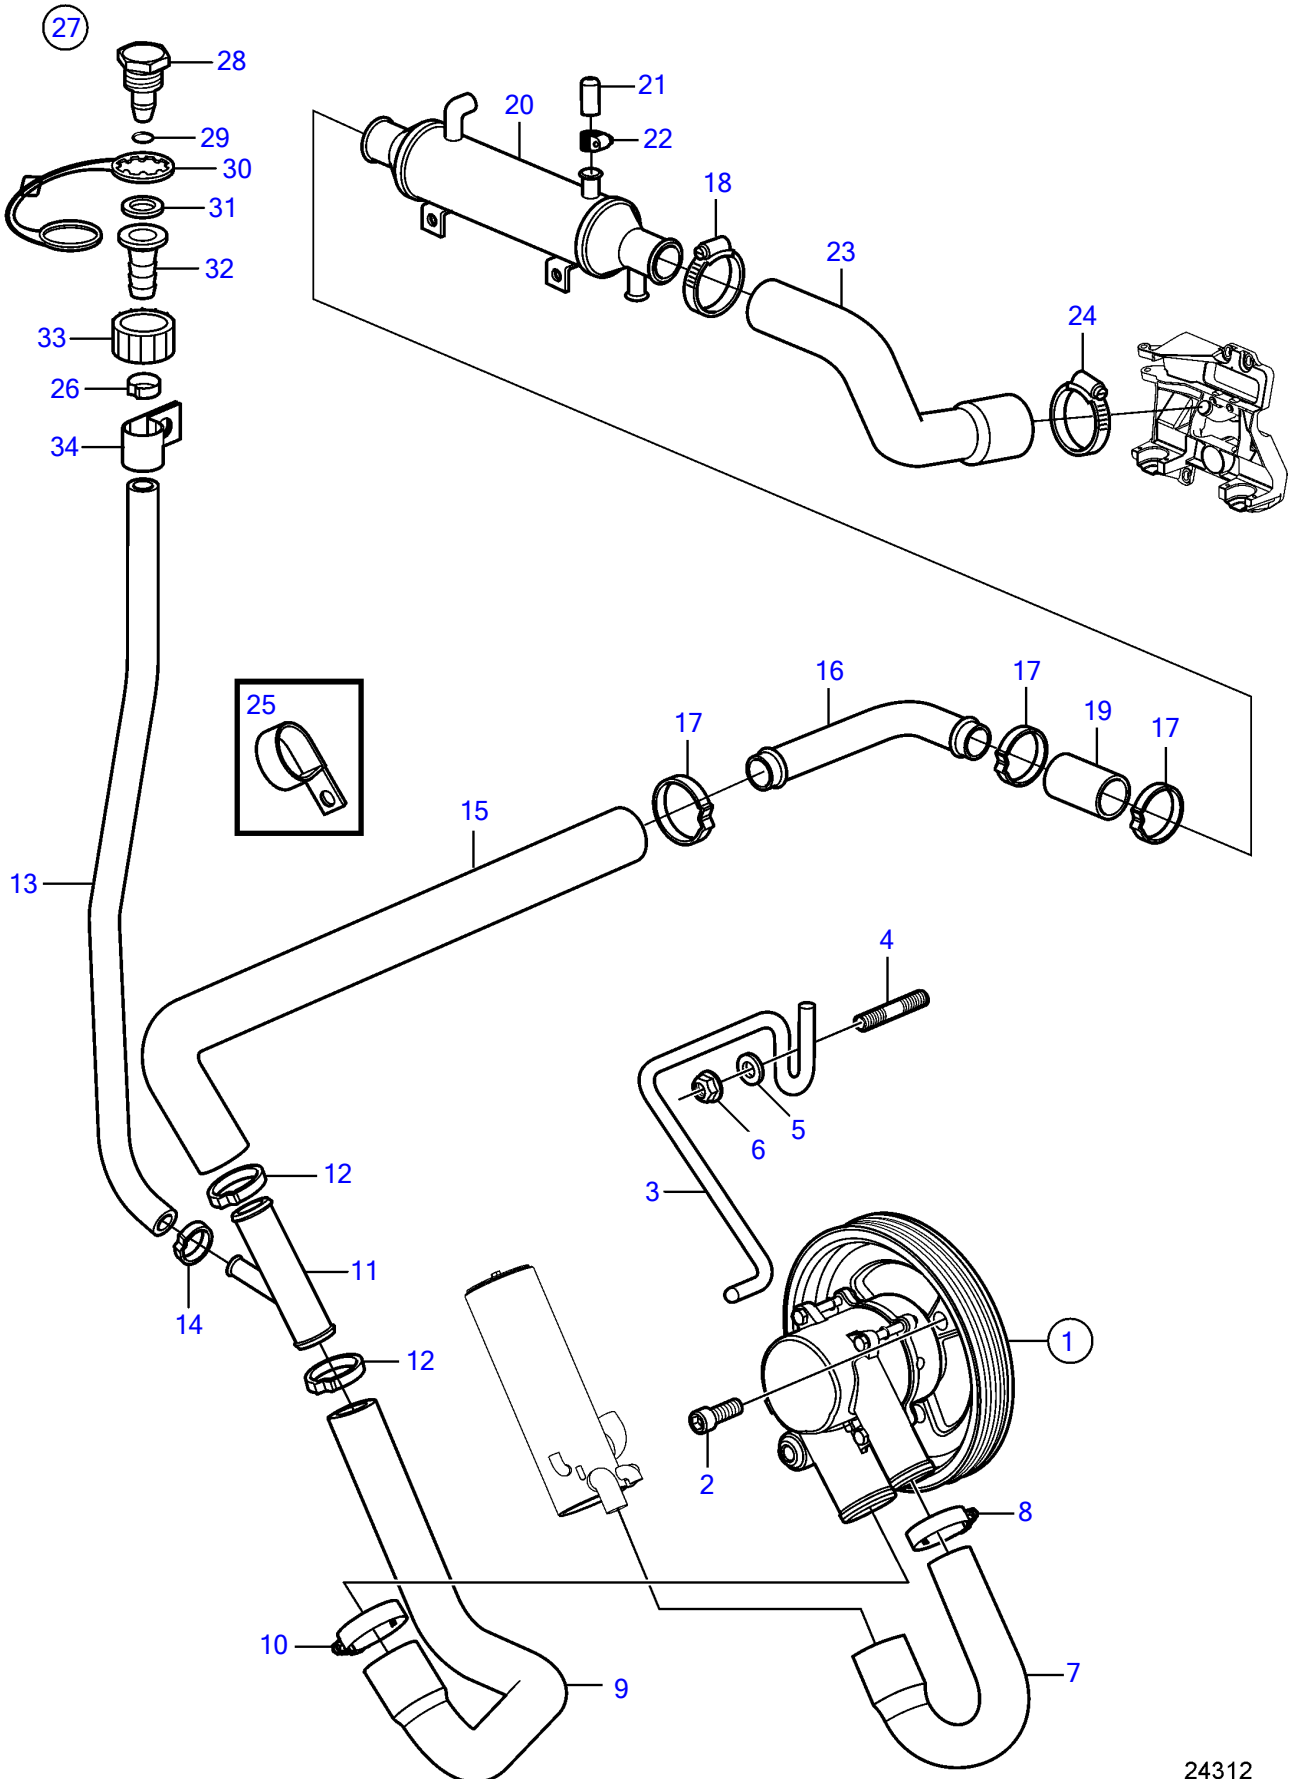

5.7GiC-300-JF, 5.7GXiC-JF

5.7GiC-300-JF, 5.7GXIC-JF

REF	PART NO.	QTY	DESCRIPTION	NOTES
1	3812519	1	Pump	replaced by next part number
	21212799	1	Pump	
	3842786	1	• Impeller kit	Replaced by 21213664, See "Seawater Pump Parts"
2	3857939	3	Screw	
3	3817688	1	Bracket	
4	941814	2	Stud	
5	980933	1	Washer	
6	3857181	2	Flange lock nut	
7	3817818	1	Hose	
8	3863441	1	Hose clamp	
9	3817823	1	Hose	
10	3863440	1	Hose clamp	
11	3862699	1	T-pipe	
12	982645	2	Clamp	
13	3862901	1	Hose	
14	983168	1	Hose clamp	
15	21110092	1	Hose	
16	3594839	1	Tube	
17	982645	3	Clamp	
18	3863444	1	Hose clamp	
19	3594841	1	Hose	
20	3862629	1	Oil cooler	
21	3856766	1	Cardboard tube	
22	3860413	1	Hose clamp	
23	3817579	1	Hose	
24	3812302	1	Hose clamp	
25	3853312	1	Clamp	
26	983146	1	Clamp	
27	3807440	1	Connector	
28		1	• Cap	Not sold separately
29	942978	1	• O-ring	
30	3862082	1	• Retainer	
31	3807664	1	• Washer	
32		1	• Connector	Not sold separately
33		1	• Connector	Not sold separately
34	3862891	1	Attaching clamp	