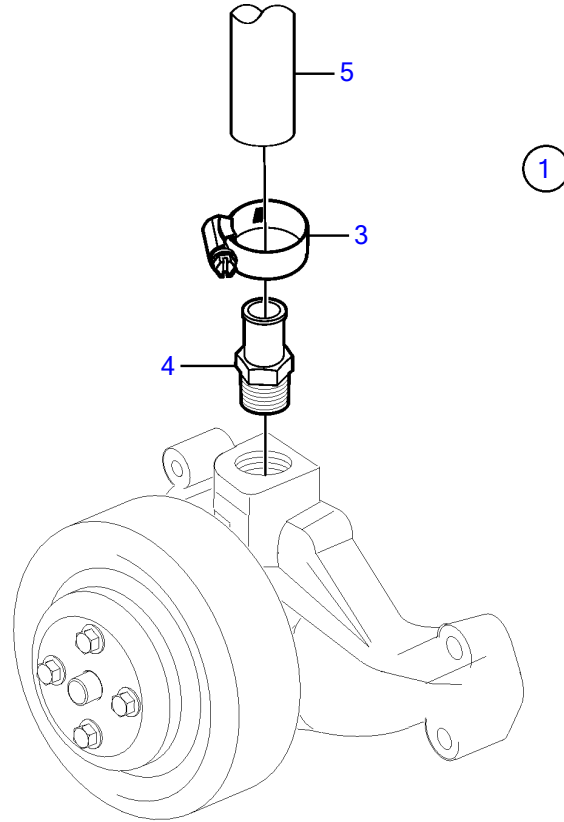

5.7GiC-300-J, 5.7GXIC-J

5.7GiC-300-J, 5.7GXIC-J

REF	PART NO.	QTY	DESCRIPTION	NOTES
1	40005449	1	Kit	Kit has other parts that are not used on this engine
2	40005443	1	• Nipple	
3	3863439	2	• Hose clamp	
4	3818035	1	• Fitting	
5		X	Hose, heater	Hose not supplied with kit.