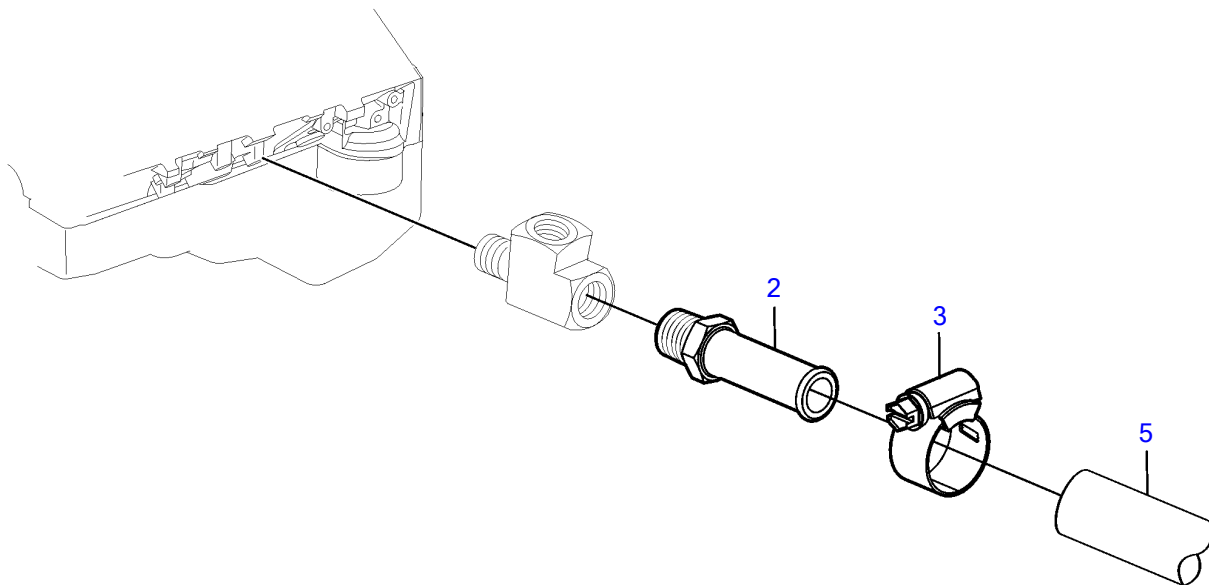

5.7GiC-300-J, 5.7GXIC-J

5.7GiC-300-J, 5.7GXIC-J

REF	PART NO.	QTY	DESCRIPTION	NOTES
1	40005449	1	Kit	Kit has other parts that are not used on this engine
2	40005443	1	• Nipple	
3	3863439	2	• Hose clamp	
4	3818035	1	• Fitting	
5		X	Hose, heater	Hose not supplied with kit.