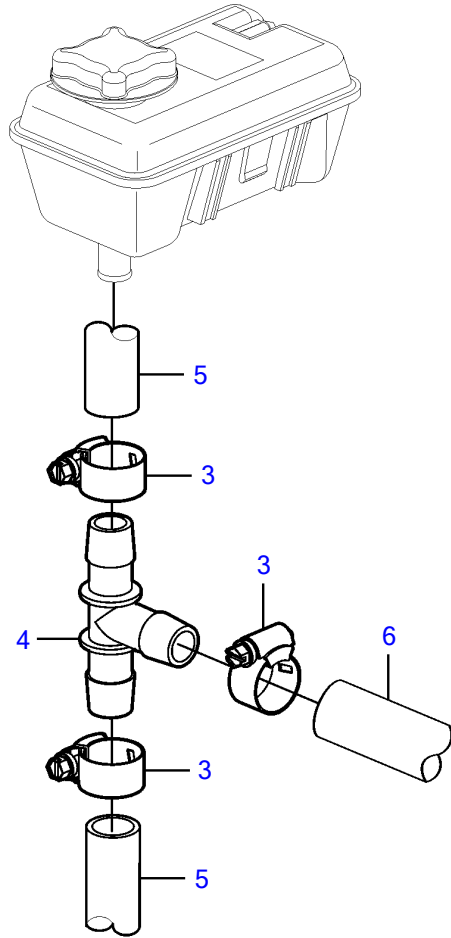

5.7GiC-300-JF, 5.7GXiC-JF

5.7GiC-300-JF, 5.7GXIC-JF

REF	PART NO.	QTY	DESCRIPTION	NOTES
1	40005450	1	Kit	Kit has other parts that are not used on this engine
2	40005443	1	• Nipple	
3	3863439	4	• Hose clamp	
4	3860613	1	• T-nipple	
5		X	Hose, expansion tank	Cut
6		X	Hose, heater	Hose not supplied with kit.