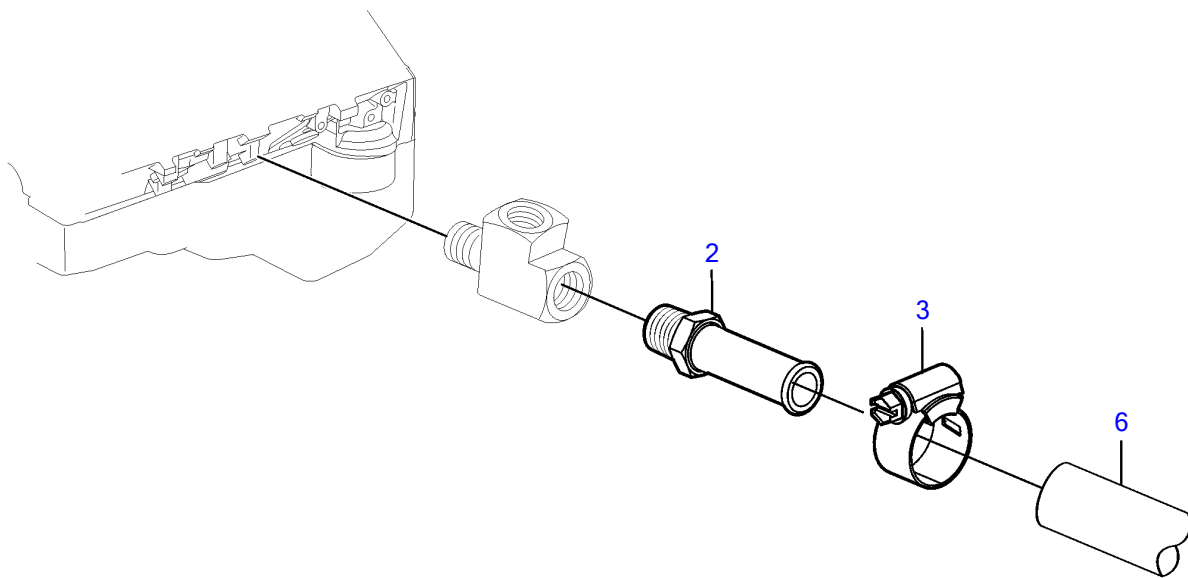

5.7GiC-300-JF, 5.7GXiC-JF

5.7GiC-300-JF, 5.7GXIC-JF

REF	PART NO.	QTY	DESCRIPTION	NOTES
1	40005450	1	Kit	Kit has other parts that are not used on this engine
2	40005443	1	• Nipple	
3	3863439	4	• Hose clamp	
4	3860613	1	• T-nipple	
5		X	Hose, expansion tank	Cut
6		X	Hose, heater	Hose not supplied with kit.