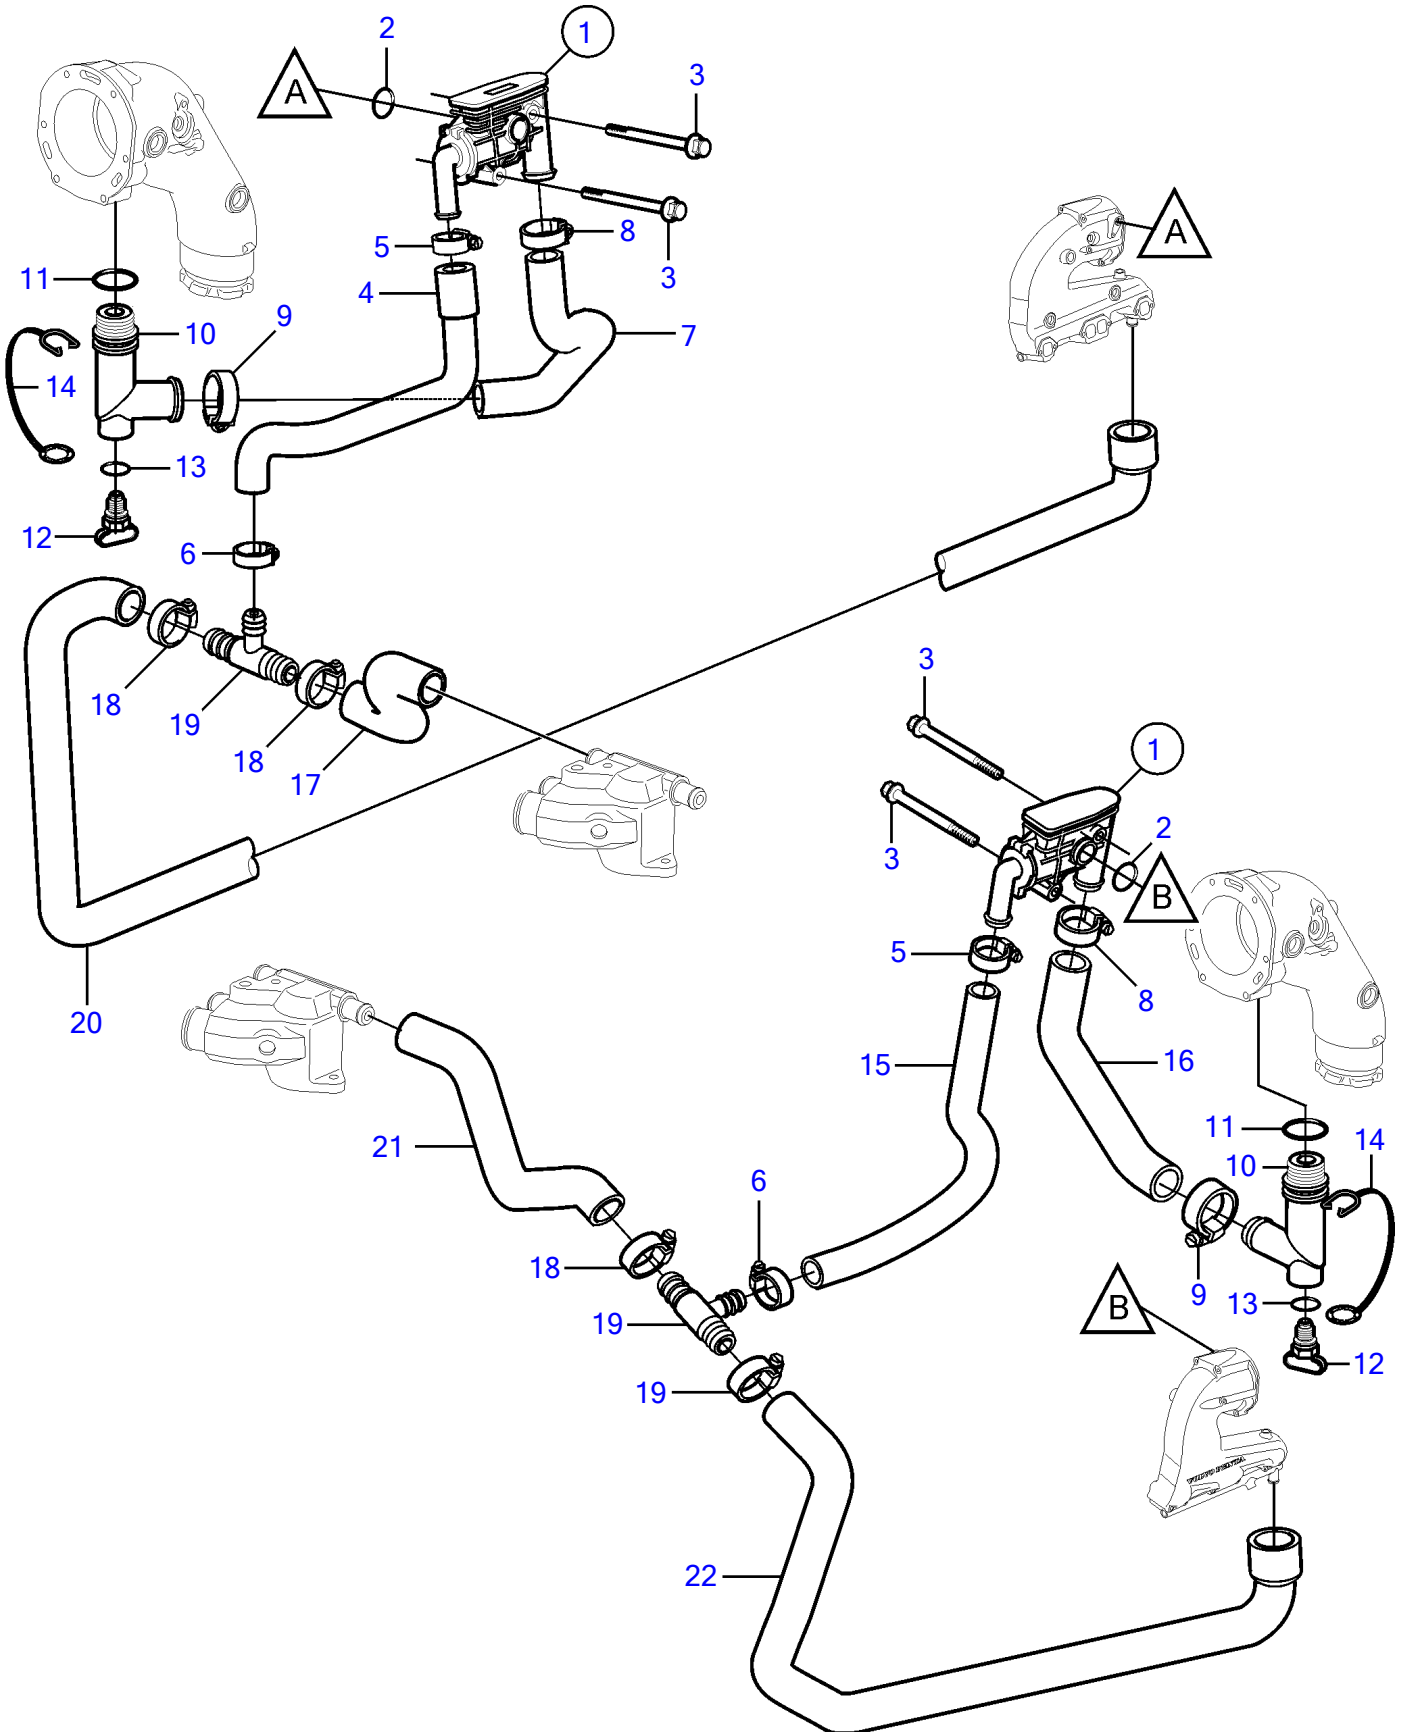

5.7GiC-300-J, 5.7GXIC-J

5.7GiC-300-J, 5.7GXIC-J

REF	PART NO.	QTY	DESCRIPTION	NOTES
1	40005486	1	Thermostat housing	Starboard
	40005487	1	Thermostat housing	Port
		1	• Thermostat	Not sold separately
		1	• Fitting	Not sold separately
		1	• Spring	Not sold separately
		1	• Elbow	Not sold separately
		1	• O-ring	Not sold separately
		1	• Screw	Not sold separately
2		2	O-ring	See "Exhaust" page
3	965177	4	Flange screw	
4	21131550	1	Hose	standard exhaust height
	21131583	1	Hose	Exhaust with high rise manifold
5	3853794	2	Hose clamp	
6	3853794	2	Hose clamp	
7	3594911	1	Hose	
8	3863439	2	Hose clamp	
9	3863439	2	Hose clamp	
10	21115770	2	Adapter	
11		2	• O-ring	Not sold separately
12	21114522	2	Drain plug	
	3849500	2	• Plug	Replaced by 21114522, Not sold separately
13	976970	2	• O-ring	
14	3849892	2	• Retainer	
15	21106517	1	Hose	standard exhaust height
		1		Exhaust with high rise manifold
16	21107967	1	Hose	
17	21106502	1	Hose	
18	3863439	4	Hose clamp	
19	3595495	2	Adapter	
20	21106504	1	Hose	
21	21106506	1	Hose	
22	21106508	1	Hose	