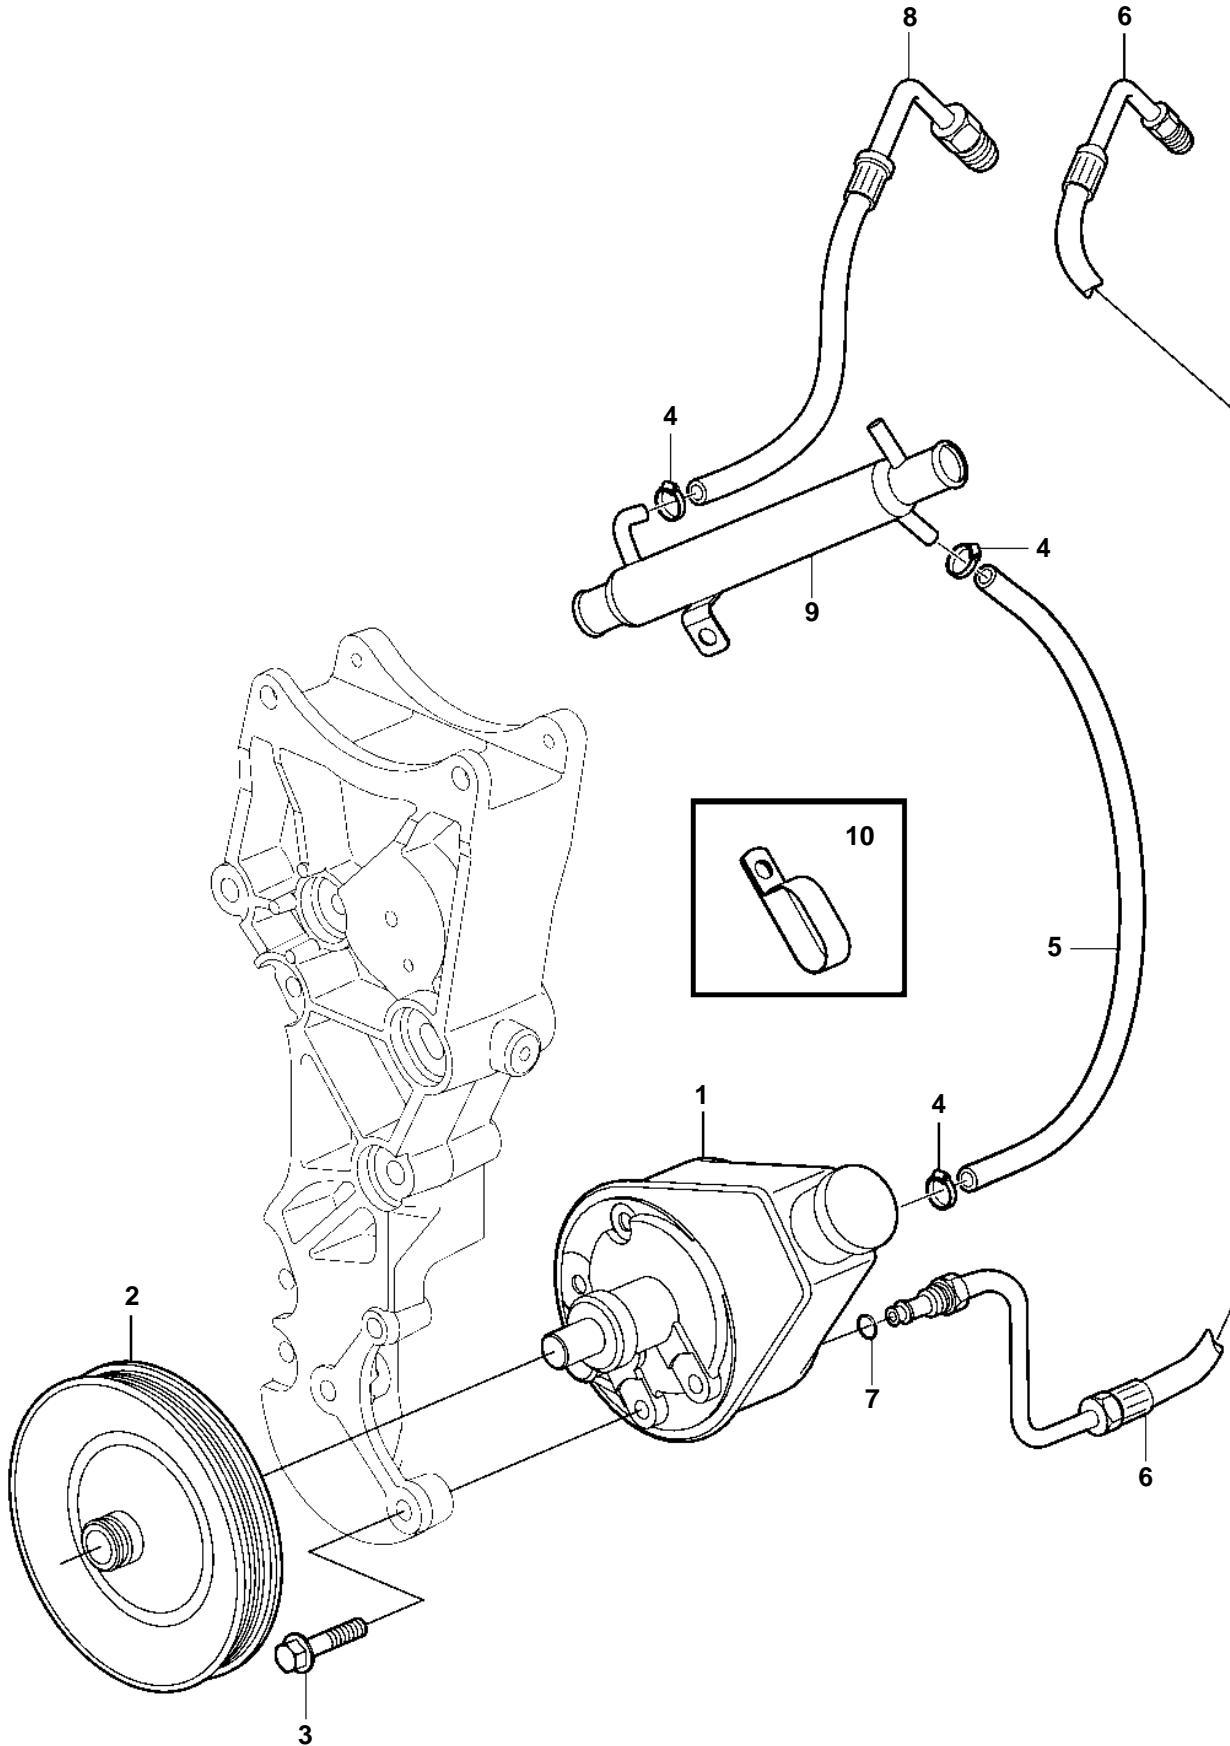

5.7Gi-E, 5.7Gi-EF, 5.7GXi-F, 5.7GXi-FF, 5.7OSi-D, 5.7OSi-DF, 5.7OSXi-D, 5.7OSXi-DF

5.7Gi-E, 5.7Gi-EF, 5.7GXl-F, 5.7GXl-FF, 5.7OSi-D, 5.7OSi-DF, 5.7OSXi-D, 5.7OSXi-DF

REF	PART NO.	QTY	DESCRIPTION	NOTES
1	3850491	1	Steering pump	
2	3862700	1	Pulley	
3	946752	1	Flange screw	M10x35mm
	965220	2	Flange screw	M10x45mm
4	982663	3	Hose clamp	
5	3852839	1	Hose	
6	3863147	1	Hose	
7	3852497	1	O-ring	
8	3863148	1	Hose	
9	3862629	1	Oil cooler	
10		1	Clamp	