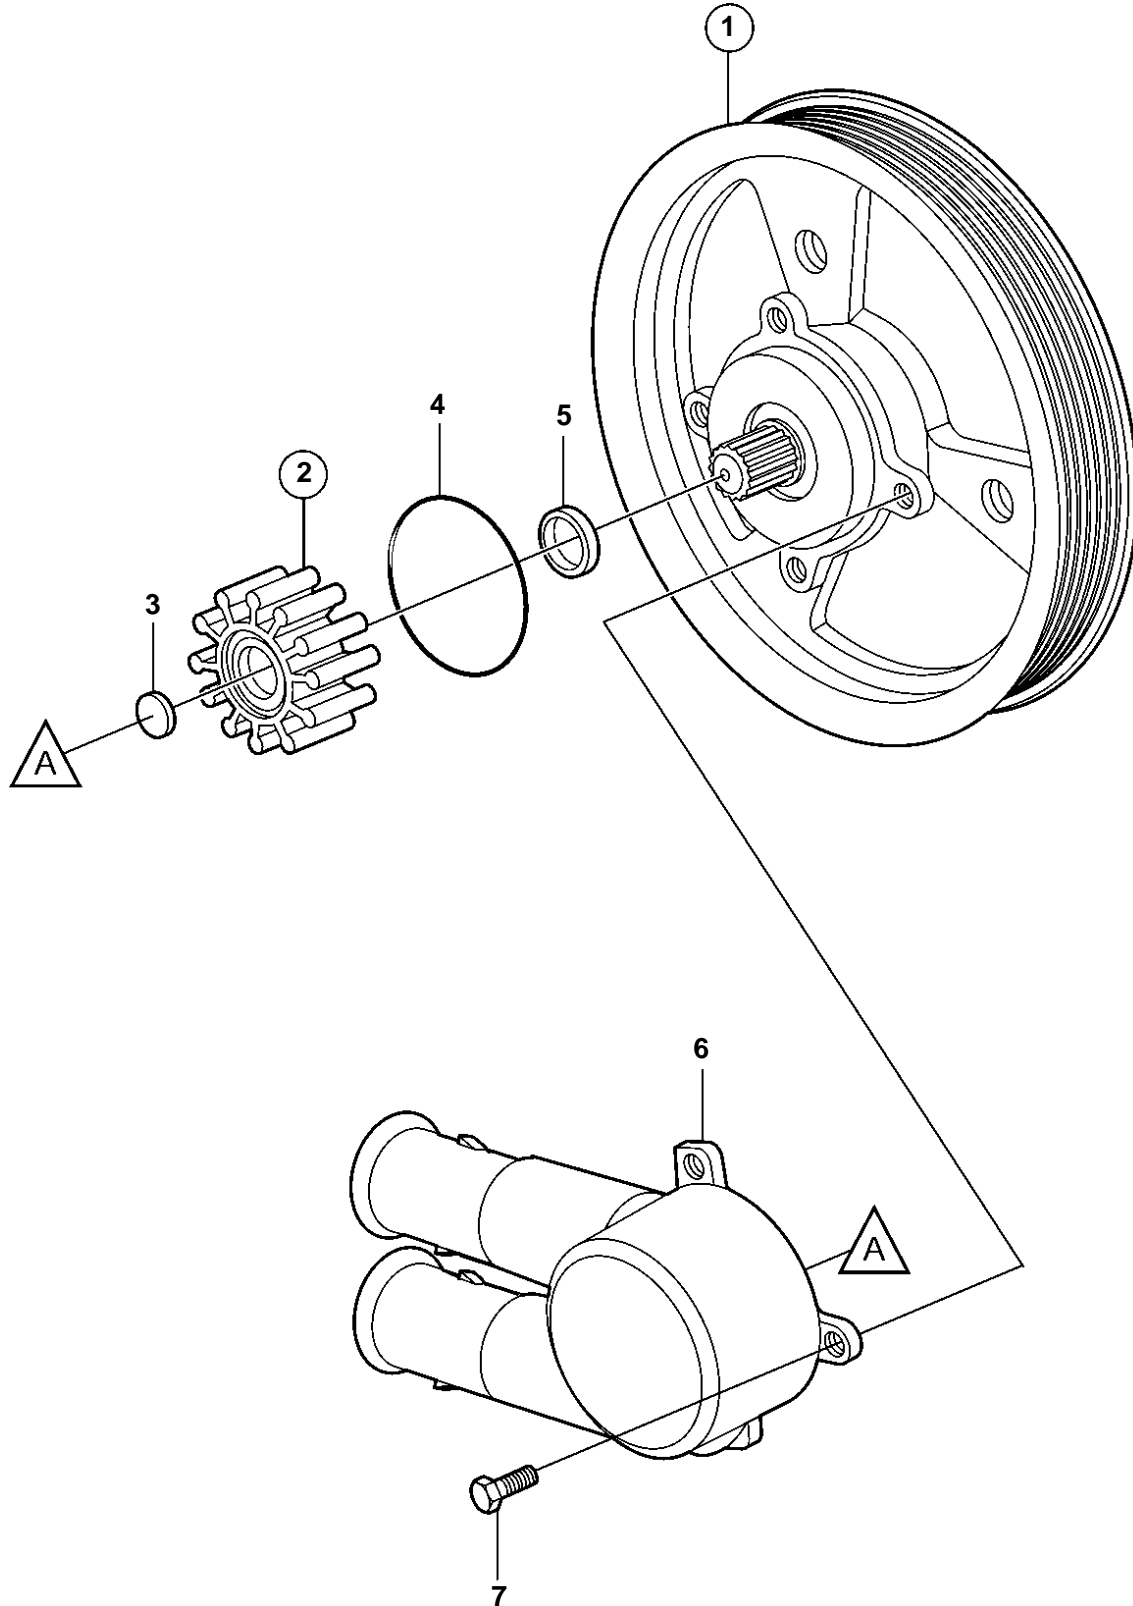

5.7Gi-E, 5.7Gi-EF, 5.7GiL-E, 5.7GXi-F, 5.7GXil-F, 5.7OSi-D, 5.7OSi-DF, 5.7OSXi-D, 5.7OSXi-DF

5.7Gi-E, 5.7Gi-EF, 5.7Giil-E, 5.7GXi-F, 5.7GXil-F, 5.7OSi-D, 5.7OSi-DF, 5.7OSXi-D, 5.7OSXi-DF

REF	PART NO.	QTY	DESCRIPTION	SEE SEC.	NOTES
1	3862482	1	Pump		Earlier prod.
	3812693	1	Pump		LATER PROD
2	3862567	1	· Kit		
			· Bulletin P-26-6-2	P-26-6-2-EN	Impeller kits, Gas, to 2005
3	827019	1	· · Washer		
4	3858938	1	· · O-ring		
5	827247	1	· Sealing ring		
6	3858115	1	· Housing		
7	3587445	4	· Screw		