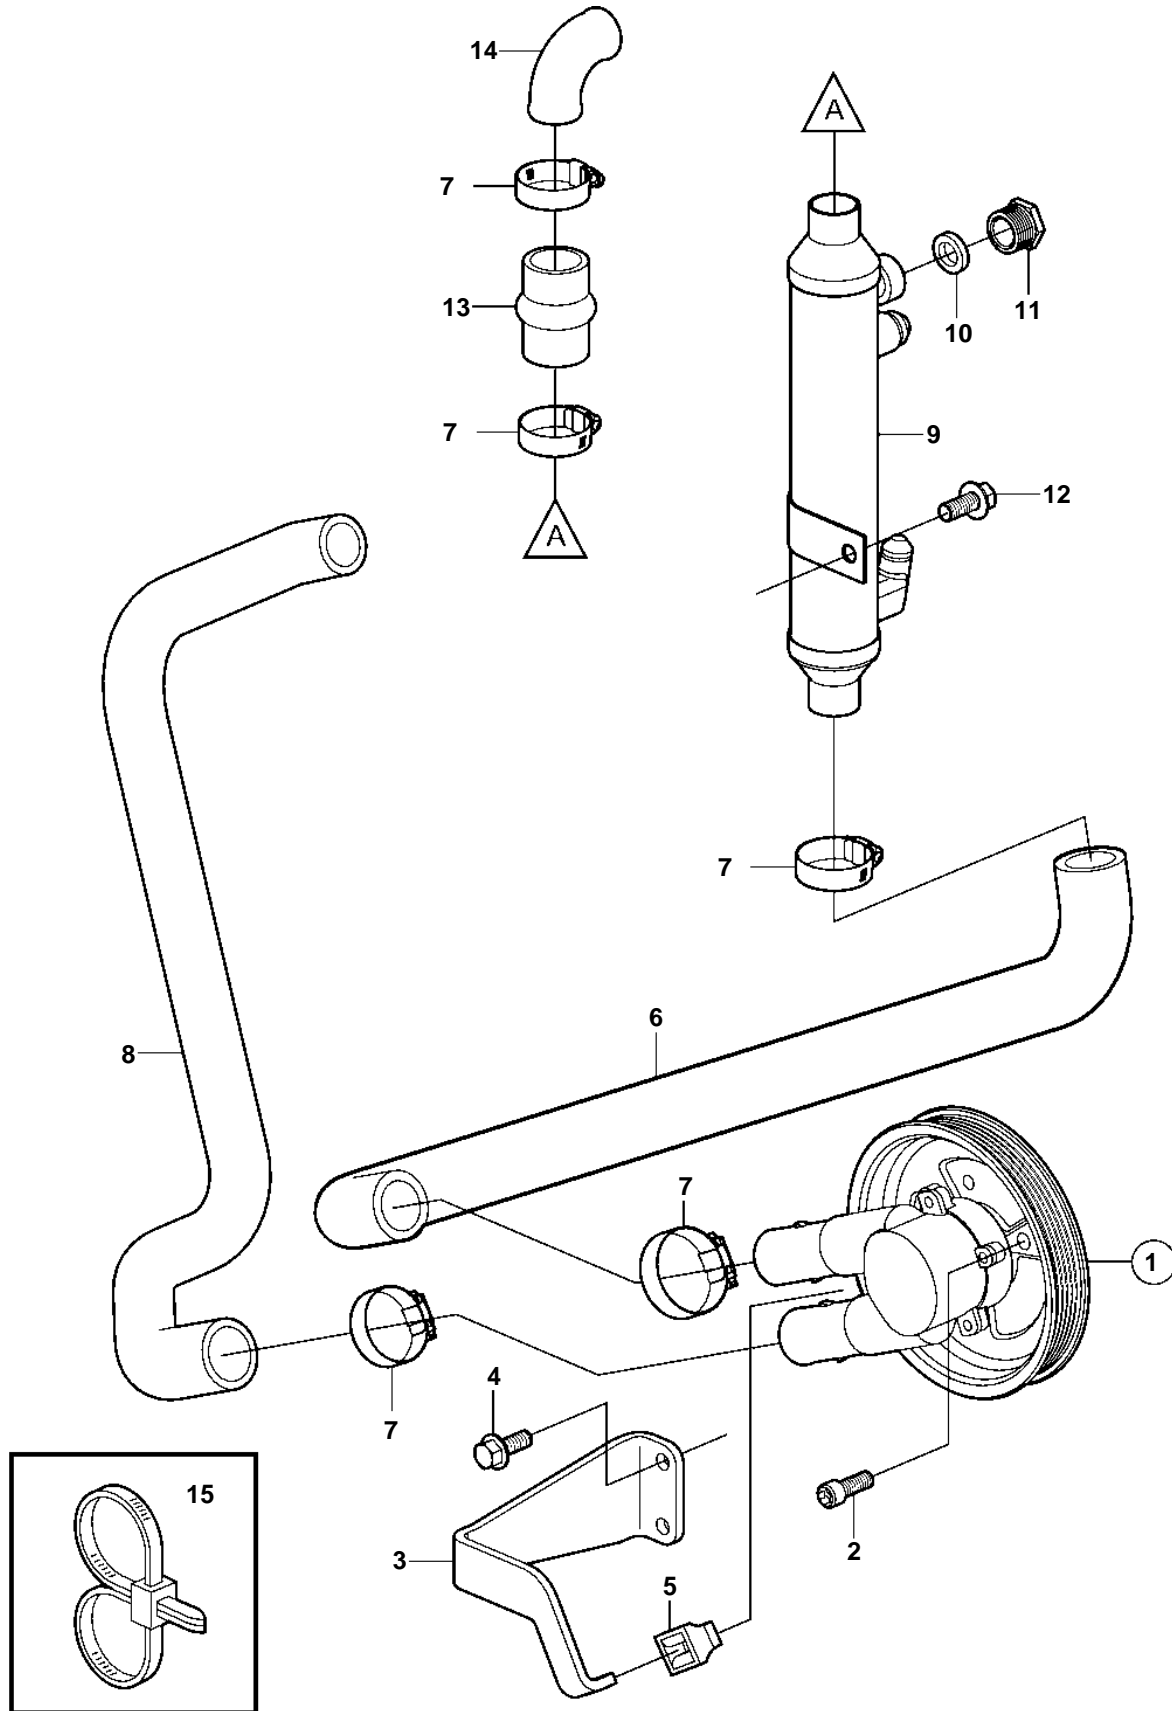

5.7GiI-E, 5.7GXii-F

5.7Giil-E, 5.7GXil-F

REF	PART NO.	QTY	DESCRIPTION	SEE SEC.	NOTES
1	3862482	1	Pump	6574	
2	3857939	3	Screw		
3	3858241	1	Stay		
4	3860163	2	Screw		
5	3857954	1	Stop lug		
6	3861400	1	Hose		Sea water cooling
	3861569	1	Hose		FRESH WATER COOLING
7	3863440	5	Hose clamp		
8	3862538	1	Hose		
9	3863273	1	Oil cooler		
10	3862079	1	· Gasket		
11	3862656	1	· Cardboard tube		
12	3853389	1	Screw		
13	3860021	1	Hose		
14		1	Riser		
15	3850115	1	Retainer		