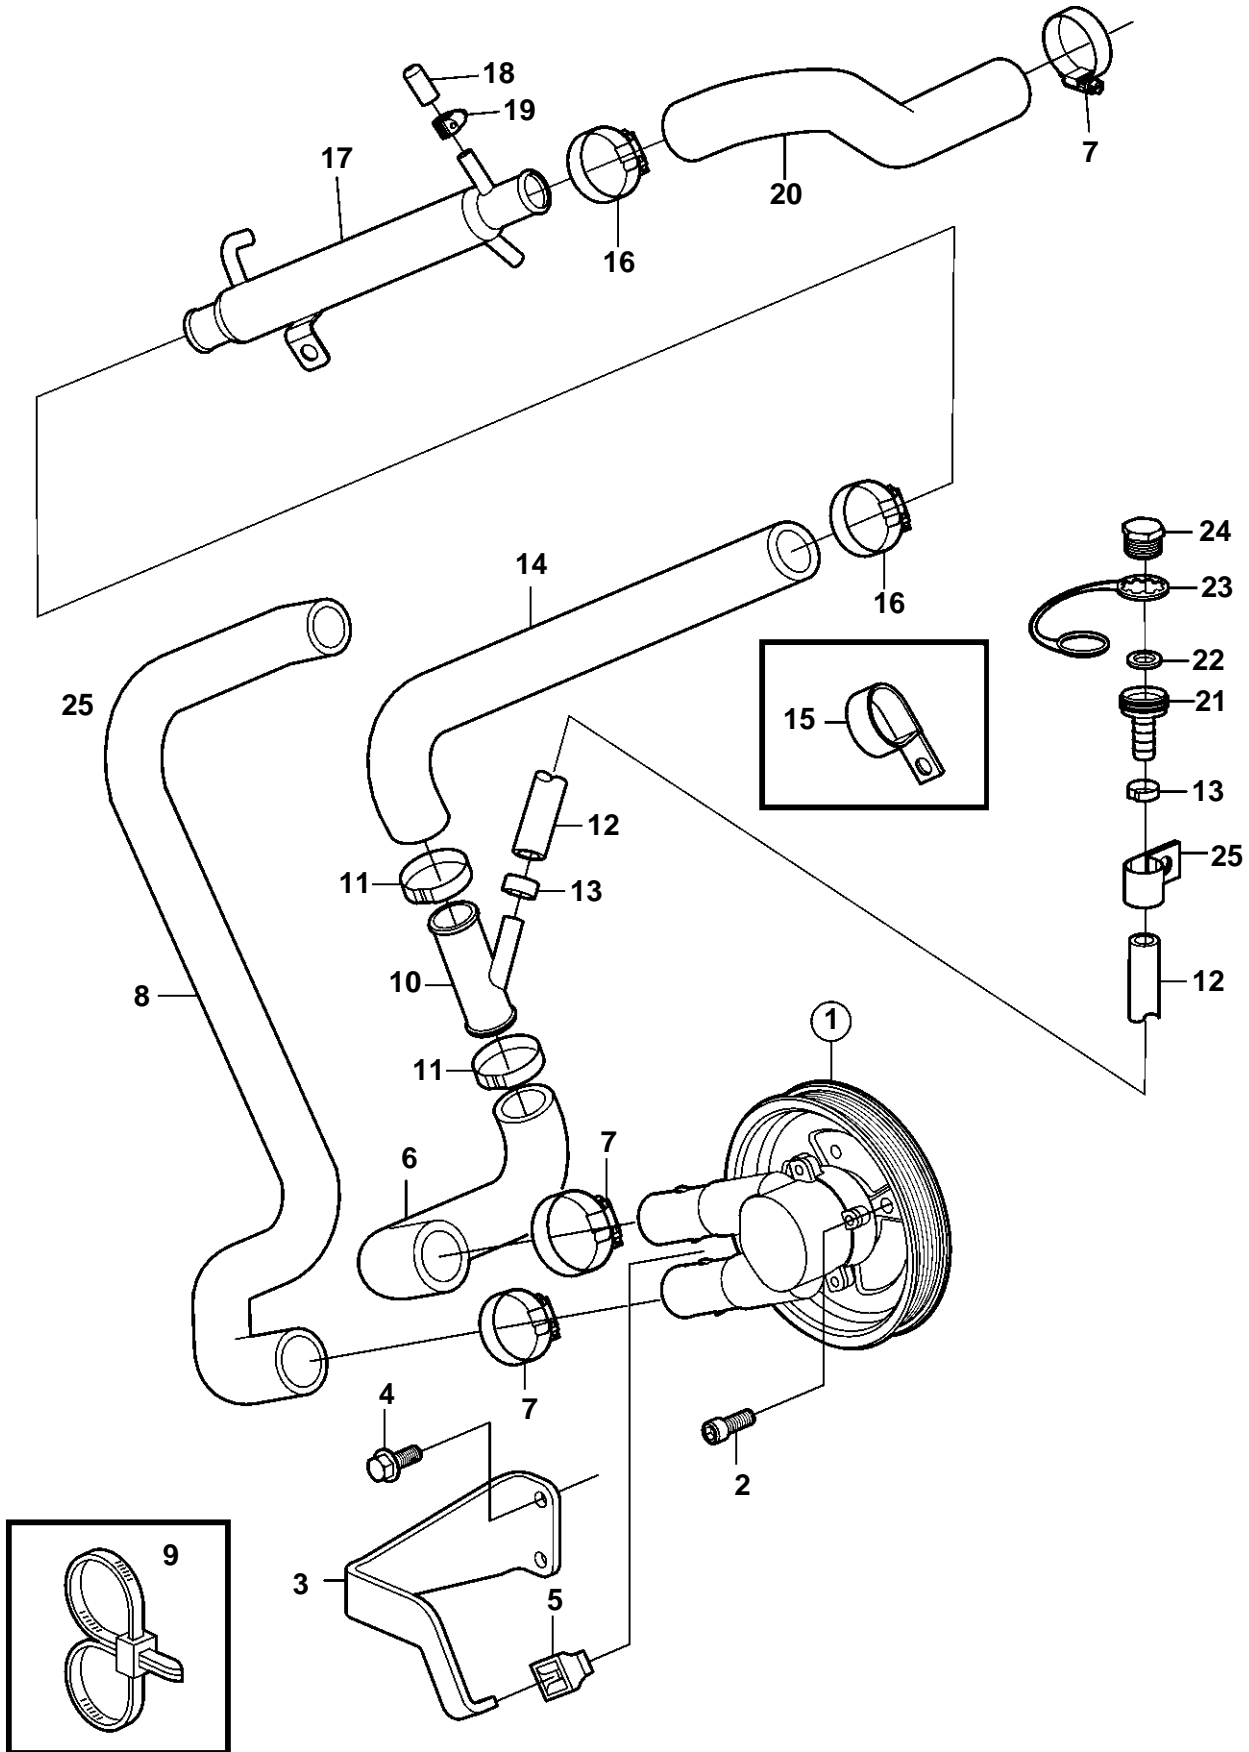

5.7Gi-E, 5.7GXl-F, 5.7OSi-D, 5.7OSXi-D

19930

5.7Gi-E, 5.7GXi-F, 5.7OSi-D, 5.7OSXi-D

REF	PART NO.	QTY	DESCRIPTION	SEE SEC.
1	3862482	1	Pump	6574
2	3857939	3	Screw	
3	3858241	1	Stay	
4	3853266	2	Screw	
5	3857954	1	Stop lug	
6	3862542	1	Hose	
7	3863440	3	Hose clamp	
8	3862538	1	Hose	
9	3850115	1	Retainer	
10	3862699	2	T-pipe	
11	982645	2	Clamp	
12	3862901	1	Hose	
13	983146	2	Clamp	
14	3862543	1	Hose	
15	3853312	1	Clamp	
16	3863444	2	Hose clamp	
17	3862629	1	Oil cooler	
18	3856766	1	Cardboard tube	
19	3860413	1	Hose clamp	
20	3861567	1	Hose	
21	3862902	1	Flushing connection	
22	3862079	1	Gasket	
23	3862082	1	Retainer	
24	3862656	1	Cardboard tube	
25	3862891	1	Attaching clamp	