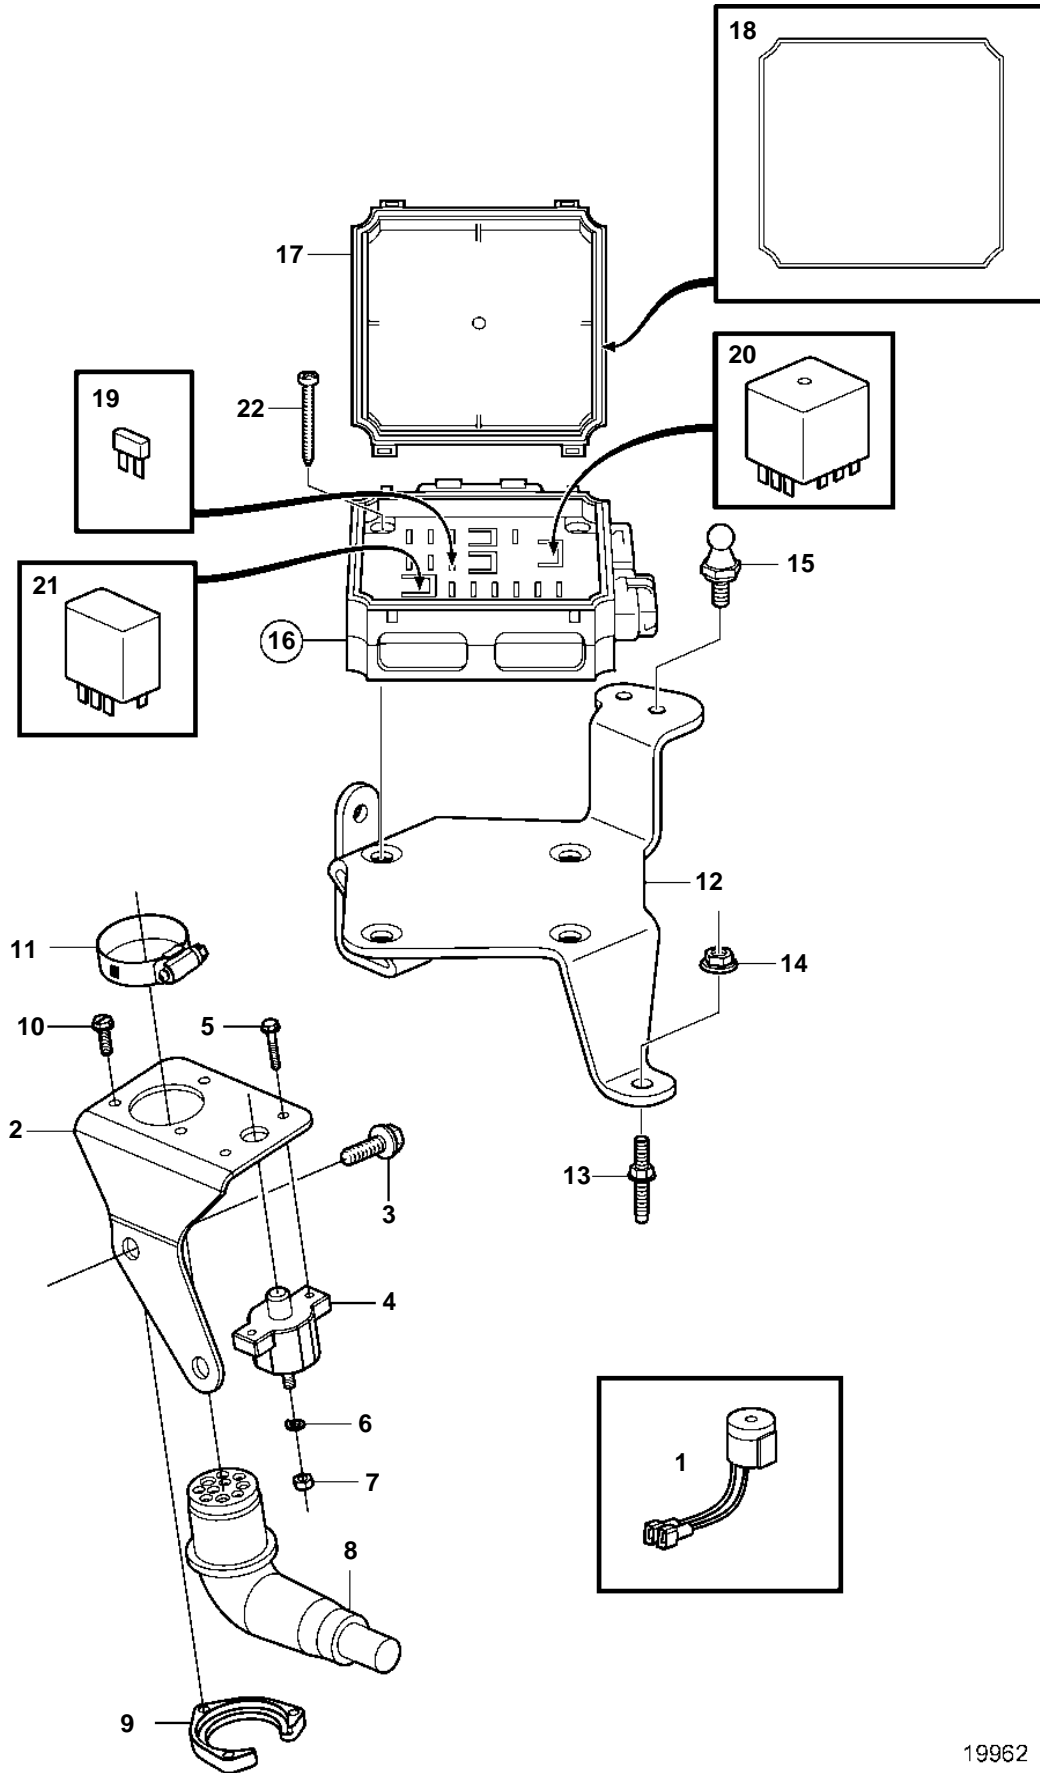

5.7Gi-E, 5.7Gi-EF, 5.7GXi-F, 5.7GXi-FF, 5.7OSi-D, 5.7OSi-DF, 5.7OSXi-D, 5.7OSXi-DF

19962

5.7Gi-E, 5.7Gi-EF, 5.7GXl-F, 5.7GXl-FF, 5.7OSi-D, 5.7OSi-DF, 5.7OSXi-D, 5.7OSXi-DF

REF	PART NO.	QTY	DESCRIPTION	SEE SEC.	NOTES
1	3863454	1	Alarm		Mounted at the helm.
2	3862583	1	Bracket		
3	3853557	2	Screw		
4	3854164	1	Automatic fuse		
5	3853620	2	Hexagon screw		
6	3852001	2	Spring washer		
7	3852064	2	Nut		
8	3863226	1	Wiring harness	6676	
9	3852825	1	Retainer		
10	3852208	3	Screw		
11	3863440	1	Hose clamp		
12		1	Bracket		
13	3858973	2	Bolt		
14	981124	2	Flange nut		
15	3861927	1	Stud		
16		1	Fuse box		
			· Bulletin P-37-2-2	P-37-2-2-EN	Fuse/Relay Box Replaced
17		1	· Cover plate		Not serviced
18		1	· Seal		Not serviced
19	3861373	X	· Fuse		15A
	3861374	X	· Fuse		20A
20	3861375	1	· Starter relay		
21	3861376	2	· Relay		
22	955234	4	Spare part		