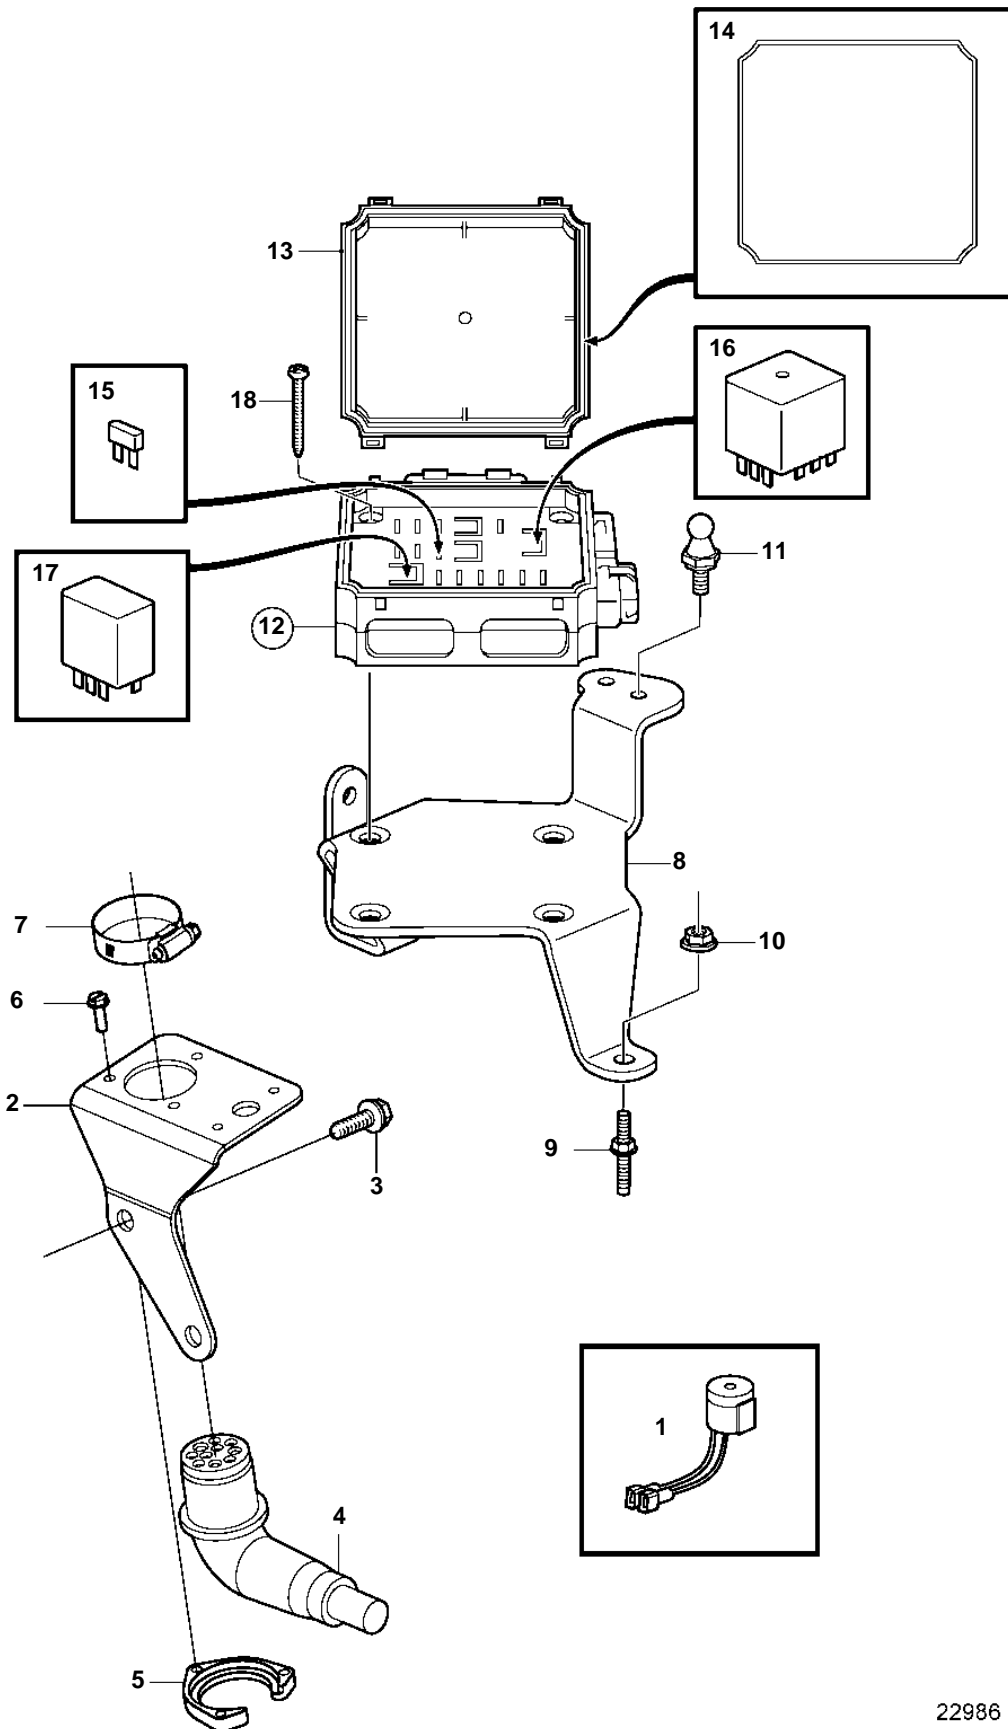

5.7GiI-E, 5.7GXil-F

22986

5.7GiI-E, 5.7GXii-F

REF	PART NO.	QTY	DESCRIPTION	SEE SEC.	NOTES
1	3863454	1	Alarm		Mounted at the helm.
2	3862583	1	Bracket		
3	3853557	2	Screw		
4	3863227	1	Wiring harness	9748	
5	3852825	1	Retainer		
6	3852208	3	Screw		
7	3863440	1	Hose clamp		
8		1	Bracket		
9	3858973	2	Bolt		
10	981124	2	Flange nut		
11	3861927	1	Stud		
12		1	Fuse box		
			· Bulletin P-37-2-2	P-37-2-2-EN	Fuse/Relay Box Replaced
13		1	· Cover plate		Not serviced
14		1	· Seal		Not serviced
15	3861373	X	· Fuse		15A
	3861374	X	· Fuse		20A
16	3861375	1	· Starter relay		
17	3861376	2	· Relay		
18	955234	4	Spare part		