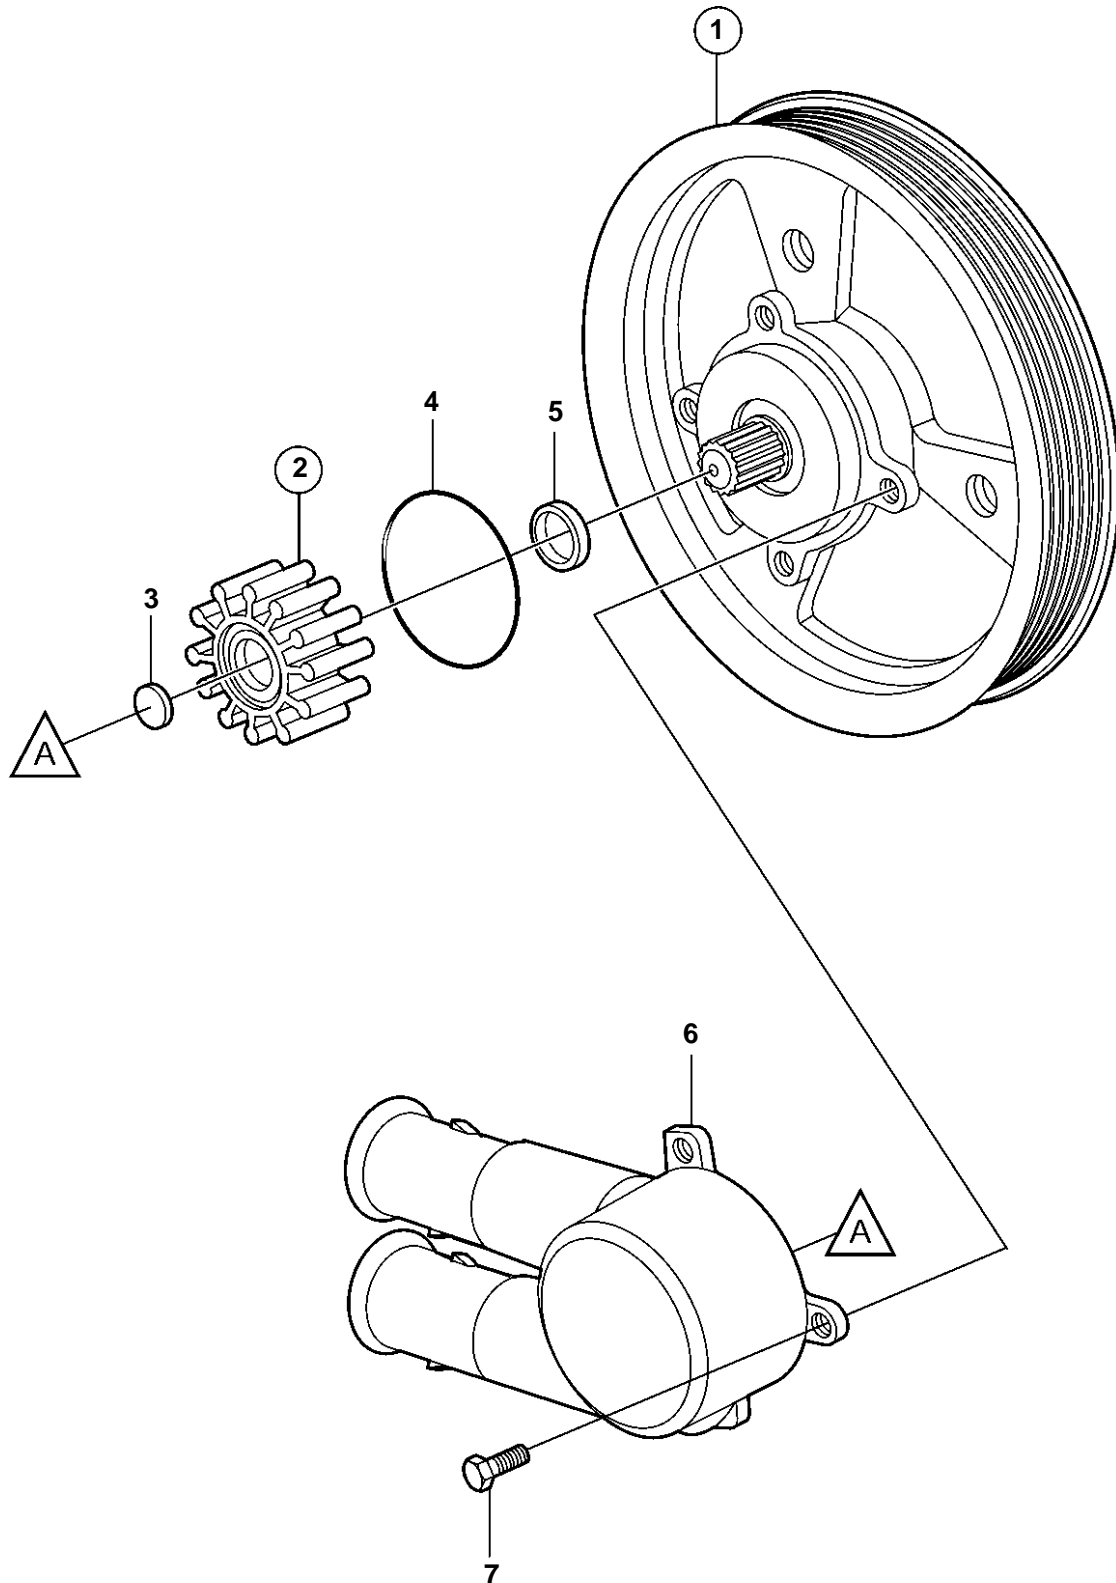

5.7Gi-C, 5.7Gi-CF, 5.7Gi-D, 5.7Gi-DF, 5.7GiL-C, 5.7GiL-D, 5.7GXi-D, 5.7GXi-DF, 5.7GXi-E, 5.7GXi-EF, 5.7GXil-D, 5.7GXil-E,
5.7OSi-B, 5.7OSi-BF, 5.7OSi-C, 5.7OSi-CF, 5.7OSXi-B, 5.7OSXi-BF, 5.7OSXi-C, 5.7OSXi-CF

5.7Gi-C, 5.7Gi-CF, 5.7Gi-D, 5.7Gi-DF, 5.7Gil-C, 5.7Gil-D, 5.7GXi-D, 5.7GXi-DF, 5.7GXi-E, 5.7GXi-EF, 5.7GXil-D, 5.7GXil-E, 5.7OSi-B, 5.7OSi-BF, 5.7OSi-C, 5.7OSi-CF, 5.7OSXi-B, 5.7OSXi-BF, 5.7OSXi-C, 5.7OSXi-CF

REF	PART NO.	QTY	DESCRIPTION	SEE SEC.	NOTES
1	3862482	1	Pump		Earlier prod.
	3812693	1	Pump		LATER PROD
2	3862567	1	• Kit		
			• Bulletin P-26-6-2	P-26-6-2-EN	Impeller kits, Gas, to 2005
3	827019	1	• • Washer		
4	3858938	1	• • O-ring		
5	827247	1	• Sealing ring		
6	3858115	1	• Housing		
7	3587445	4	• Screw