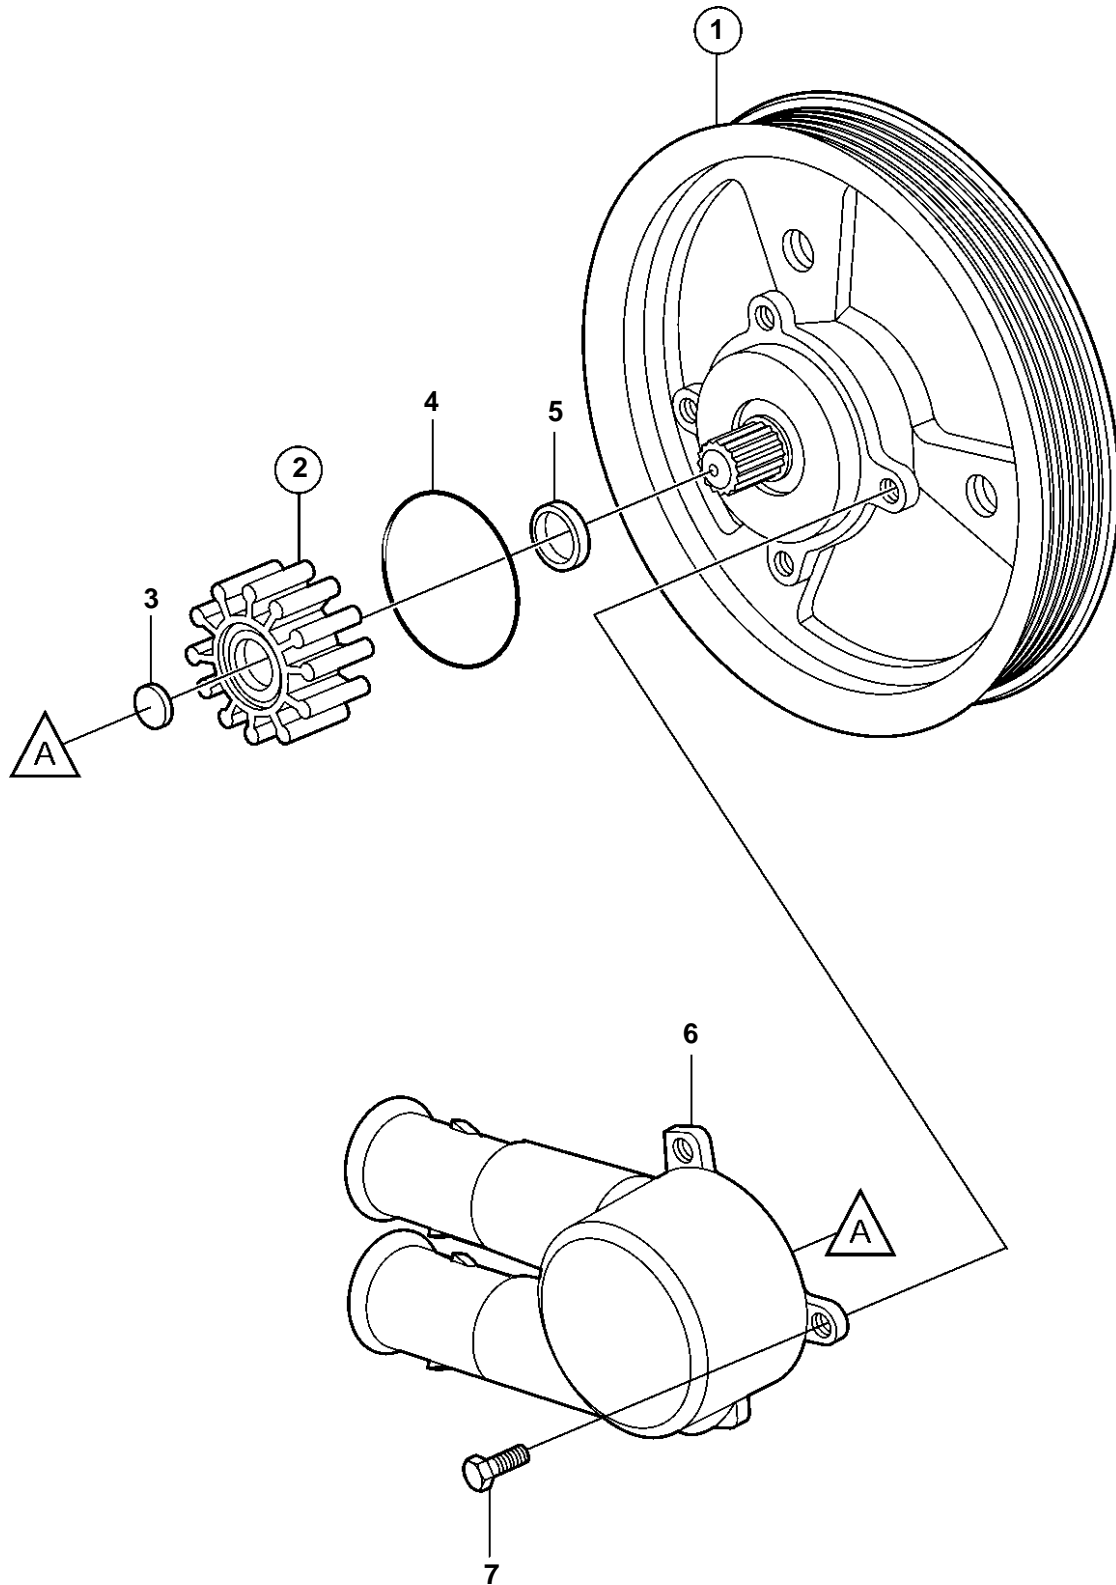

5.7Gi-C, 5.7Gi-CF, 5.7Gi-D, 5.7Gi-DF, 5.7GIl-C, 5.7GIl-D, 5.7GXi-D, 5.7GXi-DF, 5.7GXi-E, 5.7GXi-EF, 5.7GXil-D, 5.7GXil-E, 5.7OSi-B, 5.7OSi-BF, 5.7OSi-C, 5.7OSi-CF, 5.7OSXi-B, 5.7OSXi-BF, 5.7OSXi-C, 5.7OSXi-CF

5.7Gi-C, 5.7Gi-CF, 5.7Gi-D, 5.7Gi-DF, 5.7Gil-C, 5.7Gil-D, 5.7GXi-D, 5.7GXi-DF, 5.7GXi-E, 5.7GXi-EF, 5.7GXil-D, 5.7GXil-E, 5.7OSi-B, 5.7OSi-BF, 5.7OSi-C, 5.7OSi-CF, 5.7OSXi-B, 5.7OSXi-BF, 5.7OSXi-C, 5.7OSXi-CF

REF	PART NO.	QTY	DESCRIPTION	SEE SEC.	NOTES
1	3862482	1	Pump		Earlier prod.
	3812693	1	Pump		LATER PROD
2	3862567	1	• Kit		
			• Bulletin P-26-6-2	P-26-6-2-EN	Impeller kits, Gas, to 2005
3	827019	1	• • Washer		
4	3858938	1	• • O-ring		
5	827247	1	• Sealing ring		
6	3858115	1	• Housing		
7	3587445	4	• Screw