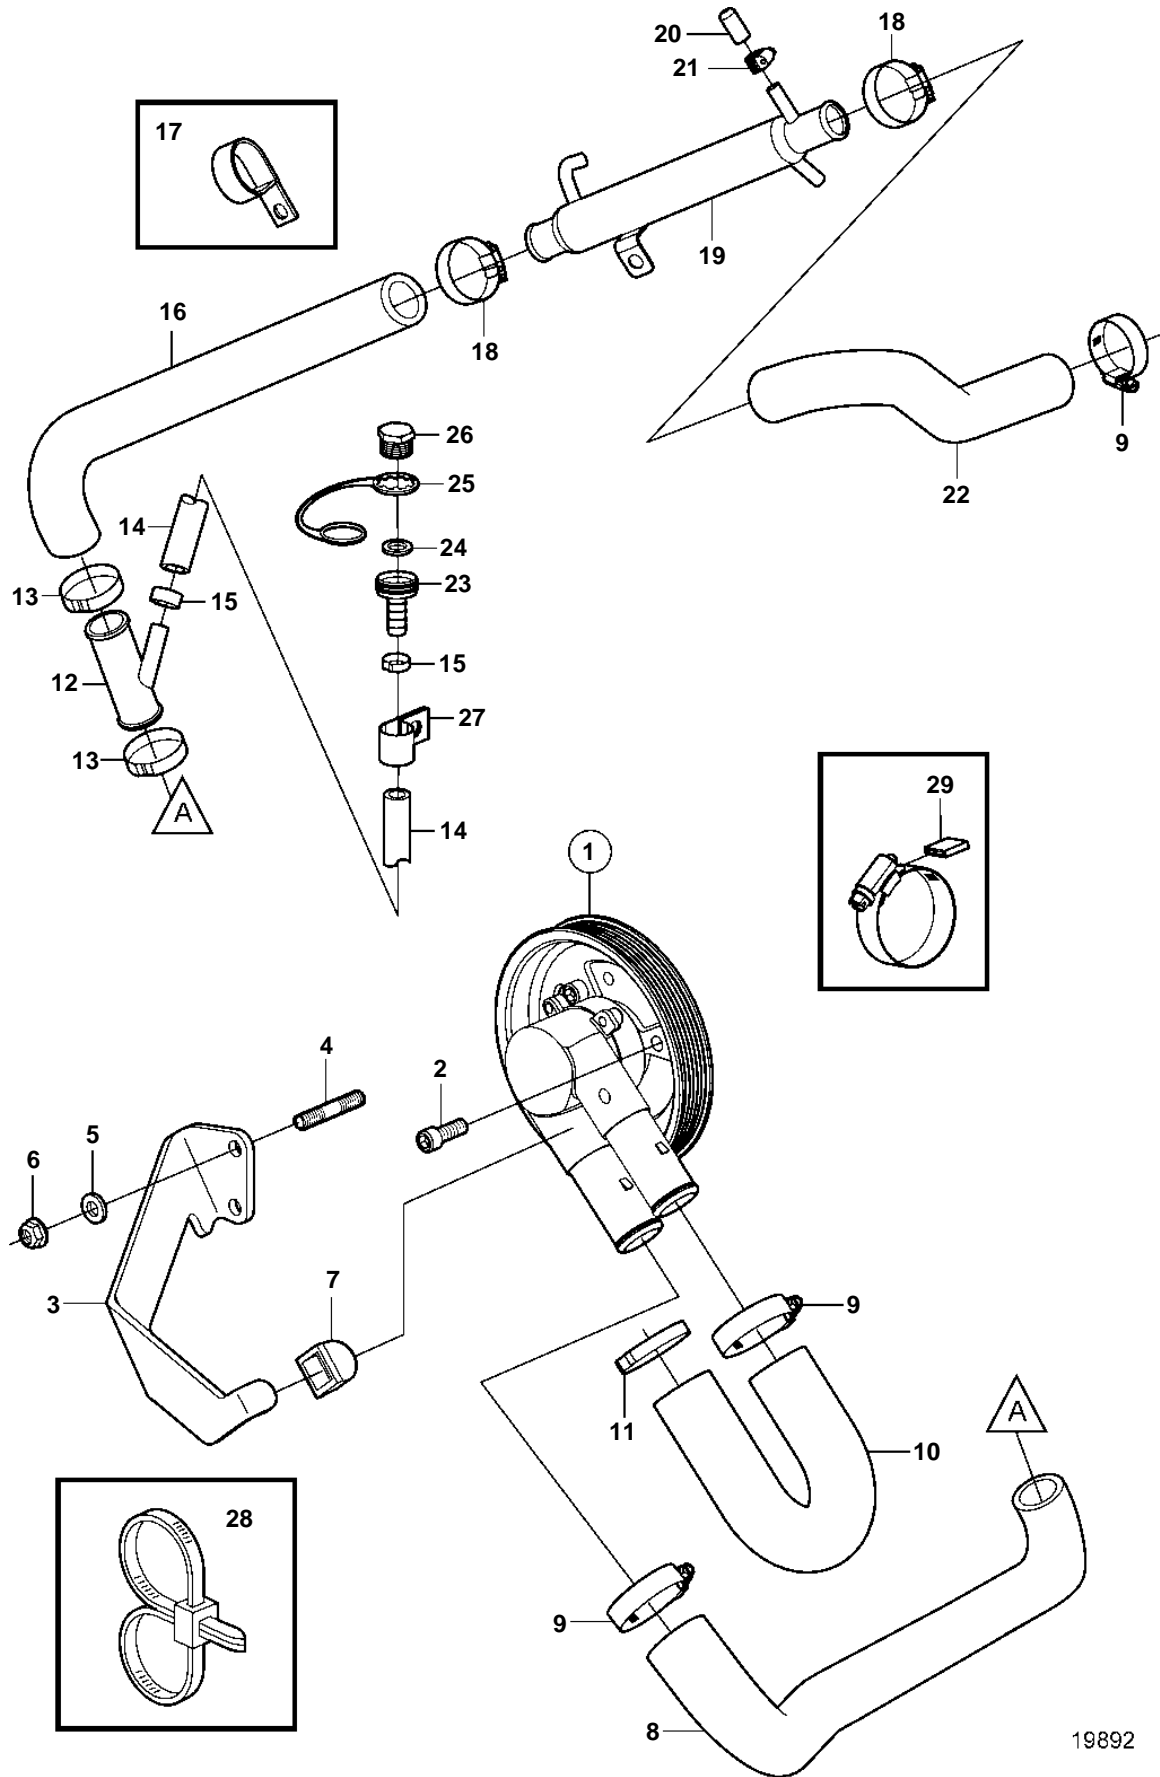

5.7Gi-CF, 5.7Gi-DF, 5.7GXi-DF, 5.7GXi-EF, 5.7OSi-BF, 5.7OSi-CF, 5.7OSXi-BF, 5.7OSXi-CF

19892

5.7Gi-CF, 5.7Gi-DF, 5.7GXi-DF, 5.7GXi-EF, 5.7OSi-BF, 5.7OSi-CF, 5.7OSXi-BF, 5.7OSXi-CF

REF	PART NO.	QTY	DESCRIPTION	SEE SEC.	NOTES
1	3862482	1	Pump	6574	
2	3857939	3	Screw		
3	3861544	1	Bracket		
4	3860286	2	Stud		
5	3852162	2	Washer		
6	3853404	2	Nut		
7	3857954	2	Stop lug		
8	3862650	1	Hose		
9	3853786	3	Hose clamp		
10	3861474	1	Hose		
11	982717	1	Clamp		
12	3862699	1	T-pipe		
13	982645	2	Clamp		
14	3862901	1	Hose		
15	983146	2	Clamp		
16	3862543	1	Hose		
17	3853312	1	Clamp		
18	3852602	2	Hose clamp		
19	3862629	1	Oil cooler		
20	3856766	1	Cardboard tube		
21	3860413	1	Hose clamp		
22	3861567	1	Hose		
23	3862902	1	Flushing connection		
24	3862079	1	Gasket		
25	3862082	1	Retainer		
26	3862656	1	Cardboard tube		
27	3862891	1	Attaching clamp		
28	3850115	1	Retainer		
29	3858532	X	Cover		W=0.465" (11.8mm)
	3861999	X	Cover		W=0.300" (7.6mm)