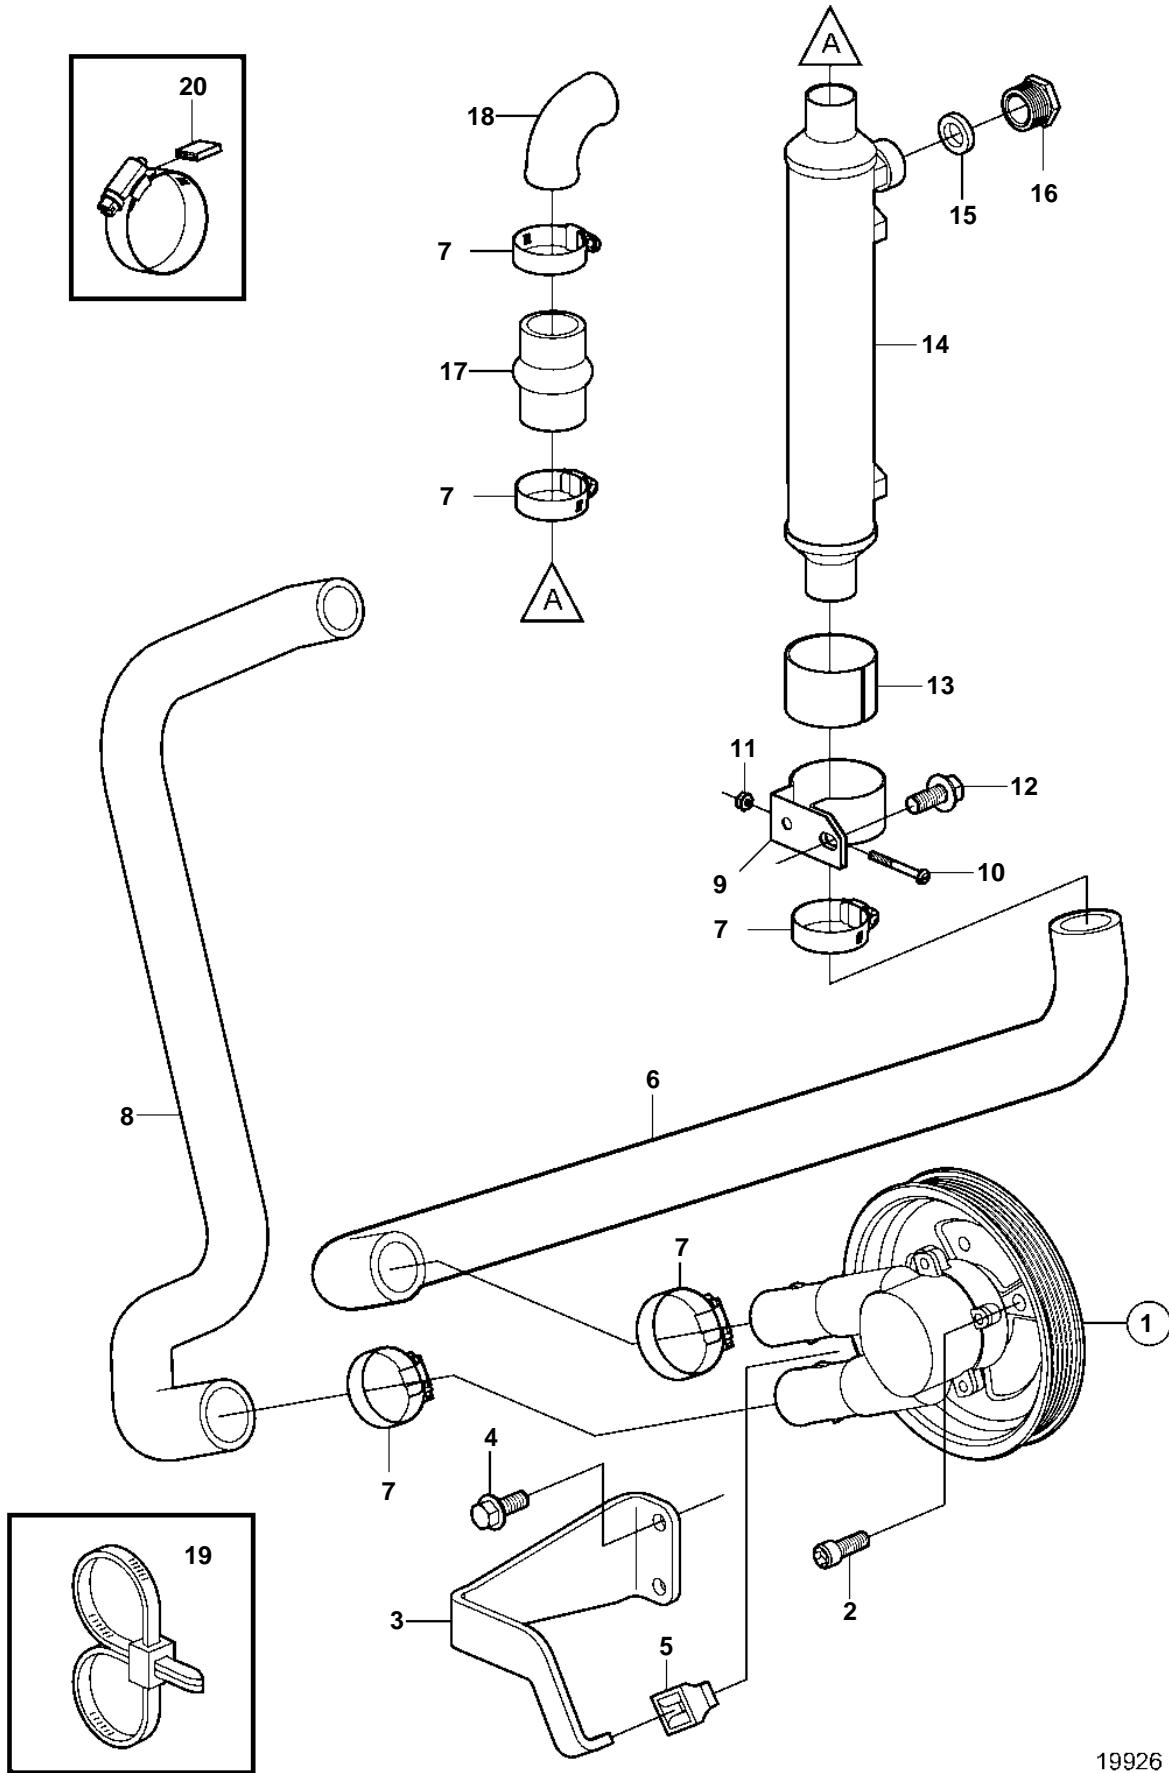

5.7GiI-C, 5.7GiI-D, 5.7GXii-D, 5.7GXii-E

19926

Upd: 2009-11-26

19926

7744330 - 26 - 9714

5.7Giil-C, 5.7Giil-D, 5.7GXil-D, 5.7GXil-E

REF	PART NO.	QTY	DESCRIPTION	SEE SEC.	NOTES
1	3862482	1	Pump	6574	
2	3857939	3	Screw		
3	3858241	1	Stay		
4	3853266	2	Screw		
5	3857954	1	Stop lug		
6	3861569		Hose		Inboard
	3862748		Hose		V-DRIVE
7	3853786	5	Hose clamp		
8	3862538	1	Hose		
9		1	Clamp		
10	3852126	1	Screw		
11	3852079	1	Nut		
12	3853154	1	Screw		
13	3853236	1	Spacer		
14	3861479	1	Oil cooler		
15	3862079	1	Gasket		
16	3862656	1	Cardboard tube		
17	3860021	1	Hose		
18		1	Riser		
19	3850115	1	Retainer		
20	3858532	X	Cover		W=0.465" (11.8mm)
	3861999	X	Cover		W=0.300" (7.6mm)