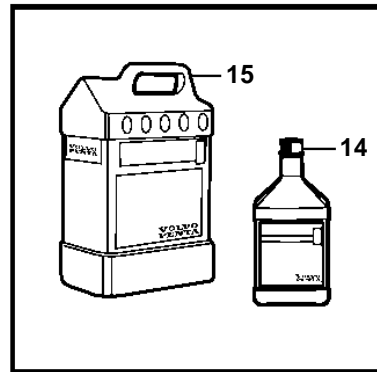

5.7OSi-B, 5.7OSi-BF, 5.7OSi-C, 5.7OSi-CF, 5.7OSXi-B, 5.7OSXi-BF, 5.7OSXi-C, 5.7OSXi-CF

5.7OSi-B, 5.7OSi-BF, 5.7OSi-C, 5.7OSi-CF, 5.7OSXi-B, 5.7OSXi-BF, 5.7OSXi-C, 5.7OSXi-CF

REF	PART NO.	QTY	DESCRIPTION	NOTES
1	3862039	1	Tank	
2	3858990	1	• Cardboard tube	
3	7741899	1	Decal	
4		1	Hose	Cut
5	3853794	6	Hose clamp	
6	3587530	1	Filter	
7	3862492	1	Valve	
8	3862491	1	Switch	
9	3862899	1	Switch plate	Black
	3862898	X	Switch plate	White
	3862900	X	Switch plate	Woodgrain
10	3862489	1	Wiring harness	
11	983966	1	• Fuse	
12	8072808	1	• Cover	
13	3862890	1	Kit	
14	41103103	X	Neutralizing agent	1 Quart (946ml)
15	41103102	X	Neutralizing agent	1 Gallon (3,78L)
16	3858532	X	Cover	W=0.465" (11.8mm)
	3861999	X	Cover	W=0.300" (7.6mm)