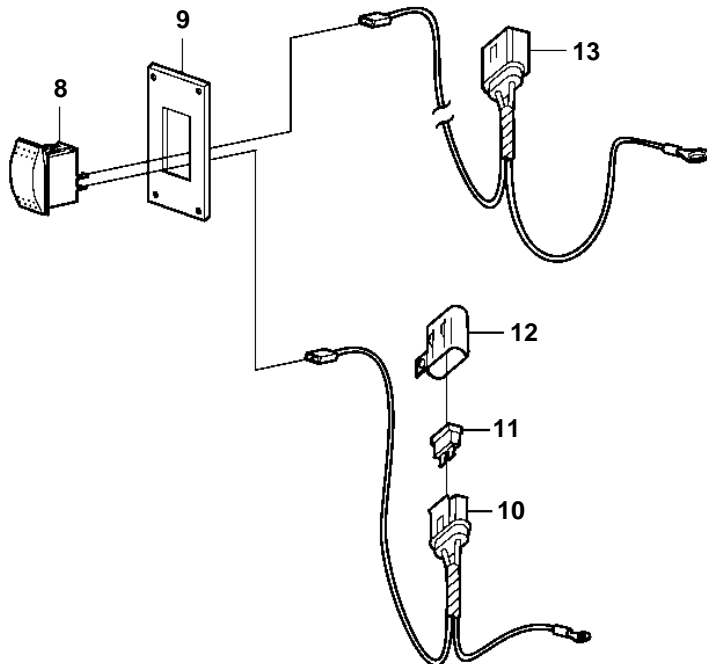

5.7OSi-B, 5.7OSi-BF, 5.7OSi-C, 5.7OSi-CF, 5.7OSXi-B, 5.7OSXi-BF, 5.7OSXi-C, 5.7OSXi-CF

5.7OSi-B, 5.7OSi-BF, 5.7OSi-C, 5.7OSi-CF, 5.7OSXi-B, 5.7OSXi-BF, 5.7OSXi-C, 5.7OSXi-CF

REF	PART NO.	QTY	DESCRIPTION	NOTES
1	3862039	1	Tank	
2	3858990	1	• Cardboard tube	
3	7741899	1	Decal	
4		1	Hose	Cut
5	3853794	6	Hose clamp	
6	3587530	1	Filter	
7	3862492	1	Valve	
8	3862491	1	Switch	
9	3862899	1	Switch plate	Black
	3862898	X	Switch plate	White
	3862900	X	Switch plate	Woodgrain
10	3862489	1	Wiring harness	
11	983966	1	• Fuse	
12	8072808	1	• Cover	
13	3862890	1	Kit	
14	41103103	X	Neutralizing agent	1 Quart (946ml)
15	41103102	X	Neutralizing agent	1 Gallon (3,78L)
16	3858532	X	Cover	W=0.465" (11.8mm)
	3861999	X	Cover	W=0.300" (7.6mm)