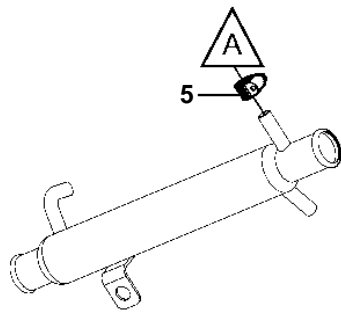

5.7OSi-B, 5.7OSi-BF, 5.7OSi-C, 5.7OSi-CF, 5.7OSXi-B, 5.7OSXi-BF, 5.7OSXi-C, 5.7OSXi-CF

5.7OSi-B, 5.7OSi-BF, 5.7OSi-C, 5.7OSi-CF, 5.7OSXi-B, 5.7OSXi-BF, 5.7OSXi-C, 5.7OSXi-CF

REF	PART NO.	QTY	DESCRIPTION	NOTES
1	3862039	1	Tank	
2	3858990	1	• Cardboard tube	
3	7741899	1	Decal	
4		1	Hose	Cut
5	3853794	6	Hose clamp	
6	3587530	1	Filter	
7	3862492	1	Valve	
8	3862491	1	Switch	
9	3862899	1	Switch plate	Black
	3862898	X	Switch plate	White
	3862900	X	Switch plate	Woodgrain
10	3862489	1	Wiring harness	
11	983966	1	• Fuse	
12	8072808	1	• Cover	
13	3862890	1	Kit	
14	41103103	X	Neutralizing agent	1 Quart (946ml)
15	41103102	X	Neutralizing agent	1 Gallon (3,78L)
16	3858532	X	Cover	W=0.465" (11.8mm)
	3861999	X	Cover	W=0.300" (7.6mm)