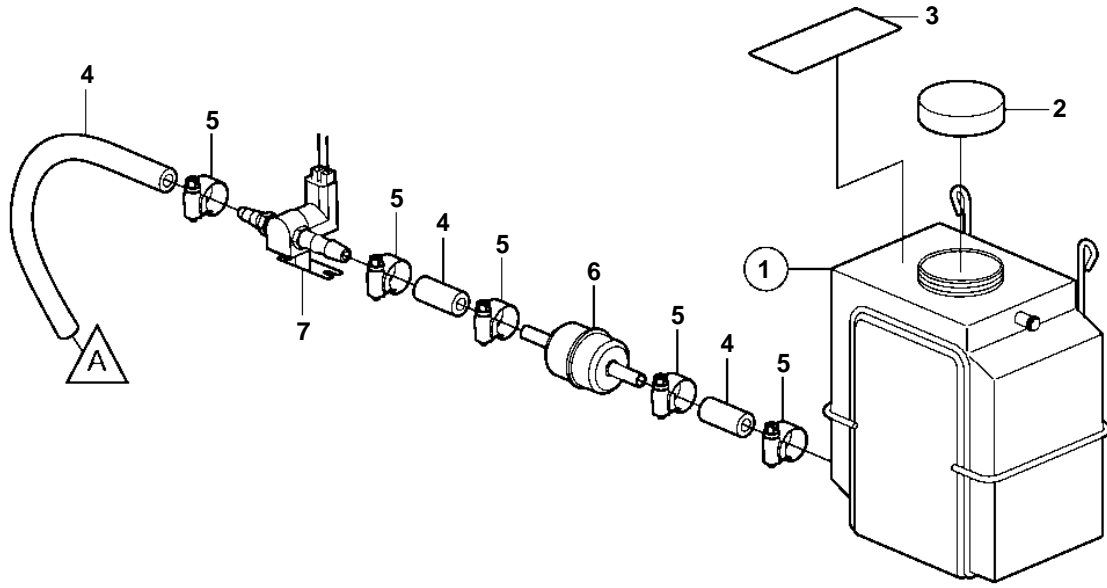

5.7OSi-B, 5.7OSi-BF, 5.7OSi-C, 5.7OSi-CF, 5.7OSXi-B, 5.7OSXi-BF, 5.7OSXi-C, 5.7OSXi-CF

5.7OSi-B, 5.7OSi-BF, 5.7OSi-C, 5.7OSi-CF, 5.7OSXi-B, 5.7OSXi-BF, 5.7OSXi-C, 5.7OSXi-CF

REF	PART NO.	QTY	DESCRIPTION	NOTES
1	3862039	1	Tank	
2	3858990	1	• Cardboard tube	
3	7741899	1	Decal	
4		1	Hose	Cut
5	3853794	6	Hose clamp	
6	3587530	1	Filter	
7	3862492	1	Valve	
8	3862491	1	Switch	
9	3862899	1	Switch plate	Black
	3862898	X	Switch plate	White
	3862900	X	Switch plate	Woodgrain
10	3862489	1	Wiring harness	
11	983966	1	• Fuse	
12	8072808	1	• Cover	
13	3862890	1	Kit	
14	41103103	X	Neutralizing agent	1 Quart (946ml)
15	41103102	X	Neutralizing agent	1 Gallon (3,78L)
16	3858532	X	Cover	W=0.465" (11.8mm)
	3861999	X	Cover	W=0.300" (7.6mm)