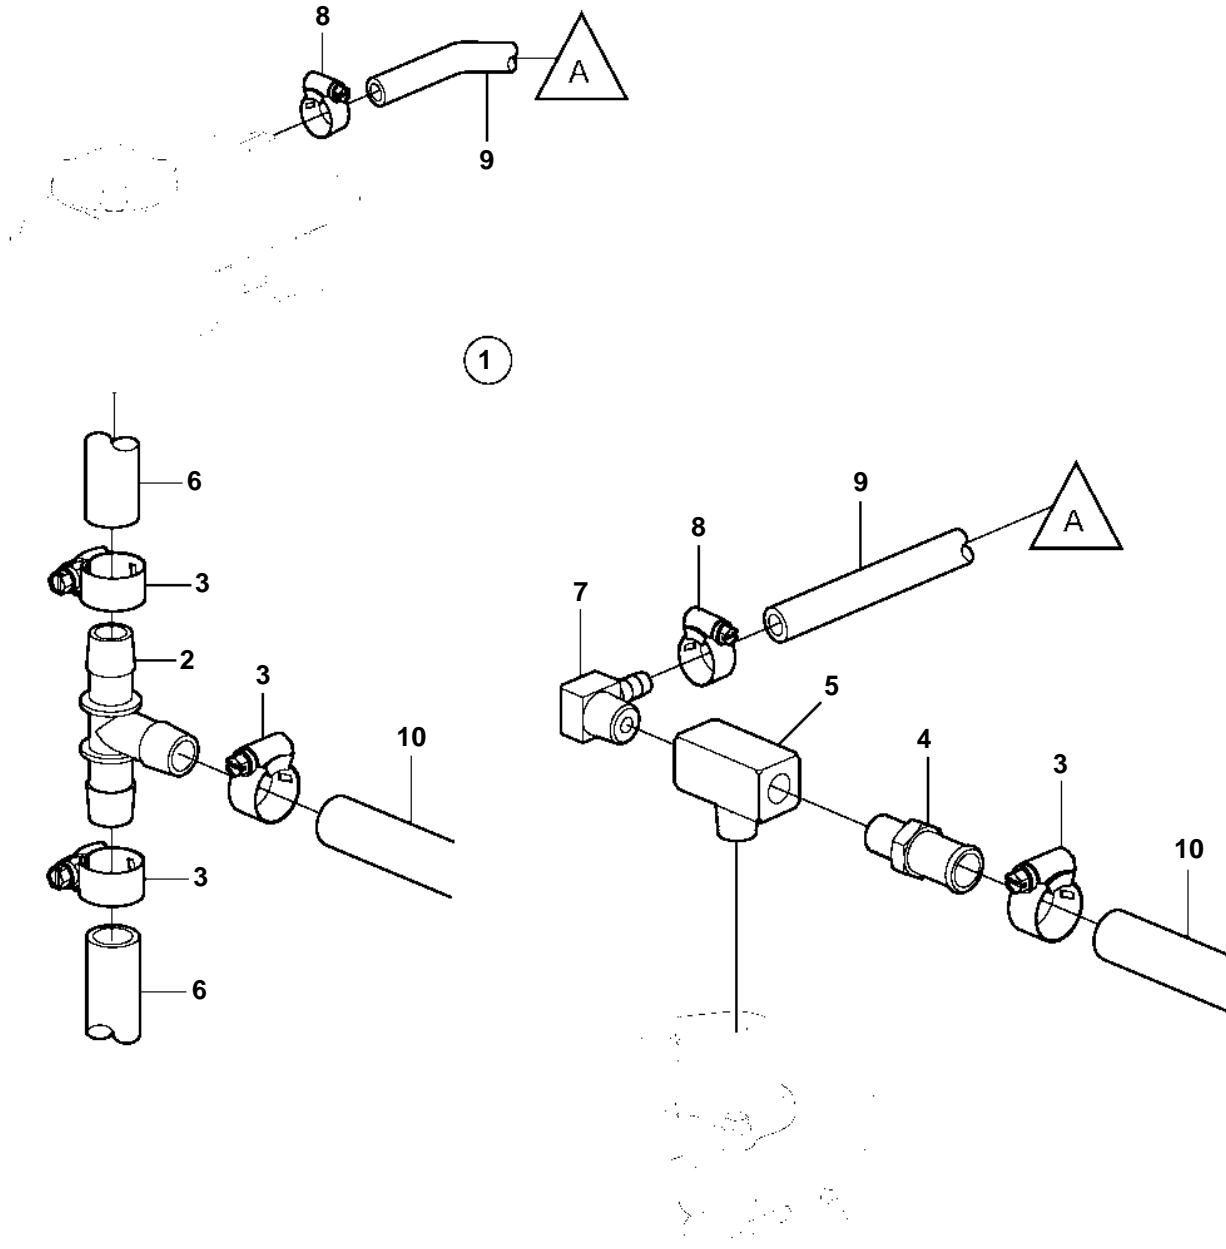

5.7Gi-CF, 5.7Gi-DF, 5.7GXi-DF, 5.7GXi-EF, 5.7OSi-CF, 5.7OSXi-BF, 5.7OSXi-CF

5.7Gi-CF, 5.7Gi-DF, 5.7GXi-DF, 5.7GXi-EF, 5.7OSi-CF, 5.7OSXi-BF, 5.7OSXi-CF

REF	PART NO.	QTY	DESCRIPTION	NOTES
1	3860719	1	Kit	
2	3860613	1	· T-nipple	
3	3853780	4	· Hose clamp	
4	969497	1	· Hose nipple	
5		1	· T-nipple	
6		1	Hose, expansion tank	Cut
7	3860585	1	Elbow nipple	
8	3860413	2	Hose clamp	
9		1	Hose	See page for thermostat housing.
10		X	Hose, heater	NOT INCLUDED IN KIT