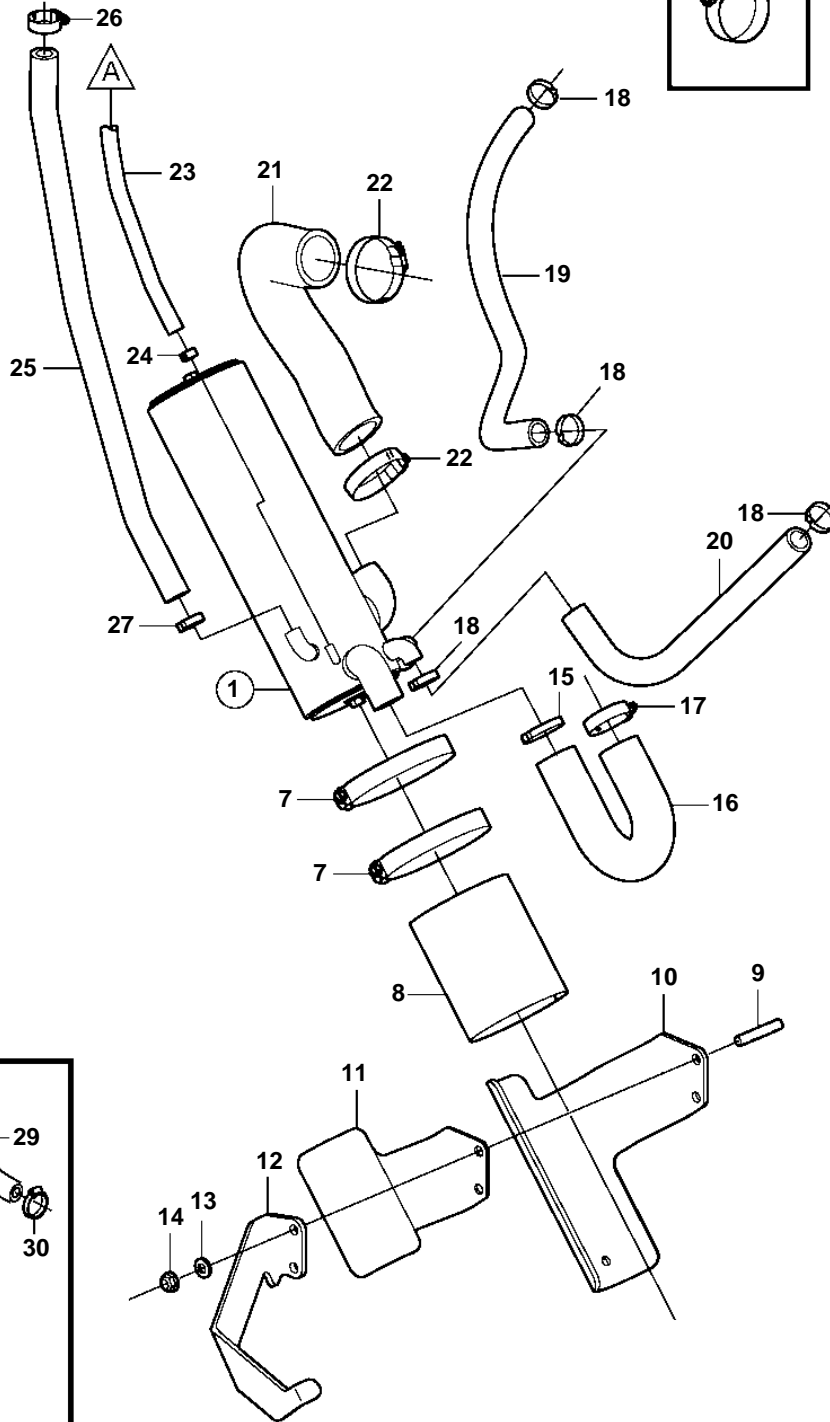

5.7Gi-CF, 5.7Gi-DF, 5.7GXi-DF, 5.7GXi-EF, 5.7OSi-BF, 5.7OSi-CF, 5.7OSXi-BF, 5.7OSXi-CF

19901

5.7Gi-CF, 5.7Gi-DF, 5.7GXi-DF, 5.7GXi-EF, 5.7OSi-BF, 5.7OSi-CF, 5.7OSXi-BF, 5.7OSXi-CF

REF	PART NO.	QTY	DESCRIPTION	SEE SEC.	NOTES
1	3861471	1	Heat exchanger		
2	3858995	1	• Anode		
3	3858993	2	• Gasket		
4	983191	2	• O-ring		
5	3858992	2	• Cover		
6	3858994	2	• Screw		
7	3853860	2	Hose clamp		
8	3861453	1	Gasket		
9	3860286	2	Stud		
10	3861475	1	Bracket		
11	3861476	1	Bracket		
12	3861544	1	Bracket		
13	3852162	2	Washer		
14	3853404	2	Nut		
15	982717	1	Clamp		
16	3861474	1	Hose		
17	3853786	1	Hose clamp		
18	982714	4	Clamp		
19	3860588	1	Hose		Starboard exhaust manifold
20	3860587	1	Hose		Port exhaust manifold
21	3861472	1	Hose		
22	3852098	2	Hose clamp		
23	3860590	1	Hose		FUEL PUMP
24	982643	1	Clamp		
25	3861485	1	Hose		Expansion tank
26	3853780	1	Hose clamp		
27	982967	1	Clamp		
28		1	Fuel pump	6572	
29	3862550	1	Hose		
30	3860413	3	Hose clamp		
31	3858532	X	Cover		W=0.465" (11.8mm)
	3861999	X	Cover		W=0.300" (7.6mm)