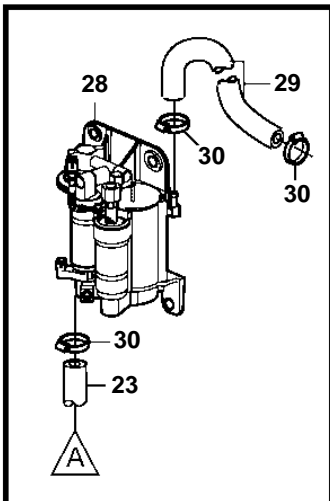

5.7Gi-CF, 5.7Gi-DF, 5.7GXi-DF, 5.7GXi-EF, 5.7OSi-BF, 5.7OSi-CF, 5.7OSXi-BF, 5.7OSXi-CF

19901

5.7Gi-CF, 5.7Gi-DF, 5.7GXi-DF, 5.7GXi-EF, 5.7OSi-BF, 5.7OSi-CF, 5.7OSXi-BF, 5.7OSXi-CF

REF	PART NO.	QTY	DESCRIPTION	SEE SEC.	NOTES
1	3861471	1	Heat exchanger		
2	3858995	1	• Anode		
3	3858993	2	• Gasket		
4	983191	2	• O-ring		
5	3858992	2	• Cover		
6	3858994	2	• Screw		
7	3853860	2	Hose clamp		
8	3861453	1	Gasket		
9	3860286	2	Stud		
10	3861475	1	Bracket		
11	3861476	1	Bracket		
12	3861544	1	Bracket		
13	3852162	2	Washer		
14	3853404	2	Nut		
15	982717	1	Clamp		
16	3861474	1	Hose		
17	3853786	1	Hose clamp		
18	982714	4	Clamp		
19	3860588	1	Hose		Starboard exhaust manifold
20	3860587	1	Hose		Port exhaust manifold
21	3861472	1	Hose		
22	3852098	2	Hose clamp		
23	3860590	1	Hose		FUEL PUMP
24	982643	1	Clamp		
25	3861485	1	Hose		Expansion tank
26	3853780	1	Hose clamp		
27	982967	1	Clamp		
28		1	Fuel pump	6572	
29	3862550	1	Hose		
30	3860413	3	Hose clamp		
31	3858532	X	Cover		W=0.465" (11.8mm)
	3861999	X	Cover		W=0.300" (7.6mm)