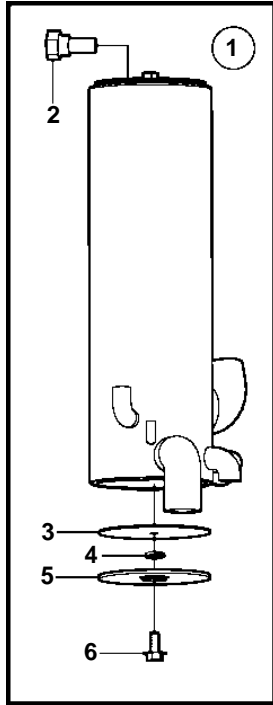

5.7Gi-CF, 5.7Gi-DF, 5.7GXi-DF, 5.7GXi-EF, 5.7OSi-BF, 5.7OSi-CF, 5.7OSXi-BF, 5.7OSXi-CF

19901

5.7Gi-CF, 5.7Gi-DF, 5.7GXi-DF, 5.7GXi-EF, 5.7OSi-BF, 5.7OSi-CF, 5.7OSXi-BF, 5.7OSXi-CF

REF	PART NO.	QTY	DESCRIPTION	SEE SEC.	NOTES
1	3861471	1	Heat exchanger		
2	3858995	1	• Anode		
3	3858993	2	• Gasket		
4	983191	2	• O-ring		
5	3858992	2	• Cover		
6	3858994	2	• Screw		
7	3853860	2	Hose clamp		
8	3861453	1	Gasket		
9	3860286	2	Stud		
10	3861475	1	Bracket		
11	3861476	1	Bracket		
12	3861544	1	Bracket		
13	3852162	2	Washer		
14	3853404	2	Nut		
15	982717	1	Clamp		
16	3861474	1	Hose		
17	3853786	1	Hose clamp		
18	982714	4	Clamp		
19	3860588	1	Hose		Starboard exhaust manifold
20	3860587	1	Hose		Port exhaust manifold
21	3861472	1	Hose		
22	3852098	2	Hose clamp		
23	3860590	1	Hose		FUEL PUMP
24	982643	1	Clamp		
25	3861485	1	Hose		Expansion tank
26	3853780	1	Hose clamp		
27	982967	1	Clamp		
28		1	Fuel pump	6572	
29	3862550	1	Hose		
30	3860413	3	Hose clamp		
31	3858532	X	Cover		W=0.465" (11.8mm)
	3861999	X	Cover		W=0.300" (7.6mm)