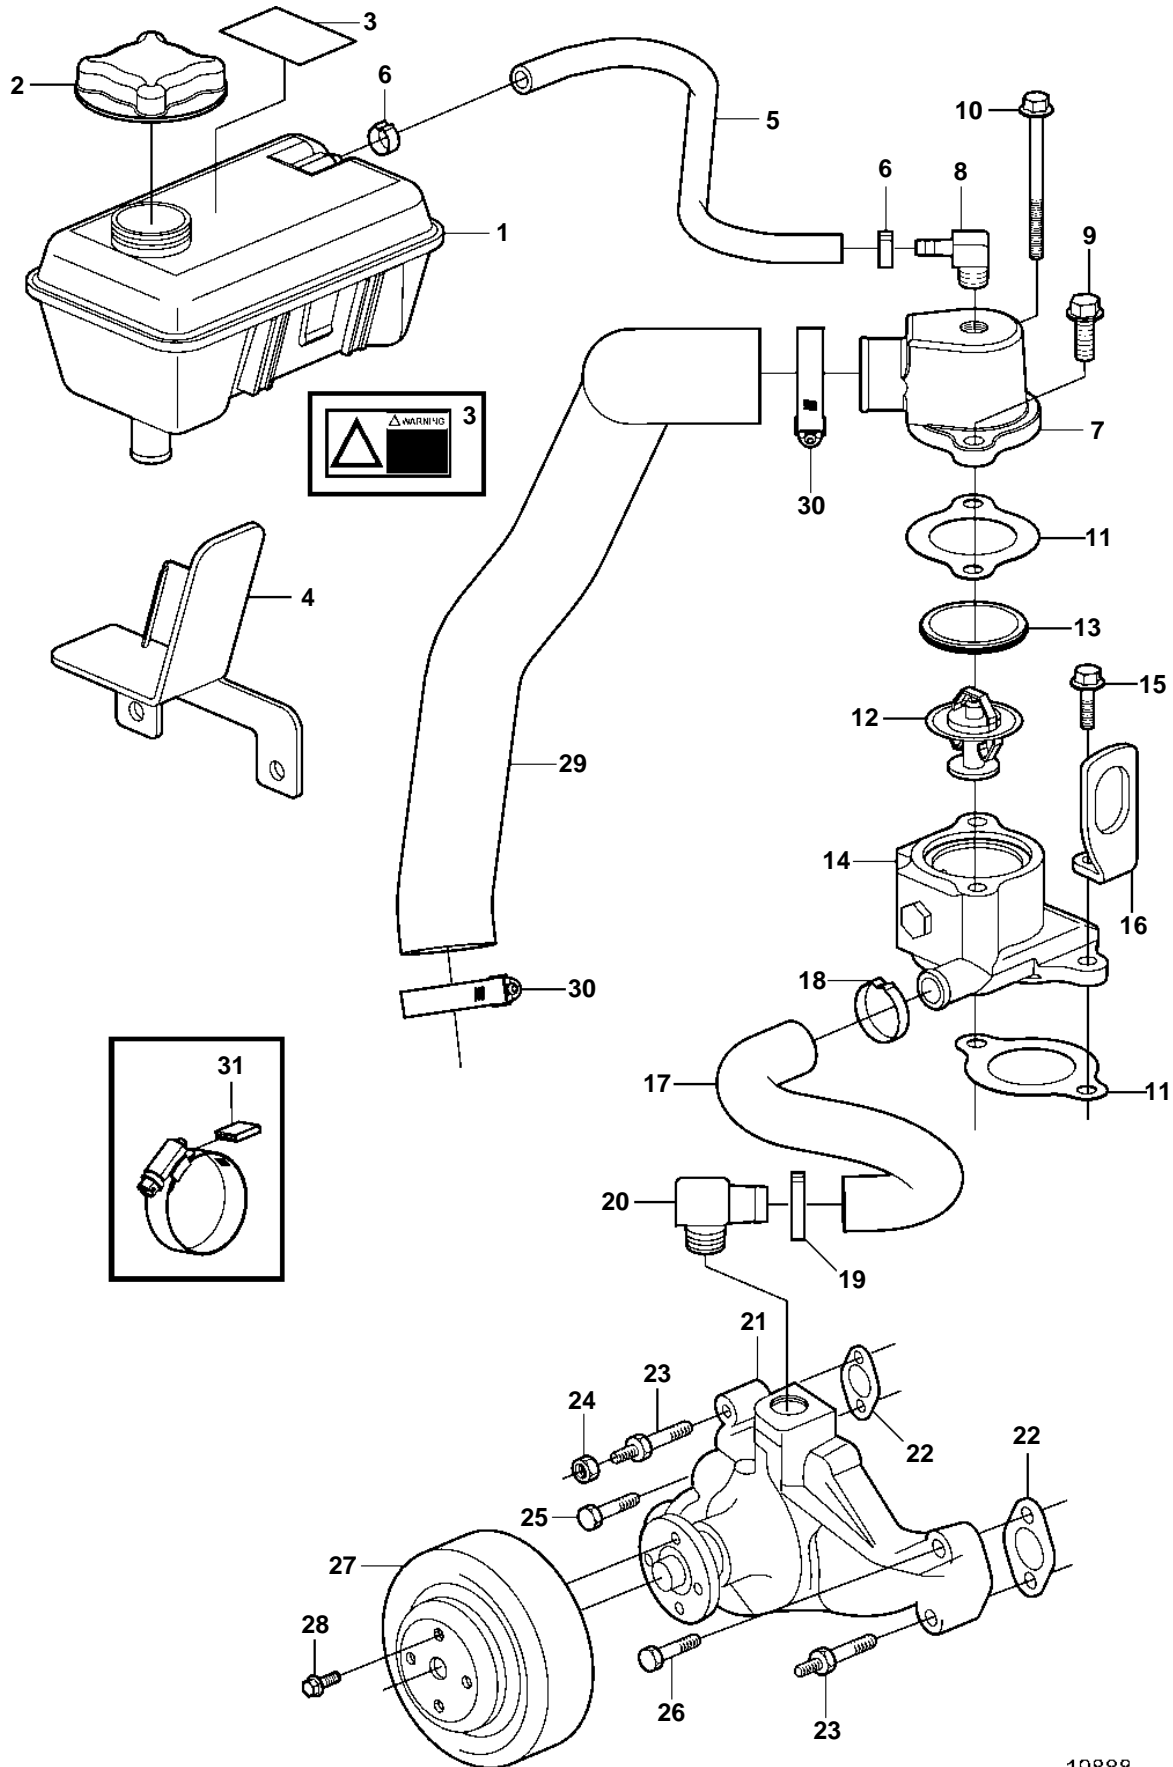

5.7Gi-CF, 5.7Gi-DF, 5.7GXi-DF, 5.7GXi-EF, 5.7OSi-BF, 5.7OSi-CF, 5.7OSXi-BF, 5.7OSXi-CF

5.7Gi-CF, 5.7Gi-DF, 5.7GXi-DF, 5.7GXi-EF, 5.7OSi-BF, 5.7OSi-CF, 5.7OSXi-BF, 5.7OSXi-CF

REF	PART NO.	QTY	DESCRIPTION	NOTES
1	861105	1	Expansion tank	
2	1674083	1	Pressure cap	
3	3858552	1	Decal	WARNING!
4	3861849	1	Bracket	
5	3860955	1	Hose	
6	982643	2	Clamp	
7	3860555	1	Thermostat housing	
8	3860585	1	Elbow nipple	
9	3853401	1	Screw	
10	969189	1	Flange screw	
11	3852111	2	Gasket	
12	3831426	1	Thermostat kit	
13	416033	1	· Sealing ring	
14	3851384	1	Thermostat housing	
15	945444	1	Flange screw	
16	3861919	1	Lifting eye	
17	3861992	1	Hose	
18	982716	1	Clamp	
19	982715	1	Clamp	
20	961611	1	Hose nipple	
21	3853850	1	Circulation pump	
22	3852477	2	Gasket	
23	3856147	2	Stud	
24	3853403	1	Nut	
25	3856137	1	Bolt	
26	3856136	1	Bolt	
27	3860083	1	Pulley	
28	3863054	4	Screw	
29	3861741	1	Hose	
30	3850422	2	Hose clamp	
31	3858532	X	Cover	W=0.465" (11.8mm)
	3861999	X	Cover	W=0.300" (7.6mm)