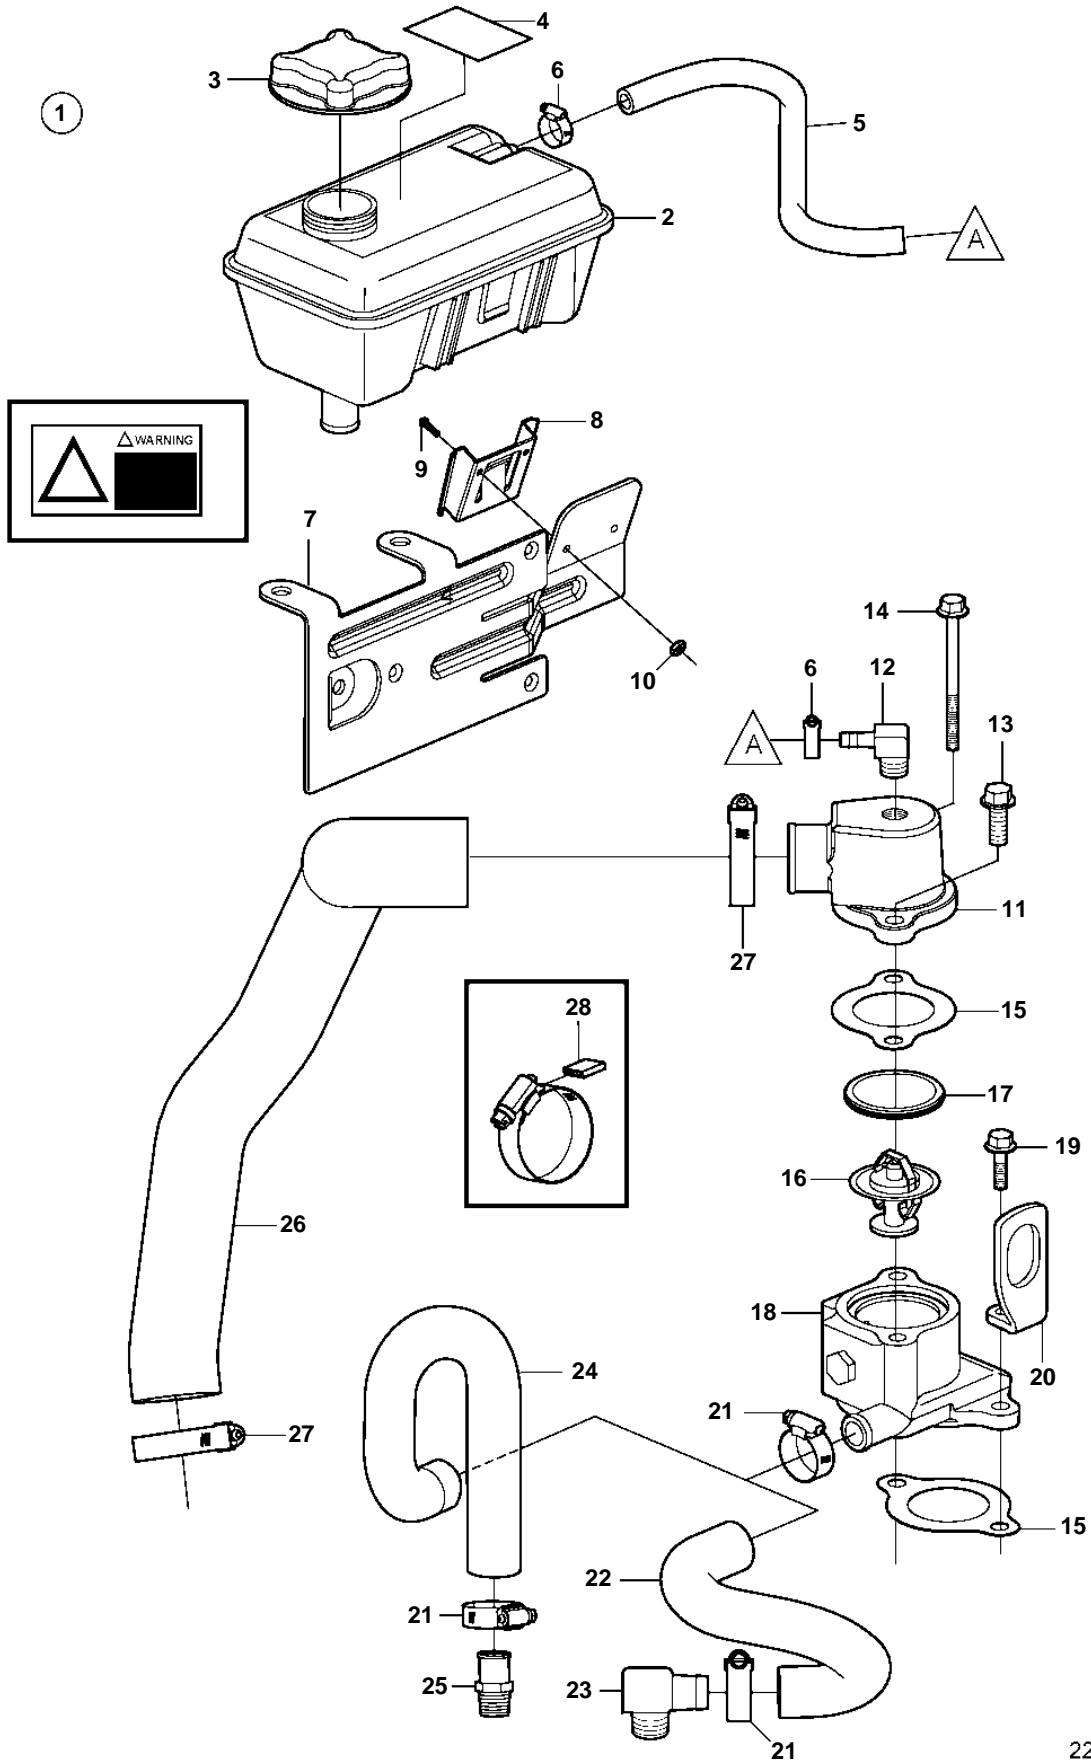

5.7GiI-C, 5.7GiI-D, 5.7GXii-D, 5.7GXii-E

22972

## 5.7Giil-C, 5.7Giil-D, 5.7GXil-D, 5.7GXil-E

REF	PART NO.	QTY	DESCRIPTION	NOTES
1		1	Kit, freshwater cooling	OBSOLETE PART
2	861105	1	• Expansion tank	
3	1674083	1	• Pressure cap	
4	3858552	1	• Decal	WARNING!
5	3860590	1	• Hose	
	3861533	1	• Hose	
6	3860413	5	• Hose clamp	
7		1	• Bracket	
8	3857422	1	• Bracket	
9	950004	2	• Cross recessed screw	
10	940119	2	• Hexagon nut	
11	3860555	1	• Thermostat housing	
12	3860585	1	• Elbow nipple	
13	3853401	1	• Screw	
14	969189	1	• Flange screw	
15	3852111	2	• Gasket	
16	3831426	1	• Thermostat kit	
17	416033	1	• • Sealing ring	
18	3851384	1	• Thermostat housing	
19	945444	1	• Flange screw	
20	3861919	1	• Lifting eye	
21	3853780	2	• Hose clamp	
22	3861992	1	• Hose	Earlier prod.
23	961611	1	• Hose nipple	Earlier prod.
24	3862852	1	• Hose	LATER PROD
25	983744	1	• Hose nipple	LATER PROD
26	3861741	1	• Hose	HEAT EXCHANGER
27	3850422	2	• Hose clamp	
28	3858532	3	• Cover	W=0.465" (11.8mm)