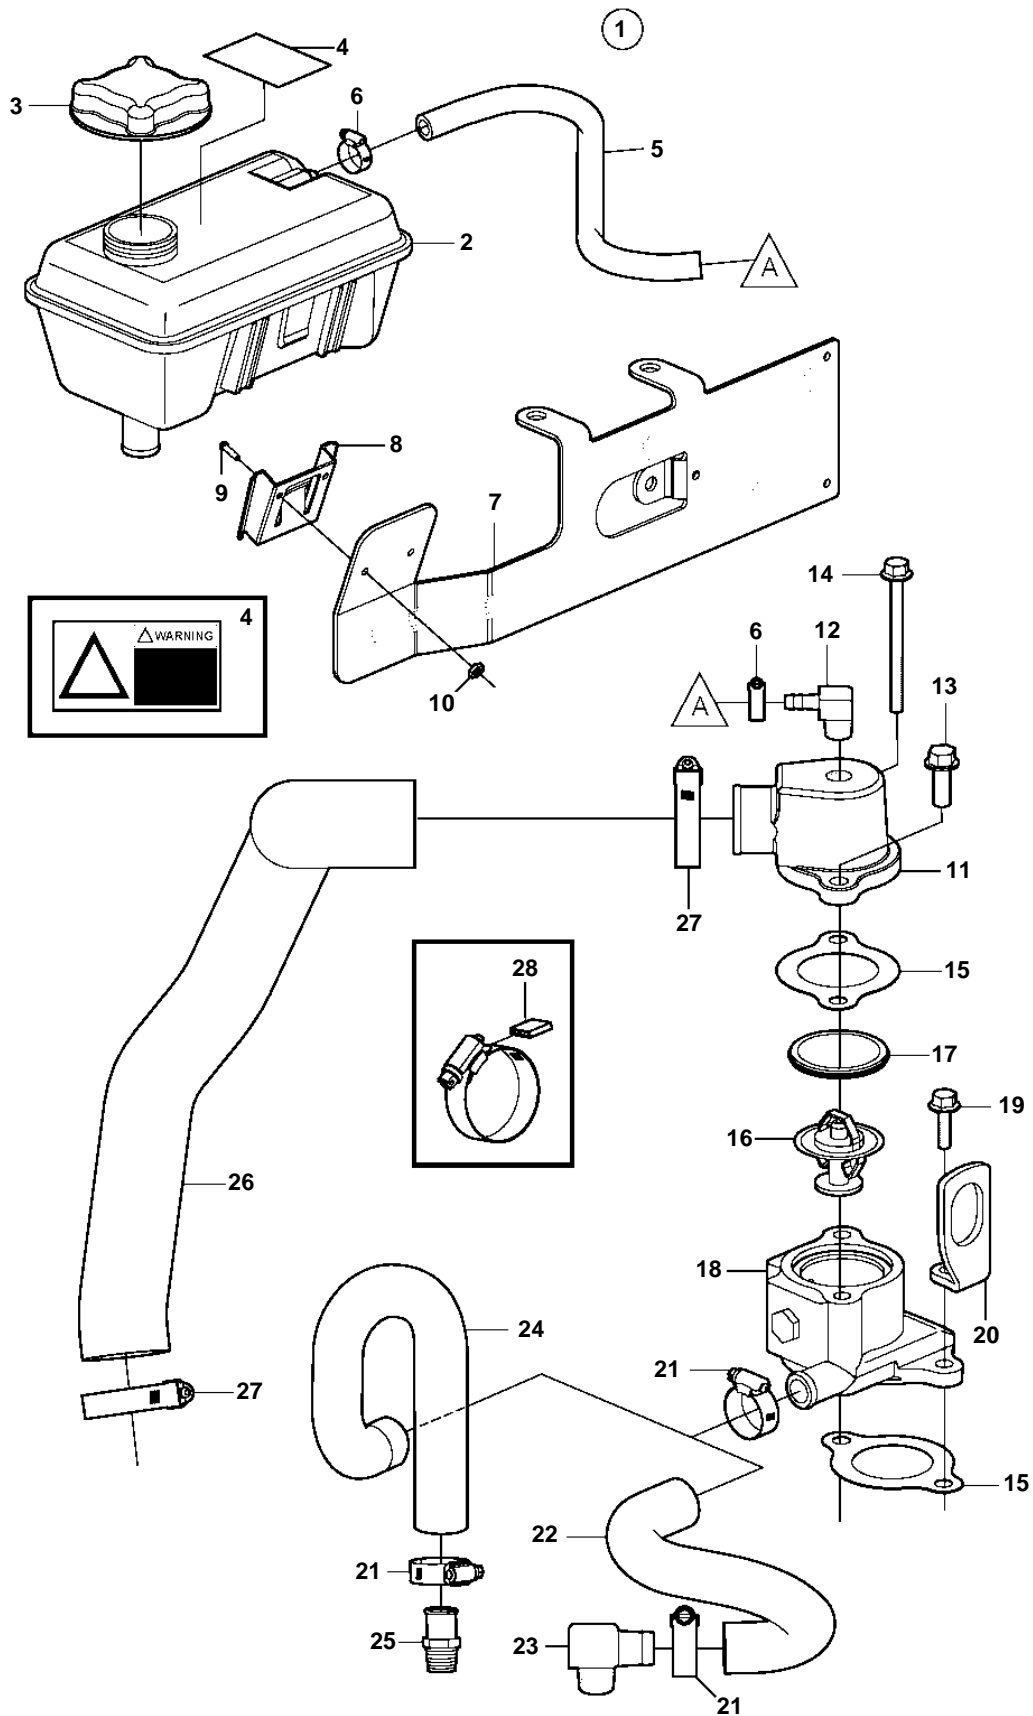

5.7GiI-C, 5.7GiI-D, 5.7GXii-D, 5.7GXii-E

5.7Giil-C, 5.7Giil-D, 5.7GXil-D, 5.7GXil-E

REF	PART NO.	QTY	DESCRIPTION	NOTES
1		1	Kit, freshwater cooling	OBSOLETE PART
2	861105	1	• Expansion tank	
3	1674083	1	• Pressure cap	
4	3858552	1	• Decal	WARNING!
5	3860590	1	• Hose	
	3861533	1	• Hose	
6	3860413	5	• Hose clamp	
7	3862034	1	• Bracket	
8	3857422	1	• Bracket	
9	950004	2	• Cross recessed screw	
10	940119	2	• Hexagon nut	
11	3860555	1	• Thermostat housing	
12	3860585	1	• Elbow nipple	
13	3853401	1	• Screw	
14	969189	1	• Flange screw	
15	3852111	2	• Gasket	
16	3831426	1	• Thermostat kit	
17	416033	1	• • Sealing ring	
18	3851384	1	• Thermostat housing	
19	945444	1	• Flange screw	
20	3861919	1	• Lifting eye	
21	3853780	2	• Hose clamp	
22	3861992	1	• Hose	Earlier prod.
23	961611	1	• Hose nipple	Earlier prod.
24	3862852	1	• Hose	LATER PROD
25	983744	1	• Hose nipple	LATER PROD
26	3861741	1	• Hose	HEAT EXCHANGER
27	3850422	2	• Hose clamp	
28	3858532	3	• Cover	W=0.465" (11.8mm)