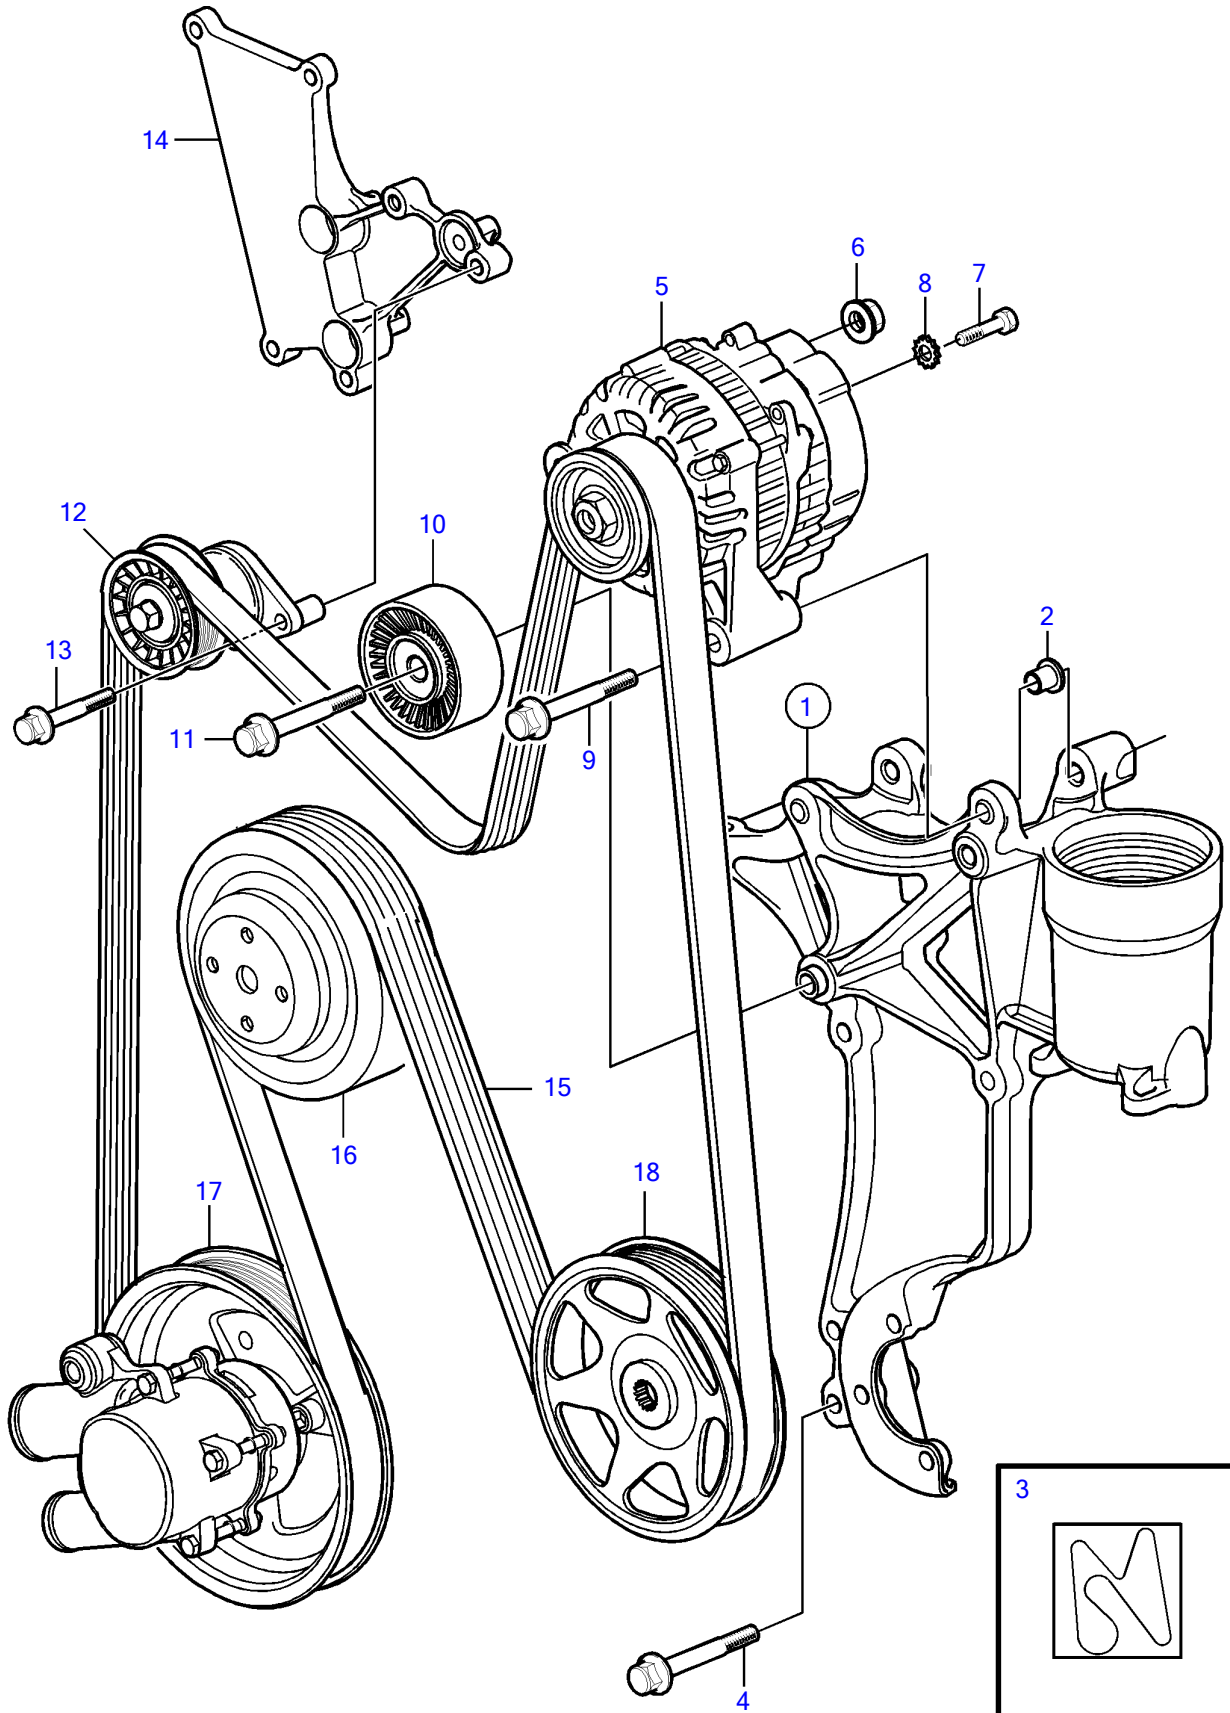

5.7Gi-300-R, 5.7GXi-320-R

5.7Gi-300-R, 5.7GXi-320-R

REF	PART NO.	QTY	DESCRIPTION	NOTES
1	21573817	1	Bracket	
2	3863175	2	• Bushing	
3	3863274	1	Decal	
4	3853392	4	Flange screw	
5	3884950	1	Alternator	
6	945408	1	Flange nut	
7	3852208	1	Screw	
8	3852520	1	Washer	
9	947790	2	Flange screw	
10	21585053	1	Idler pulley	
11	21425128		Flange screw	
12	3885250	1	Belt tensioner	
13	3850753	2	Flange screw	
14	21358873	1	Bracket	See "Fuel system" page
15	21399021	1	Belt	
16		1	Pulley, circulation pump	
17		1	Sea water pump	
18		1	Pulley, power steering pump	