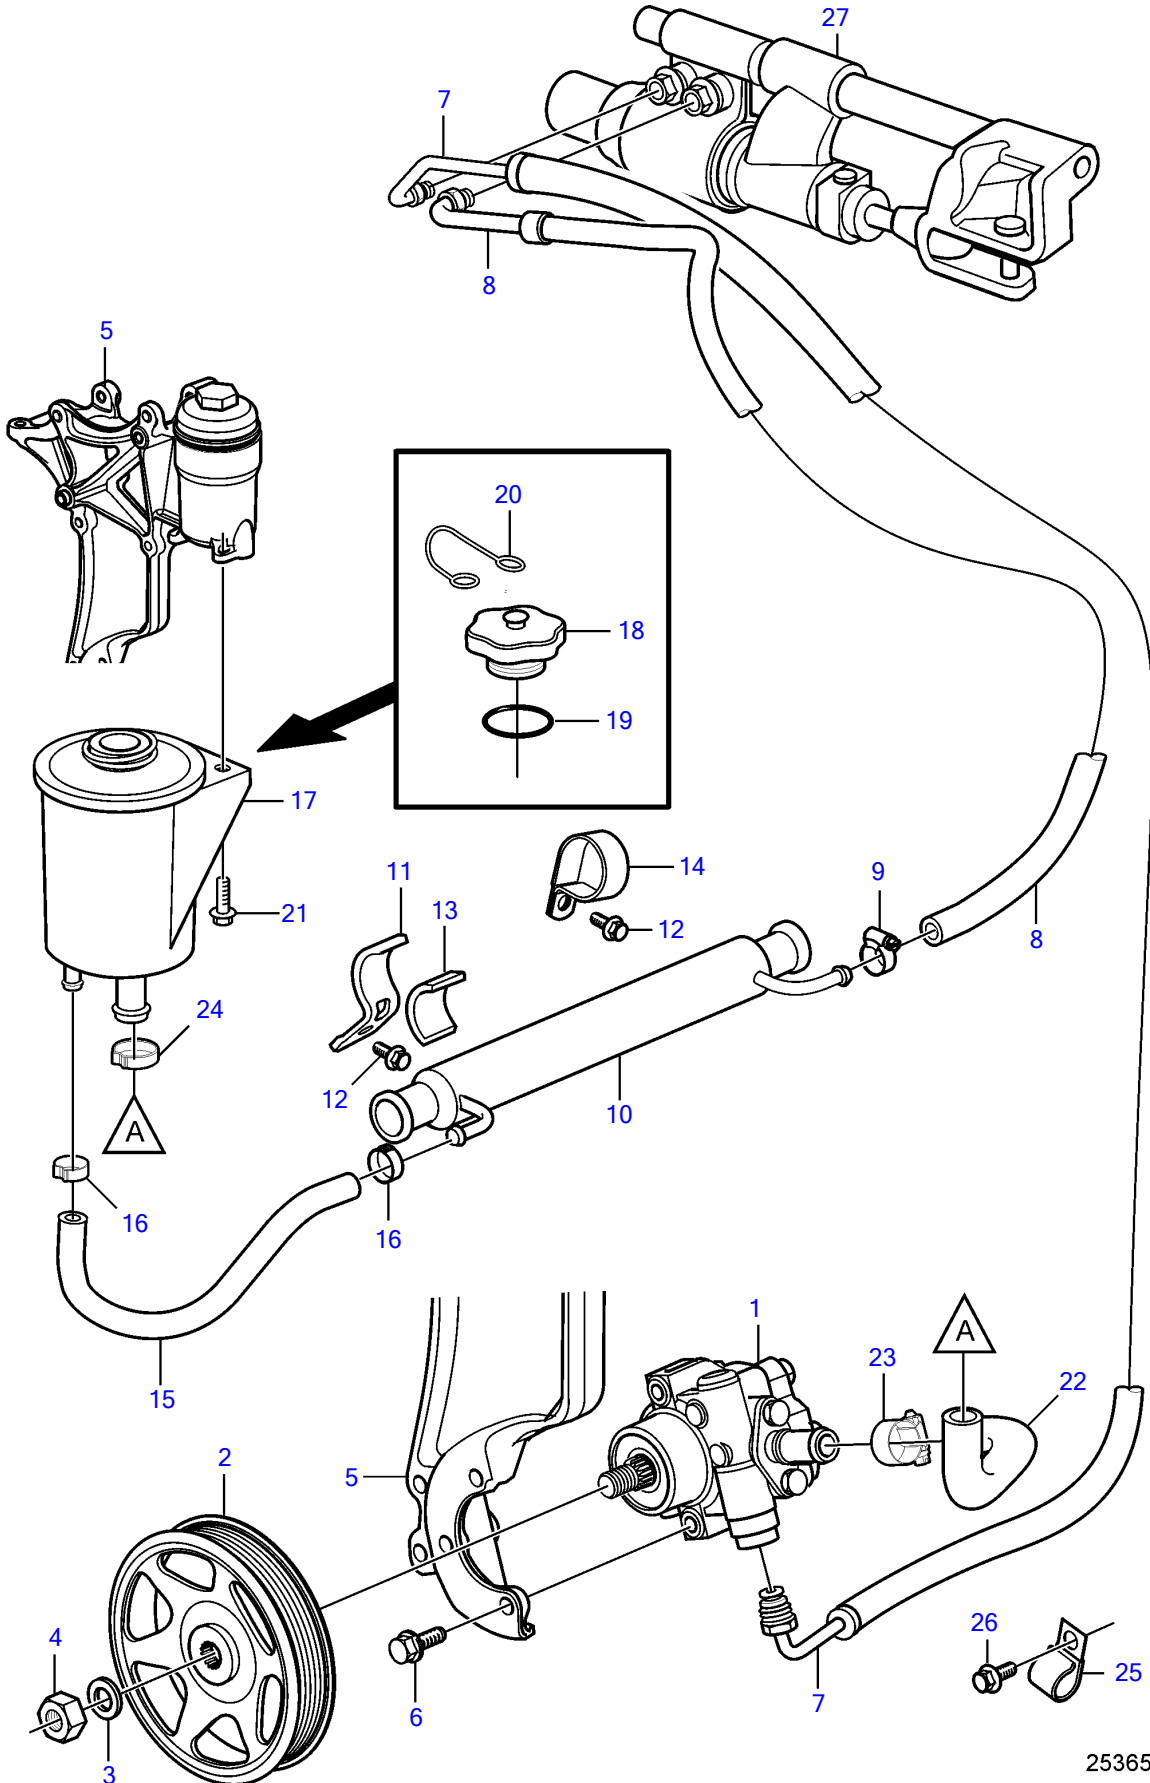

5.7Gi-300-P, 5.7GXl-P

25365

Upd:2015-03-17

25365

47701597-64-36229

5.7Gi-300-P, 5.7GXl-P

REF	PART NO.	QTY	DESCRIPTION	NOTES
1	3887373	1	Power steering pump	
2	3889611	1	Pulley	
3	3889615	1	Washer	
4	3889613	1	Nut	
5	21573817	1	Bracket	
6	3595494	3	Screw	
7	3888739	1	Hose assembly	
8	21452588	1	Hose assembly	
9	3860413	1	Hose clamp	
10	21399019	1	Hydraulic oil cooler	
11	21434106	1	Bracket	Replaced by 3852490
12	3853393	1	Flange screw	
13	21434108	1	Support rubber	
14	3852490	1	Attaching clamp	
15	21399023	1	Hose	
16	982663	2	Hose clamp	
17	3887375	1	Reservoir	
18		1	• Cap	Not sold separately
19		1	• O-ring	Not sold separately
20		1	• Retainer	Not sold separately
21	946544	2	Flange screw	
22	21355283	2	Hose	
23	3853794	2	Hose clamp	
24	980038	1	Hose clamp	replaced by next part number
		1	Hose clamp	
25	(984038)	1	Clamp, J	Obsolete part
26	(3853557)	1	Flange screw	Obsolete part, 3/8" - 16 unc, L=0.75" (19mm)
27		1	Steering cylinder	See drive catalog