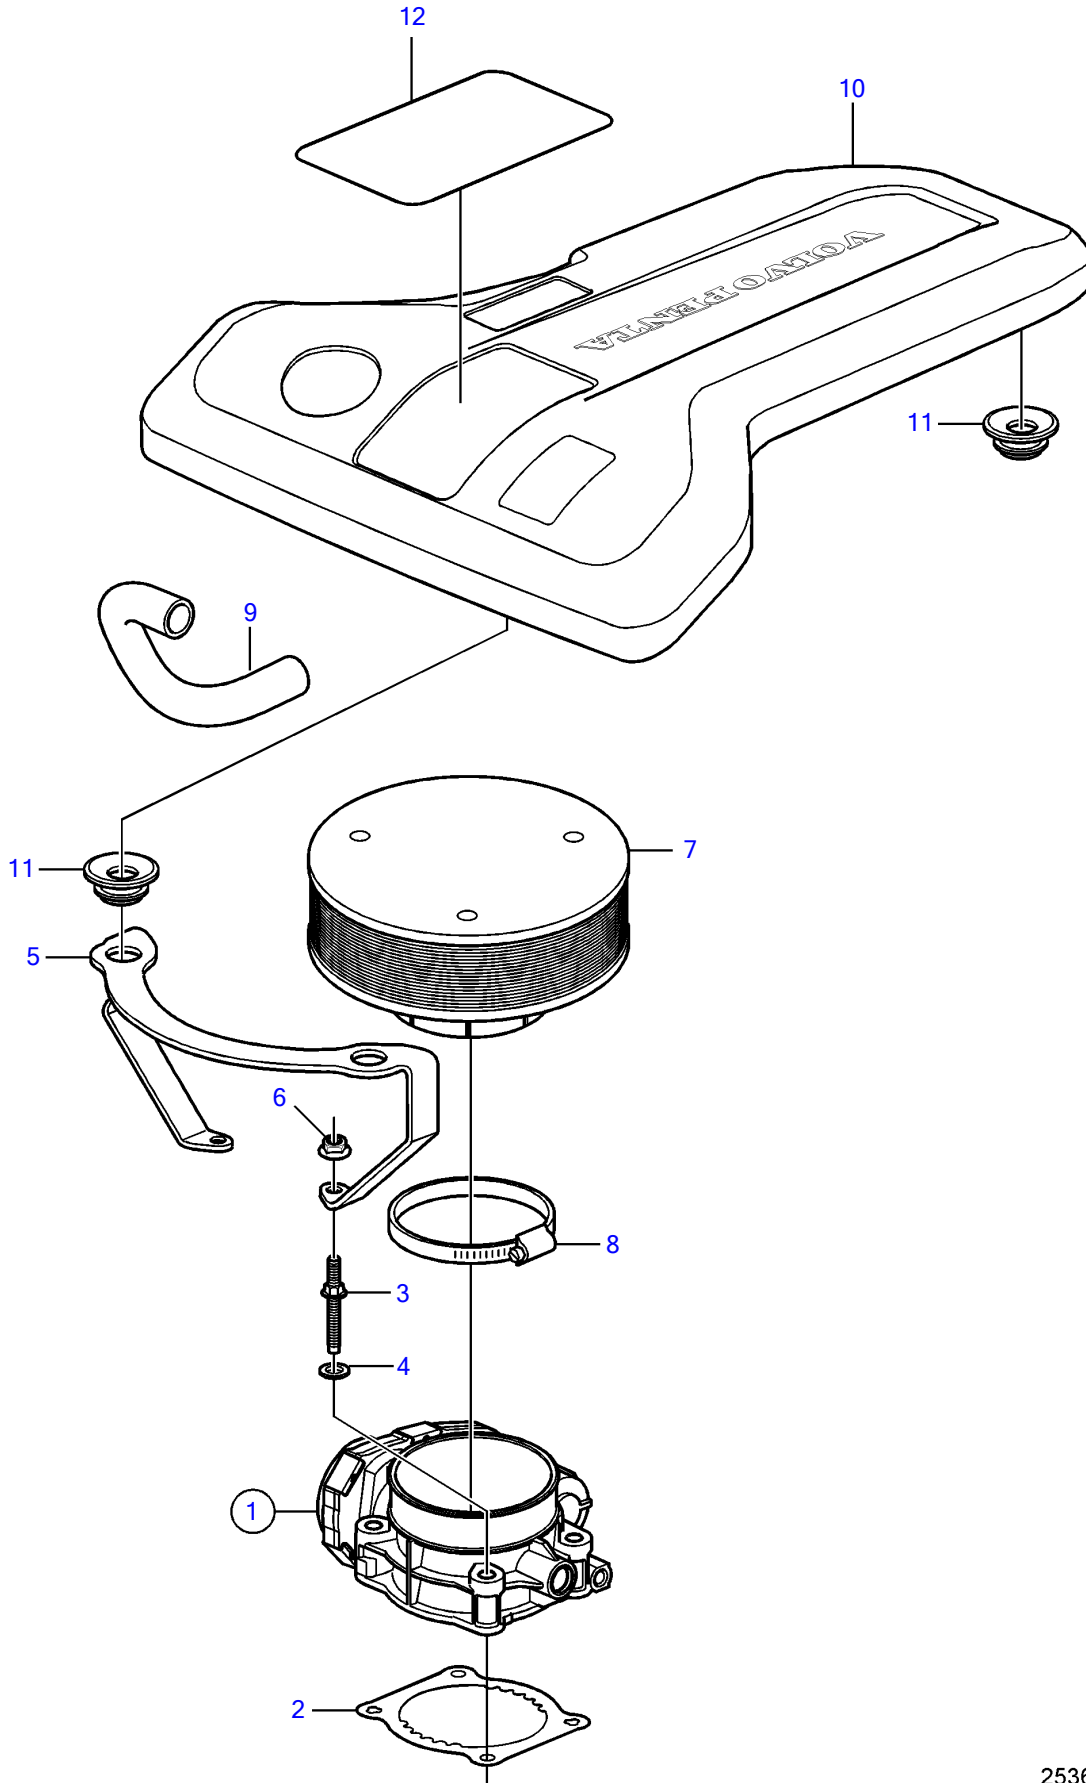

5.7Gi-300-P, 5.7GXl-P

5.7Gi-300-P, 5.7GXl-P

REF	PART NO.	QTY	DESCRIPTION	NOTES
1	21141689	1	Body	
		1	• Switch, idle validation	Not sold separately
		2	• Sensor kit, throttle position	Not sold separately
2	3849022	1	Gasket	
3	3858964	4	Stud	
4		4	• Washer	Not sold separately
5	21446001	1	Bracket	
6	981124	2	Flange nut	
7	3887565	1	Flame shield	
8	21221046	1	Hose clamp	
9	3852435	1	Hose	To valve cover
10	21429098	1	Cover	
11	21429100	4	Grommet	
12	40005052	1	Decal	5.7Gi 300
	3861894	1	Decal	5.7GXl