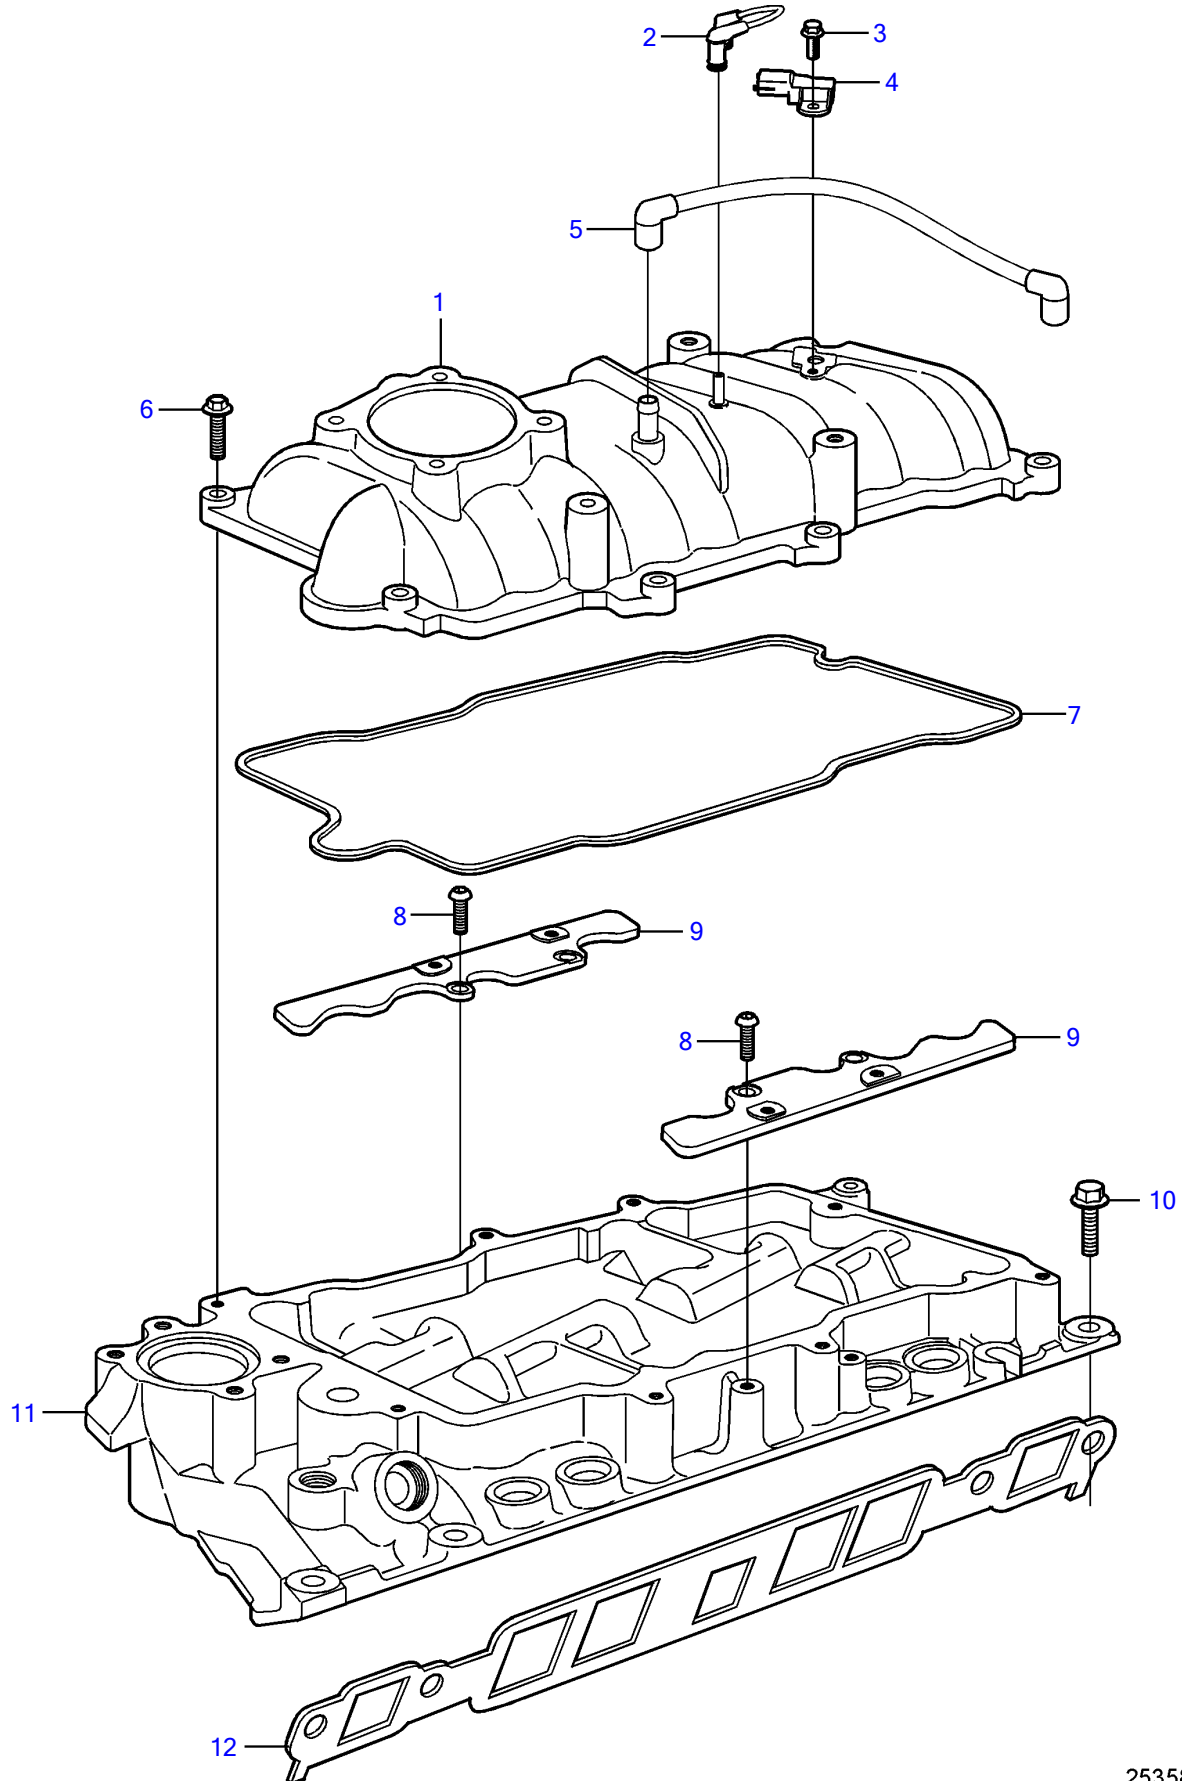

5.7Gi-300-P, 5.7GXl-P

5.7Gi-300-P, 5.7GXi-P

REF	PART NO.	QTY	DESCRIPTION	NOTES
1	21141686	1	Manifold	
2	3858974	1	Hose	
3	3858973	1	Bolt	
4	3859020	1	Sensor	MAT/MAP
5	3858989	1	Hose	Crankcase ventilation
6	3858961	10	Bolt	
7	3858960	1	Intake gasket	
8	3858982	4	Bolt	
9		2	Bracket	part not sold
10	3861980	8	Screw	
11	21141685	1	Manifold	
12	3857662	1	Intake gasket kit	