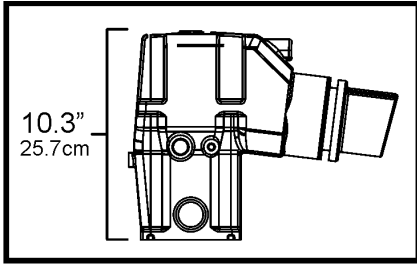

5.7Gi-300-P, 5.7GXl-P

5.7Gi-300-P, 5.7GXl-P

REF	PART NO.	QTY	DESCRIPTION	SEE SEC.	NOTES
1	3889965	2	Manifold		
			• Bulletin P-25-1-4	P-25-1-4-EN	Tall Riser Options
2	3850740	3	Plug		
3	3853597	1	Elbow		
4	3808361	8	Flange screw		
5	3862500	2	Temperature sensor		
6	3863443	8	Hose clamp		
7	3852696	2	Hose		
8	3863191	1	Kit		
		2	• Gasket		Not sold separately
9	3847501	2	Manifold		
10	21114522	2	• Drain plug		
	3849500	1	• • Plug		Replaced by 21114522, Not sold separately
11	976970	1	• • O-ring		
12	3849892	1	• • Retainer		
13	21238201	2	• Adapter		
14	976970	2	• • O-ring		
15	3852538	2	• Elbow		
16	3595388	2	• Plug		
17	3857184	12	Flange screw		
18	3852468	2	Gasket		
19	3863189	2	Elbow		
20	3863442	8	Hose clamp		
21	3863450	2	Bellows		
22	3847749	1	Exhaust pipe		
23	3841928	4	Flange screw		
24	3841013	1	Gasket		