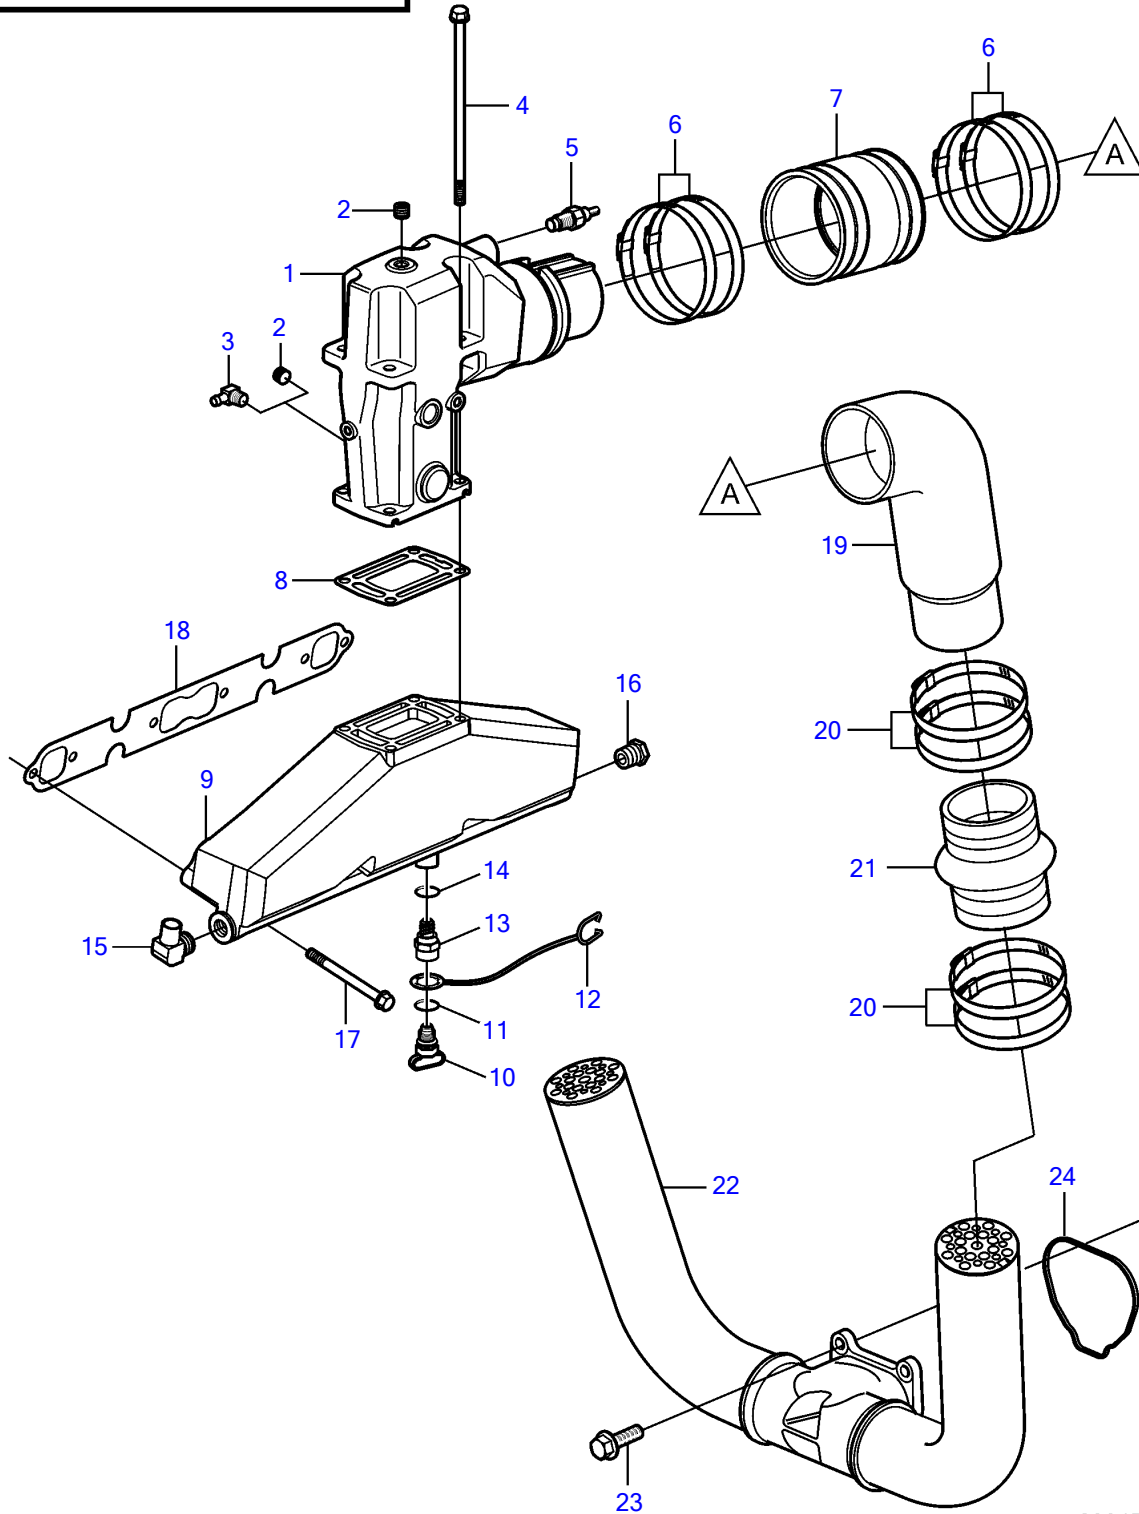

5.7Gi-300-P, 5.7GXl-P

5.7Gi-300-P, 5.7GXl-P

REF	PART NO.	QTY	DESCRIPTION	SEE SEC.	NOTES
1	3889965	2	Manifold		
			• Bulletin P-25-1-4	P-25-1-4-EN	Tall Riser Options
2	3850740	3	Plug		
3	3853597	1	Elbow		
4	3808361	8	Flange screw		
5	3862500	2	Temperature sensor		
6	3863443	8	Hose clamp		
7	3852696	2	Hose		
8	3863191	1	Kit		
		2	• Gasket		Not sold separately
9	3847501	2	Manifold		
10	21114522	2	• Drain plug		
	3849500	1	• • Plug		Replaced by 21114522, Not sold separately
11	976970	1	• • O-ring		
12	3849892	1	• • Retainer		
13	21238201	2	• Adapter		
14	976970	2	• • O-ring		
15	3852538	2	• Elbow		
16	3595388	2	• Plug		
17	3857184	12	Flange screw		
18	3852468	2	Gasket		
19	3863189	2	Elbow		
20	3863442	8	Hose clamp		
21	3863450	2	Bellows		
22	3847749	1	Exhaust pipe		
23	3841928	4	Flange screw		
24	3841013	1	Gasket		