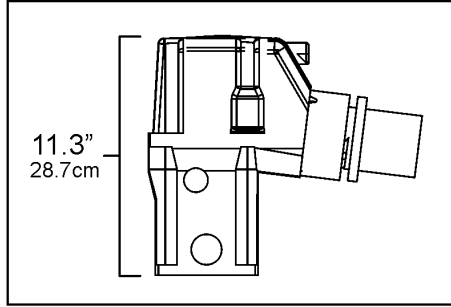

5.7Gi-300-P, 5.7GXi-P

1

5.7Gi-300-P, 5.7GXl-P

REF	PART NO.	QTY	DESCRIPTION	SEE SEC.	NOTES
1	3888846	1	Kit		
2	3862627	2	• Elbow		
			• Bulletin P-25-1-4	P-25-1-4-EN	Tall Riser Options
3	3850999	4	• Plug		
4	3852830	8	• Screw		
5	3852002	8	• Spring washer		
6	980933	8	• Washer		
7	3863191	1	• Kit		
		2	• • Gasket		Not sold separately
8	3888686	1	• Exhaust pipe		
9	3841013	1	• Gasket		
10	3888557	1	Plug		