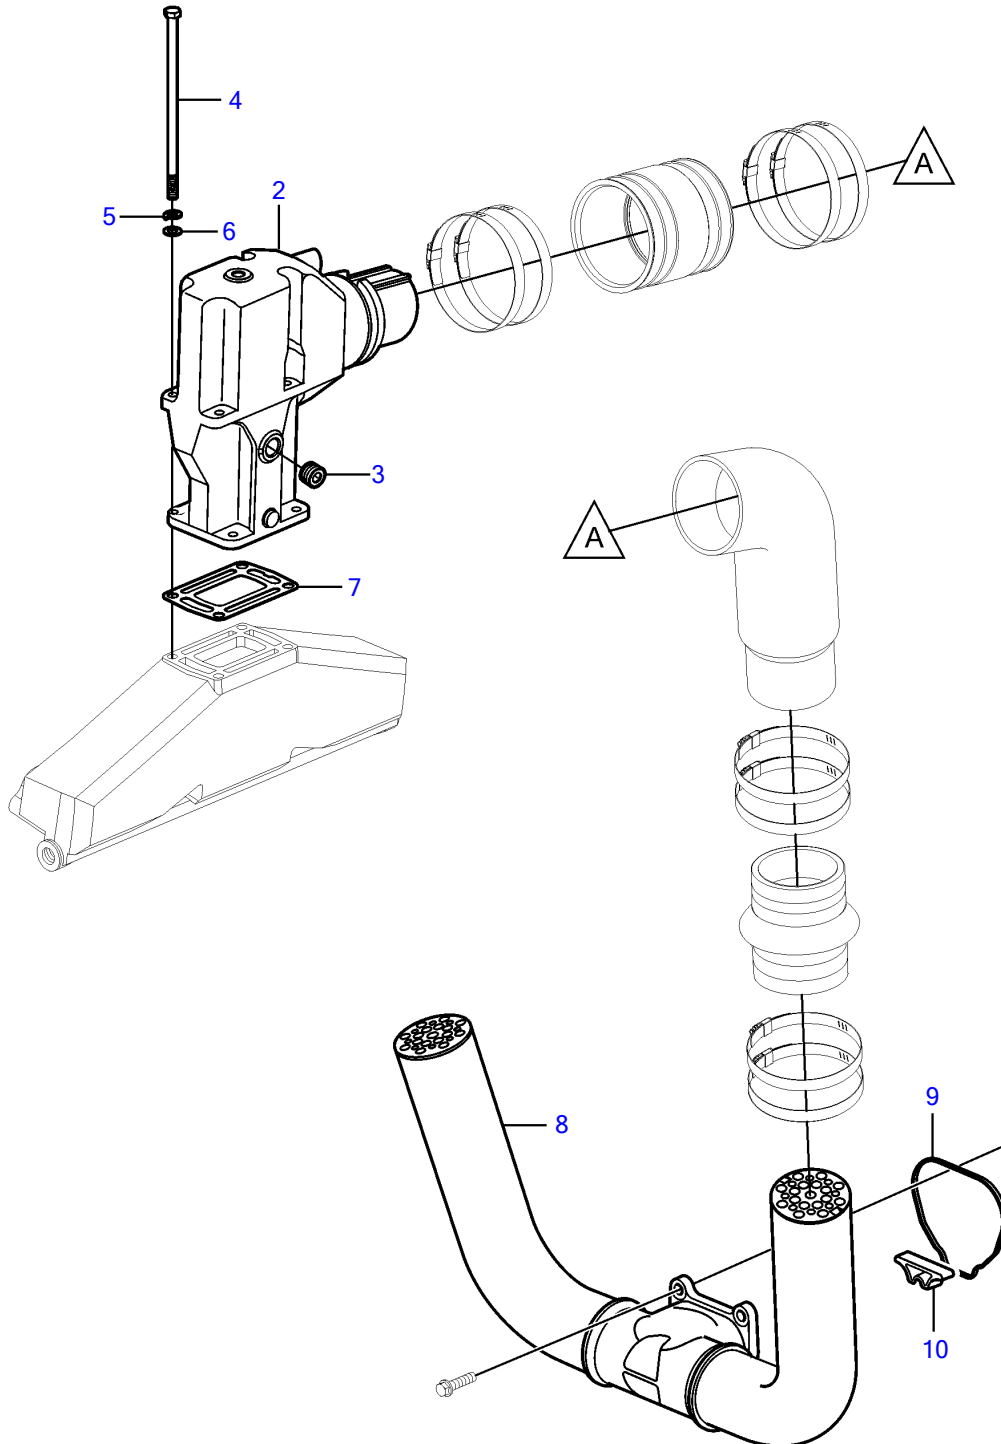

5.7Gi-300-P, 5.7GXi-P

1

5.7Gi-300-P, 5.7GXl-P

REF	PART NO.	QTY	DESCRIPTION	SEE SEC.	NOTES
1	3888846	1	Kit		
2	3862627	2	• Elbow		
			• Bulletin P-25-1-4	P-25-1-4-EN	Tall Riser Options
3	3850999	4	• Plug		
4	3852830	8	• Screw		
5	3852002	8	• Spring washer		
6	980933	8	• Washer		
7	3863191	1	• Kit		
		2	• • Gasket		Not sold separately
8	3888686	1	• Exhaust pipe		
9	3841013	1	• Gasket		
10	3888557	1	Plug		